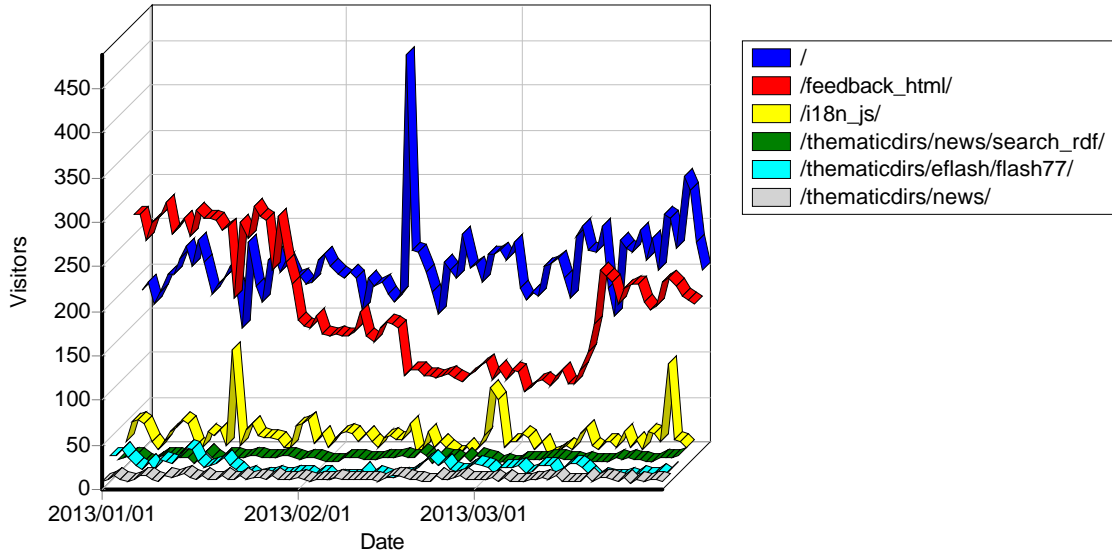

Entry Pages

Daily Entry Pages