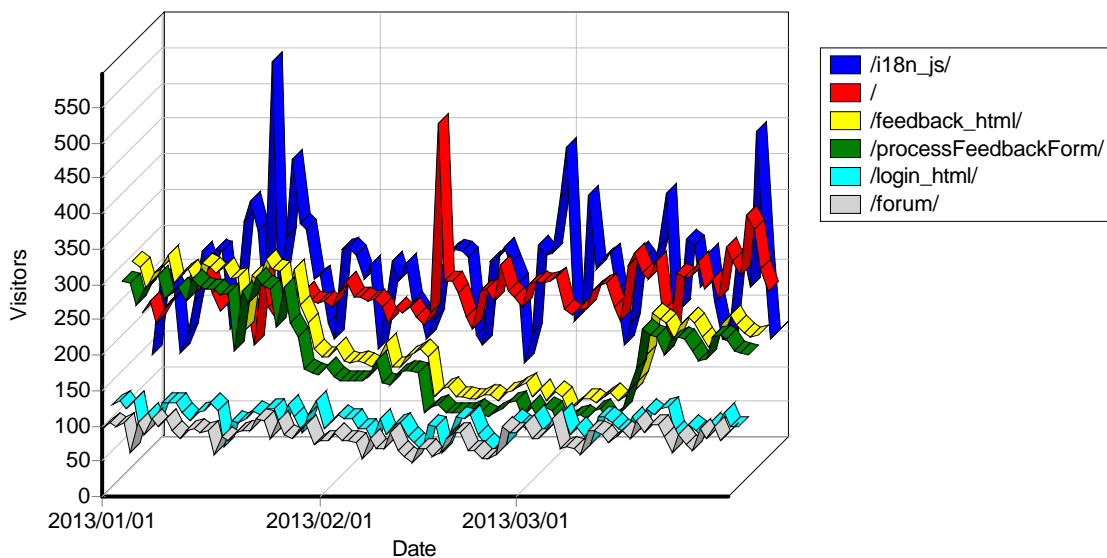

Access Statistics

Pages

Daily Page Access