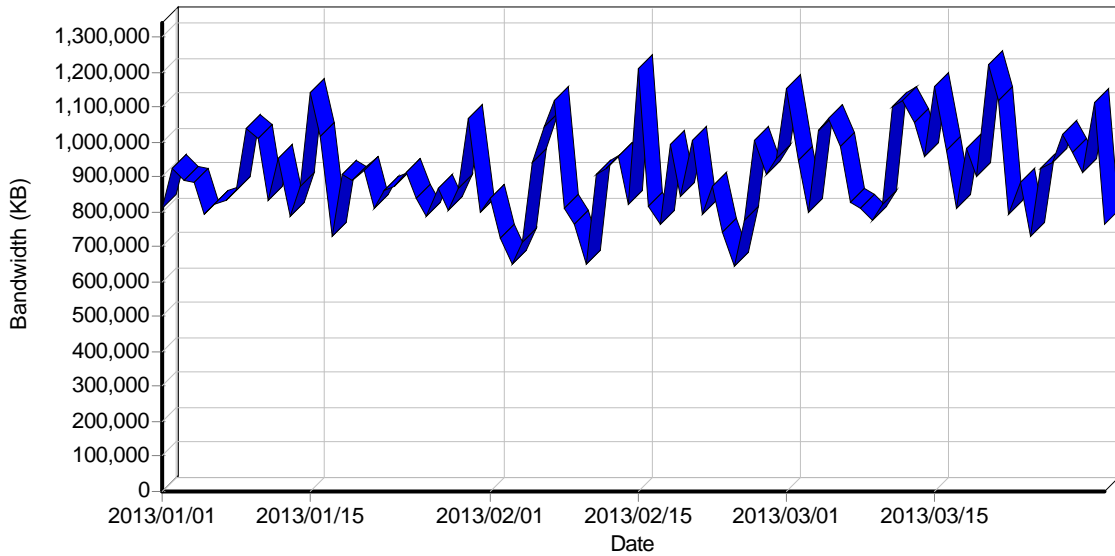

Daily Bandwidth

Daily Activity

Date	Hits	Page Views	Visitors	Average Visit Length	Bandwidth (KB)
Sun 2013/02/10	11,783	10,245	2,280	13:01	648,207
Mon 2013/02/11	16,454	14,146	2,484	10:05	906,702
Tue 2013/02/12	19,572	17,089	3,062	07:47	926,190
Wed 2013/02/13	14,554	12,402	2,824	06:09	958,951
Thu 2013/02/14	12,577	10,666	2,690	05:03	821,129
Fri 2013/02/15	15,806	12,697	2,868	07:02	1,208,095
Sat 2013/02/16	16,811	14,939	2,575	06:33	813,276
Sun 2013/02/17	11,472	9,864	2,514	15:11	761,900
Mon 2013/02/18	14,638	12,677	2,746	04:52	994,177
Tue 2013/02/19	11,082	9,297	2,769	05:03	845,983
Wed 2013/02/20	12,025	10,034	2,834	04:40	1,002,283
Thu 2013/02/21	11,283	9,654	3,088	06:49	792,895
Fri 2013/02/22	14,352	12,063	2,920	06:07	872,896
Sat 2013/02/23	16,810	14,489	2,782	04:13	740,639
Sun 2013/02/24	13,903	11,901	2,436	10:22	646,235
Mon 2013/02/25	13,728	11,516	2,659	06:52	777,011
Tue 2013/02/26	17,918	15,084	3,005	08:36	1,001,809
Wed 2013/02/27	17,746	15,316	2,893	05:58	908,529
Thu 2013/02/28	18,598	16,027	3,028	07:31	951,523
Fri 2013/03/01	18,328	15,640	2,944	07:02	1,151,152
Sat 2013/03/02	17,147	15,005	2,546	05:45	946,647
Sun 2013/03/03	16,521	14,448	2,459	14:59	796,052
Mon 2013/03/04	17,941	14,978	2,786	05:00	1,030,006
Tue 2013/03/05	18,634	15,962	2,671	07:02	1,066,746
Wed 2013/03/06	16,083	13,896	2,504	06:26	986,161
Thu 2013/03/07	13,350	11,199	1,953	05:57	828,792
Fri 2013/03/08	14,653	12,447	1,865	10:22	810,577
Sat 2013/03/09	13,532	11,104	1,734	05:51	775,914
Sun 2013/03/10	13,023	10,571	1,619	19:04	822,129
Mon 2013/03/11	18,788	16,440	2,584	05:41	1,103,338
Tue 2013/03/12	37,412	34,795	3,795	13:37	1,118,666
Wed 2013/03/13	28,645	25,363	3,121	08:59	1,056,246
Thu 2013/03/14	15,295	12,691	2,065	08:19	960,119
Fri 2013/03/15	15,915	13,460	2,135	05:16	1,160,171
Sat 2013/03/16	17,953	15,808	1,930	09:01	974,318