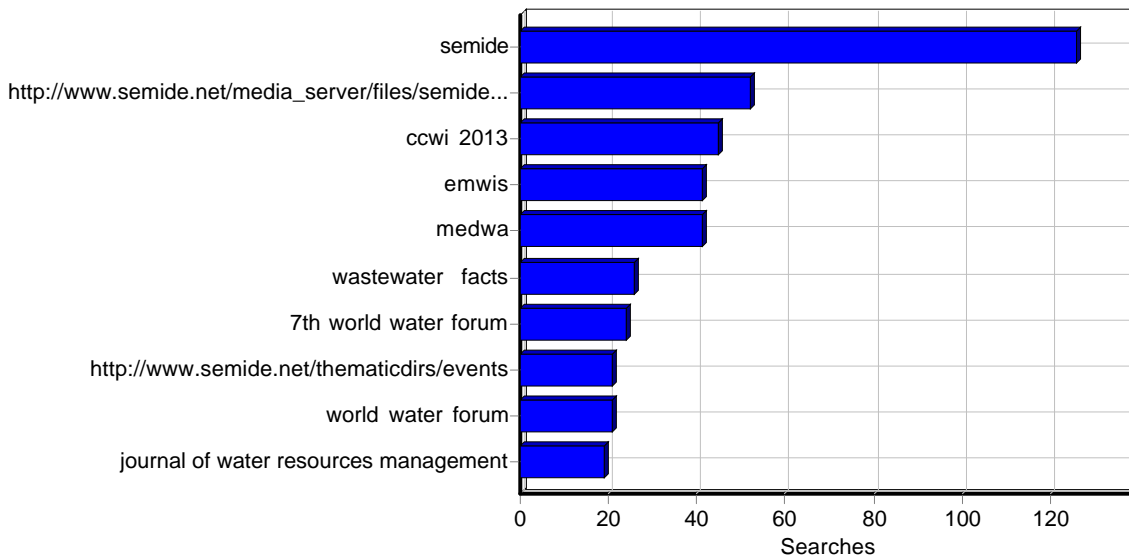

Top Search Phrases

Top Search Phrases

	Phrase	Searches
1	semide	126
2	http://www.semide.net/media_server/files/semide/topics/desalination/future-seawater-desalination-energy-technology-and-environment/waterdesalegy.pdf	52
3	ccwi 2013	45
4	emwis	41
5	medwa	41
6	wastewater facts	26
7	7th world water forum	24
8	http://www.semide.net/thematicdirs/events	21
9	world water forum	21
10	journal of water resources management	19
11	moez allaoui eau	18
12	amélioration de la production végétale l'irrigation complémentaire	18
13	meda programme	15
14	water resources management journal	15
15	water resource management journal	14