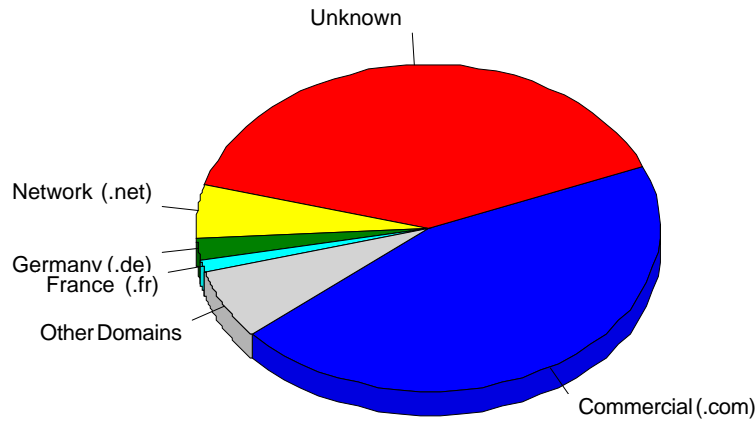

Top-Level Domains

	Domain	Description	Hits	Visitors	% of Total Visitors	Bandwidth (KB)
1	.com	Commercial	786,106	104,759	44.79%	45,820,332
2		Unknown	429,352	92,428	39.52%	23,312,325
3	.net	Network	80,333	12,276	5.25%	4,310,322
4	.de	Germany	21,588	5,143	2.20%	2,218,547
5	.fr	France	6,194	2,620	1.12%	816,626
6	.br	Brazil	10,387	2,250	0.96%	192,227
7	.ru	Russian Federation	14,027	1,890	0.81%	252,027
8	.ua	Ukraine	6,114	1,326	0.57%	146,610
9	.cn	China	4,369	655	0.28%	172,602