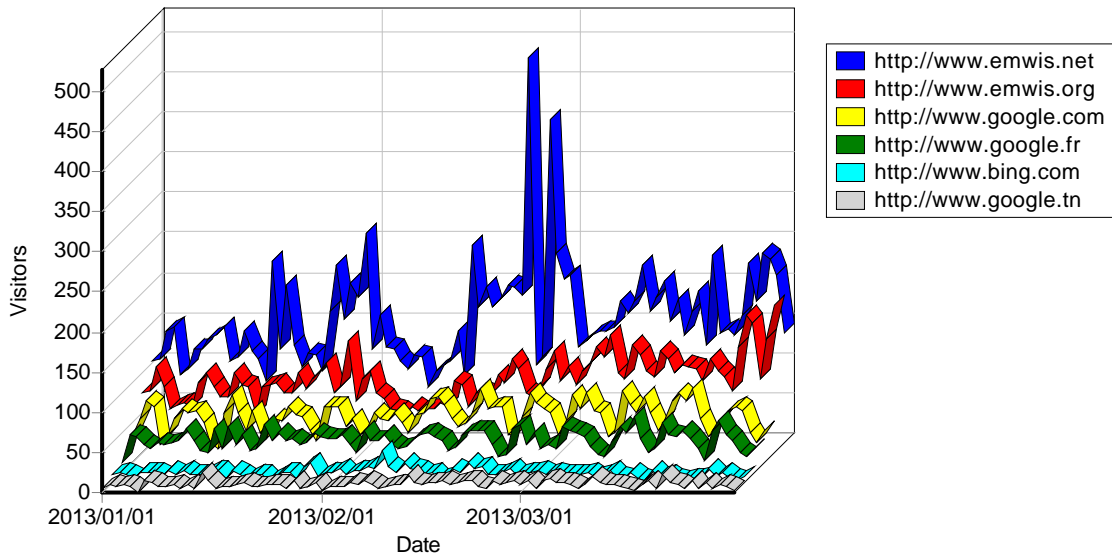

Referrers

Referring Sites

Daily Referring Sites