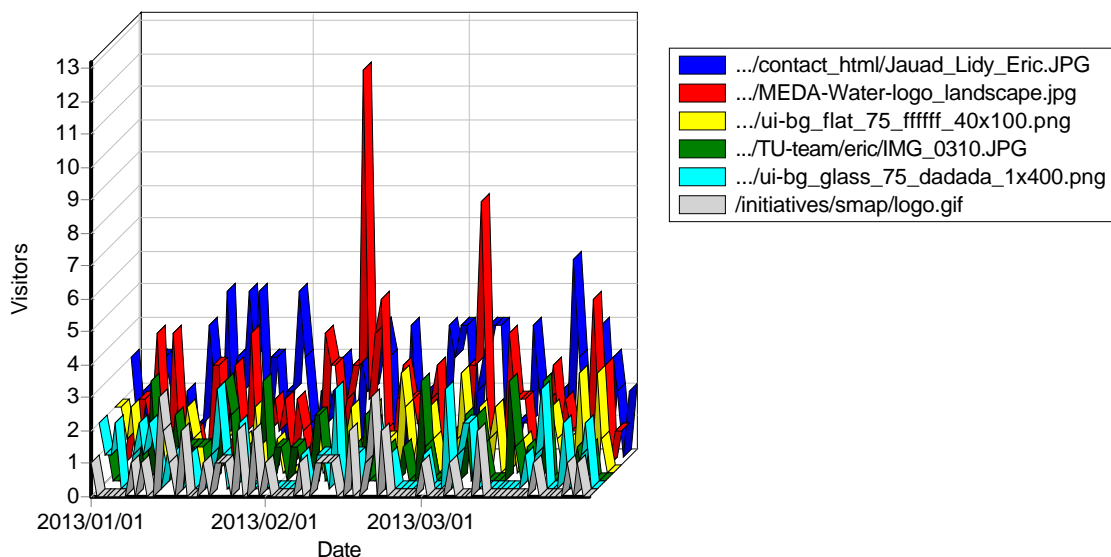

Images

Daily Image Access