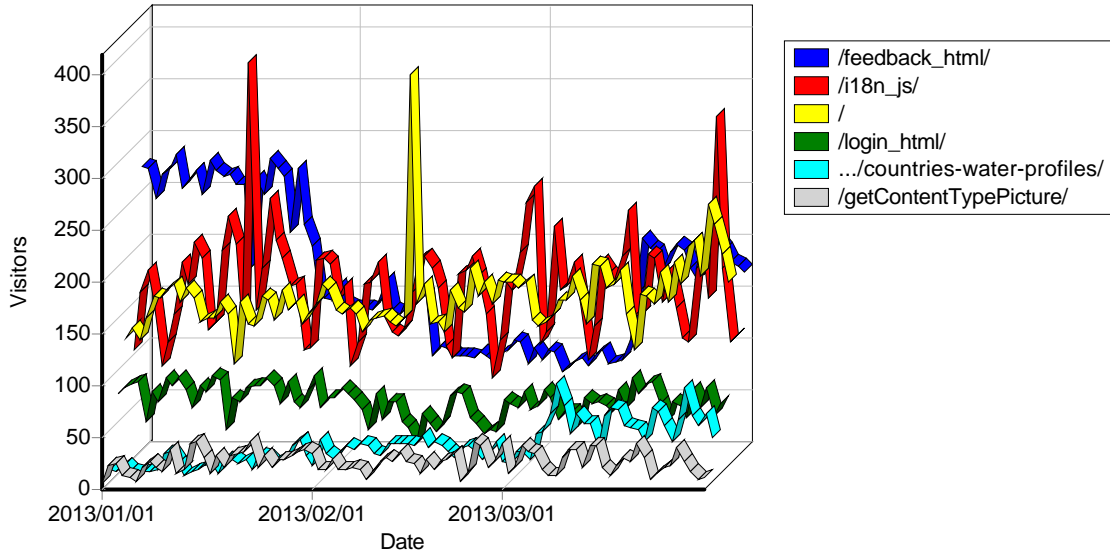

Exit Pages

Daily Exit Pages