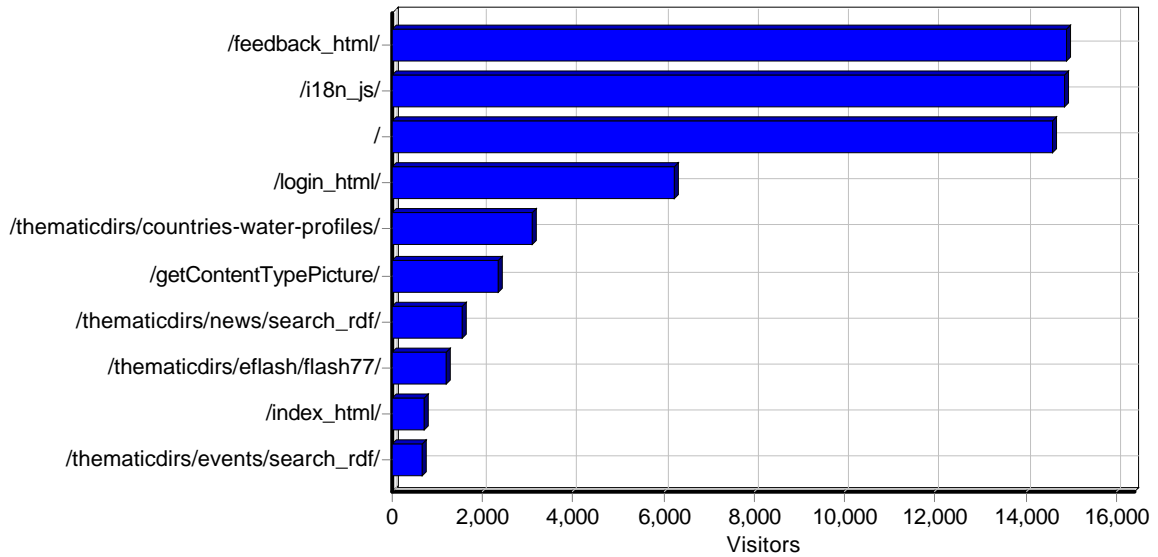

Top Exit Pages

Top Exit Pages

	Page	Visitors
1	http://www.semide.net/feedback_html/	14,917
2	http://www.semide.net/i18n_js/	14,861
3	http://www.semide.net/	14,575
4	http://www.semide.net/login_html/	6,217
5	http://www.semide.net/thematicdirs/countries-water-profiles/	3,108
6	http://www.semide.net/getContentTypeIdPicture/	2,346
7	http://www.semide.net/thematicdirs/news/search_rdf/	1,526
8	http://www.semide.net/thematicdirs/eflash/flash77/	1,194
9	http://www.semide.net/index_html/	696
10	http://www.semide.net/thematicdirs/events/search_rdf/	642
11	http://www.semide.net/thematicdirs/events/2013/04/ion-exchange-membrane-processes-their-principle-and-practical-applications/	595
12	http://www.semide.net/thematicdirs/events/2013/03/swup-med-project-final-conference-sustainable-water-use-securing-food-production/getContentTypeIdPicture/	558
13	http://www.semide.net/thematicdirs/eflash/flash76/	533
14	http://www.semide.net/medwip/	505
15	http://www.semide.net/initiatives/desert-jucar/	452