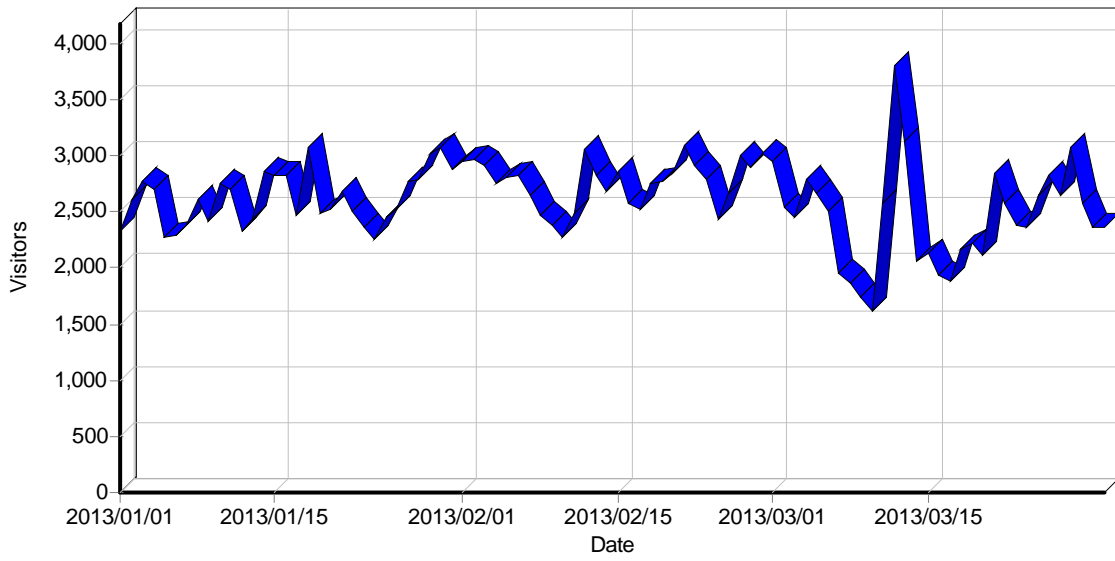

Activity Statistics

Daily

Daily Visitors