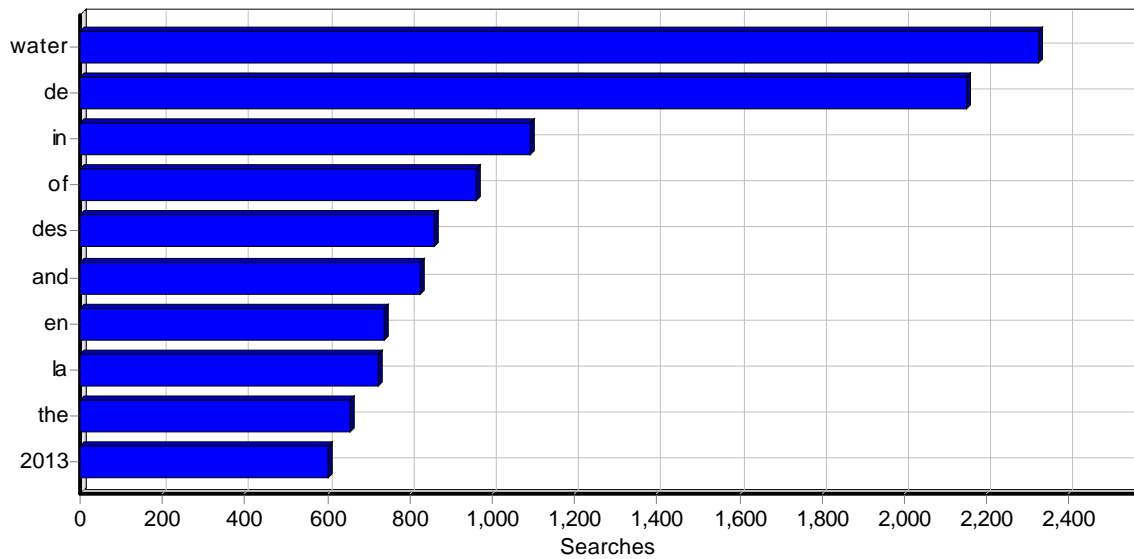

Top Search Keywords

Top Search Keywords

	Keyword	Searches
1	water	2,326
2	de	2,149
3	in	1,090
4	of	962
5	des	859
6	and	826
7	en	740
8	la	723
9	the	654
10	2013	604
11	pdf	573
12	for	533
13	on	459
14	eau	449
15	les	416
16	et	409