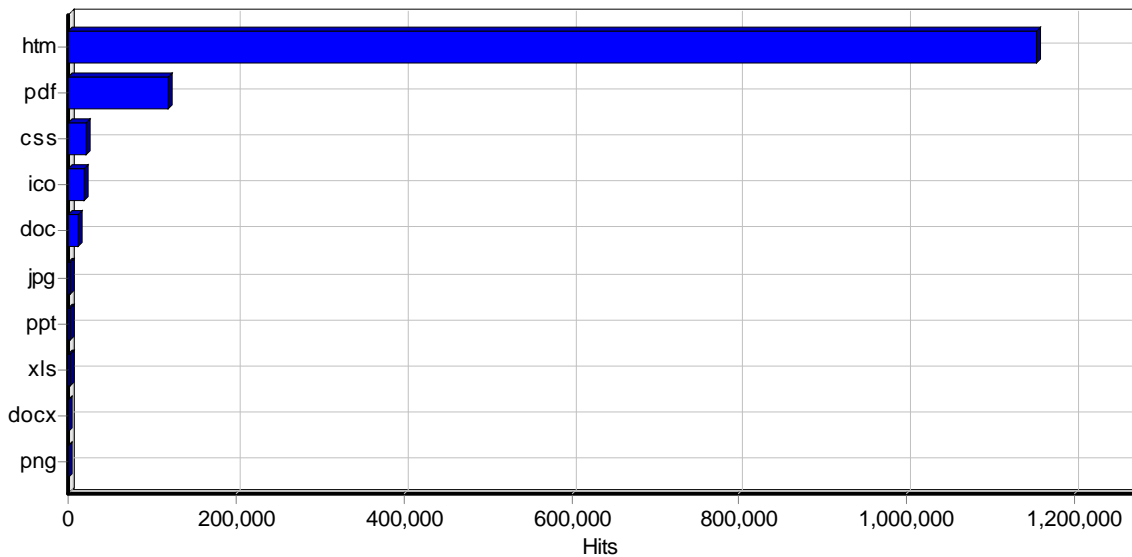

Most Requested File Types

Most Requested File Types

	File Type	Hits	Incomplete Requests	Bandwidth (KB)
1	htm	1,153,432	1,859	21,739,122
2	pdf	120,197	17	54,155,158
3	css	21,684	0	154,943
4	ico	17,959	0	5,745
5	doc	12,959	65	2,062,736
6	jpg	2,859	17	373,559
7	ppt	1,678	18	1,577,877
8	xls	1,309	2	19,489
9	docx	841	4	144,257
10	png	805	0	1,794
11	js	525	0	6,514
12	eau-2013	456	8	3,493
13	2	365	1	6,494
14	3-ict-water-resources-management-fp7-ict-2013-11	349	2	5,967
15	2-1-mobilisation-and-mutual-learning	310	1	5,423
16	No extension	278	1	34,237