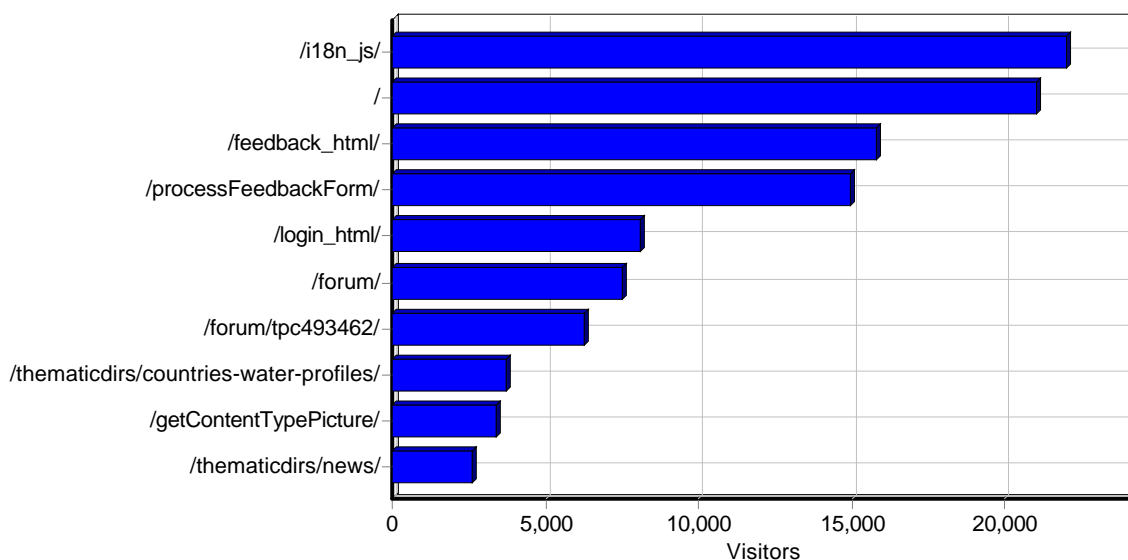

Most Popular Pages

Most Popular Pages

	Page	Hits	Incomplete Requests	Visitors	Bandwidth (KB)
1	http://www.semide.net/i18n_js/	41,344	0	22,043	14,457
2	http://www.semide.net/	35,663	12	21,040	1,354,214
3	http://www.semide.net/feedback_html/	45,520	0	15,847	893,917
4	http://www.semide.net/processFeedbackForm/	22,816	0	14,950	742
5	http://www.semide.net/login_html/	19,660	0	8,105	335,248
6	http://www.semide.net/forum/	16,679	0	7,523	396,966
7	http://www.semide.net/forum/tpc493462/	7,608	0	6,267	2
8	http://www.semide.net/thematicdirs/countries-water-profiles/	4,262	0	3,748	37,880
9	http://www.semide.net/getContentTypeIdPicture/	8,108	211	3,422	5,989
10	http://www.semide.net/thematicdirs/news/	4,780	2	2,631	145,228
11	http://www.semide.net/overview/	2,194	1	1,712	25,978
12	http://www.semide.net/thematicdirs/events/	3,252	3	1,701	103,363
13	http://www.semide.net/thematicdirs/news/search_rdf/	1,710	0	1,663	72,161
14	http://www.semide.net/thematicdirs/	2,985	0	1,555	37,805