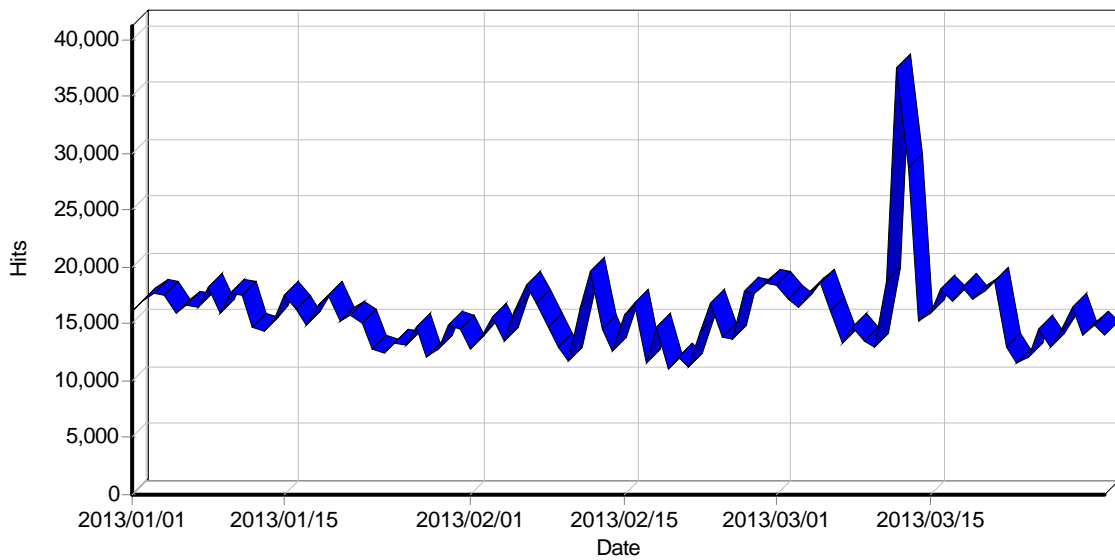

Activity Statistics

Daily

Daily Hits