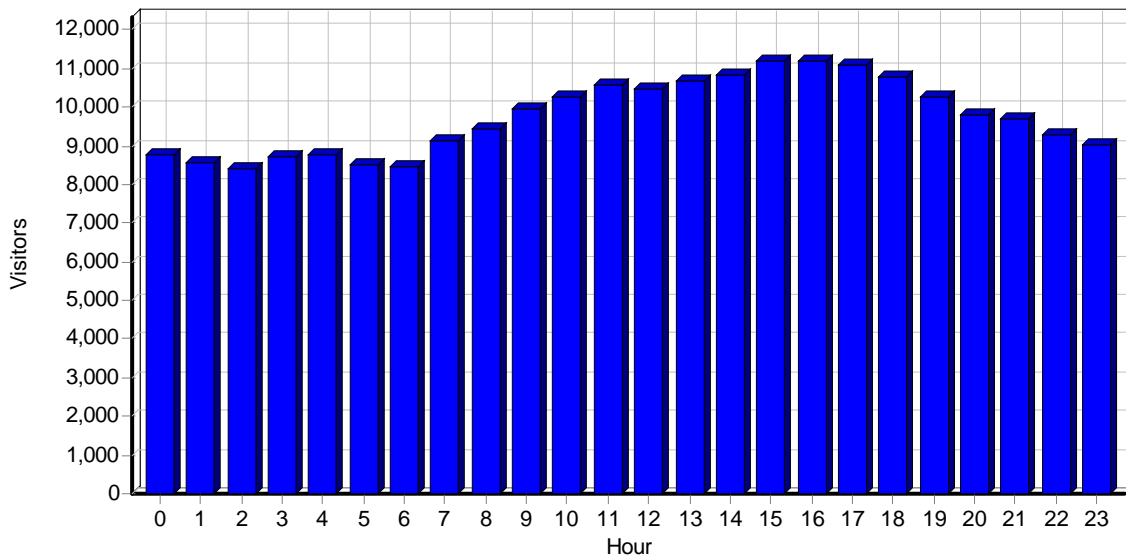

Sun 2013/03/17	16,920	14,508	1,884	16:44	808,693
Mon 2013/03/18	18,133	15,399	2,162	06:35	981,631
Tue 2013/03/19	17,099	14,731	2,223	11:25	899,114
Wed 2013/03/20	17,889	15,284	2,114	05:43	1,218,925
Thu 2013/03/21	18,660	16,358	2,849	05:06	1,118,316
Fri 2013/03/22	12,900	11,023	2,568	08:13	790,856
Sat 2013/03/23	11,501	9,886	2,377	03:47	882,279
Sun 2013/03/24	11,999	10,232	2,371	07:25	733,036
Mon 2013/03/25	14,553	12,425	2,654	10:46	925,712
Tue 2013/03/26	12,930	10,777	2,816	04:13	941,503
Wed 2013/03/27	14,439	12,176	2,639	08:50	1,019,031
Thu 2013/03/28	16,471	13,990	3,076	05:19	967,422
Fri 2013/03/29	13,977	11,889	2,576	07:03	915,526
Sat 2013/03/30	14,880	12,617	2,361	06:01	1,113,833
Sun 2013/03/31	13,960	12,381	2,356	07:30	765,745
Subtotal	800,643	687,589	128,194	07:45	46,247,110
Total	1,416,097	1,217,537	233,895	07:54	81,255,840

By Hour of Day

Activity by Hour of Day

Activity by Hour of Day

Hour	Hits	Visitors	Bandwidth (KB)
00:00 - 00:59	52,130	8,776	2,876,161
01:00 - 01:59	53,089	8,574	2,757,205
02:00 - 02:59	50,842	8,389	2,735,105
03:00 - 03:59	51,401	8,725	2,612,851
04:00 - 04:59	51,237	8,753	2,367,243
05:00 - 05:59	51,315	8,524	2,606,814
06:00 - 06:59	50,093	8,464	2,566,228
07:00 - 07:59	51,806	9,133	2,936,221
08:00 - 08:59	56,192	9,427	3,418,511
09:00 - 09:59	58,568	9,935	3,758,108
10:00 - 10:59	61,375	10,258	3,742,339
11:00 - 11:59	64,661	10,565	4,023,589
12:00 - 12:59	67,597	10,473	4,062,316
13:00 - 13:59	63,721	10,664	3,974,871