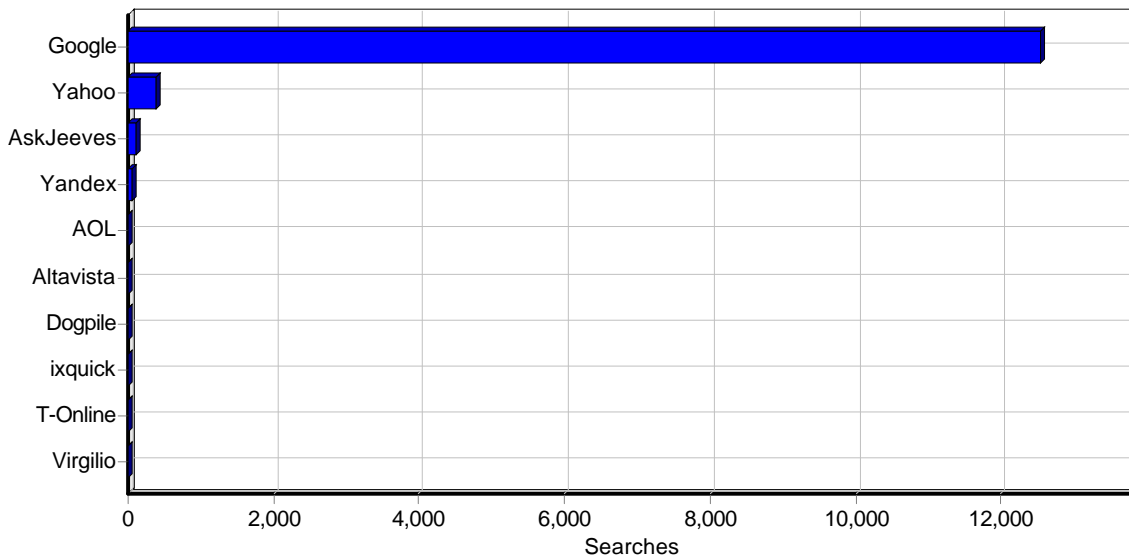

Top Search Engines

Top Search Engines

	Search Engine	Searches
1	Google	12,552
2	Yahoo	381
3	AskJeeves	111
4	Yandex	42
5	AOL	11
6	Altavista	6
7	Dogpile	5
8	ixquick	4
9	T-Online	3
10	Virgilio	1
11	Web.de	1
12	Voila	1
	Total	13,118