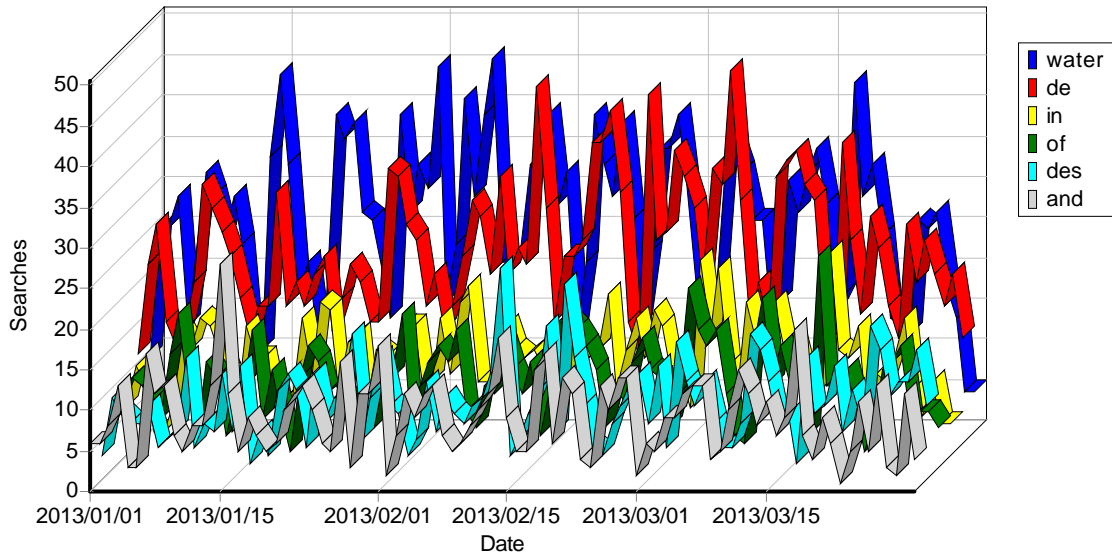

Search Keywords

Daily Search Keywords