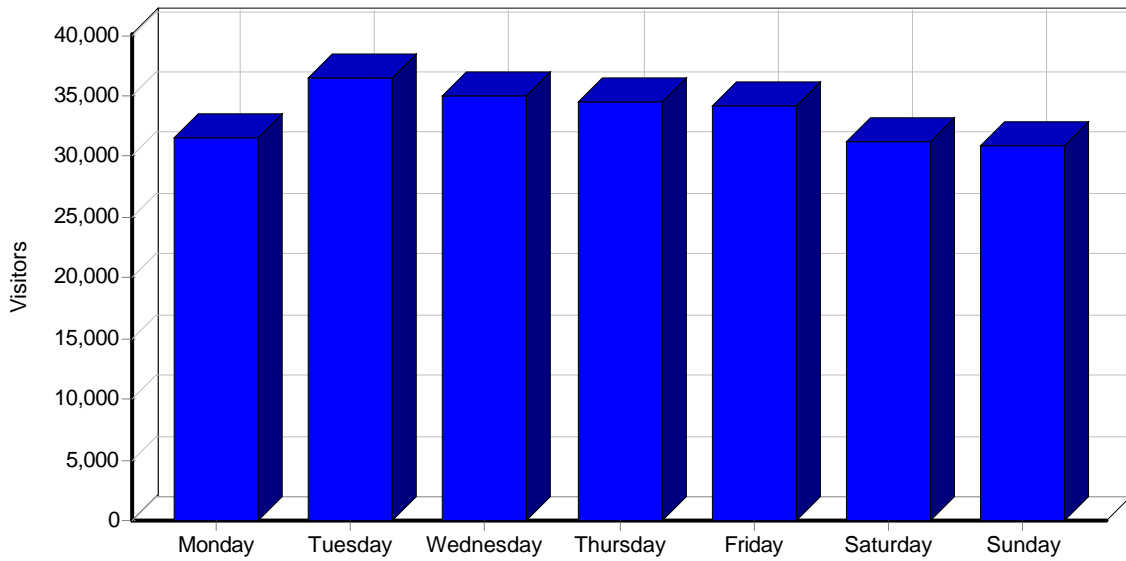

### By Hour of Day

Activity by Hour of Day

Activity by Hour of Day

Hour	Hits	Visitors	Bandwidth (KB)
00:00 - 00:59	52,130	8,776	2,876,161
01:00 - 01:59	53,089	8,574	2,757,205
02:00 - 02:59	50,842	8,389	2,735,105
03:00 - 03:59	51,401	8,725	2,612,851
04:00 - 04:59	51,237	8,753	2,367,243
05:00 - 05:59	51,315	8,524	2,606,814
06:00 - 06:59	50,093	8,464	2,566,228
07:00 - 07:59	51,806	9,133	2,936,221
08:00 - 08:59	56,192	9,427	3,418,511
09:00 - 09:59	58,568	9,935	3,758,108
10:00 - 10:59	61,375	10,258	3,742,339
11:00 - 11:59	64,661	10,565	4,023,589
12:00 - 12:59	67,597	10,473	4,062,316
13:00 - 13:59	63,721	10,664	3,974,871

14:00 - 14:59	64,473	10,853	3,811,907
15:00 - 15:59	63,222	11,212	3,717,613
16:00 - 16:59	64,909	11,187	3,960,133
17:00 - 17:59	64,763	11,095	3,728,088
18:00 - 18:59	66,064	10,780	3,782,644
19:00 - 19:59	68,433	10,277	3,921,433
20:00 - 20:59	63,446	9,781	3,682,271
21:00 - 21:59	59,203	9,705	3,515,444
22:00 - 22:59	60,910	9,303	3,448,168
23:00 - 23:59	56,647	9,042	3,250,566
<b>Total</b>	<b>1,416,097</b>	<b>233,895</b>	<b>81,255,840</b>

**By Day of Week**

**Activity by Day of Week**

**Activity by Day of Week**

Day	Hits	Visitors	Bandwidth (KB)
Monday	187,480	31,556	10,748,909
Tuesday	230,398	36,447	12,288,918
Wednesday	216,645	35,048	13,112,017
Thursday	200,121	34,522	11,899,658
Friday	198,423	34,197	12,025,063
Saturday	196,873	31,270	11,160,232
Sunday	186,157	30,855	10,021,041
<b>Total</b>	<b>1,416,097</b>	<b>233,895</b>	<b>81,255,840</b>