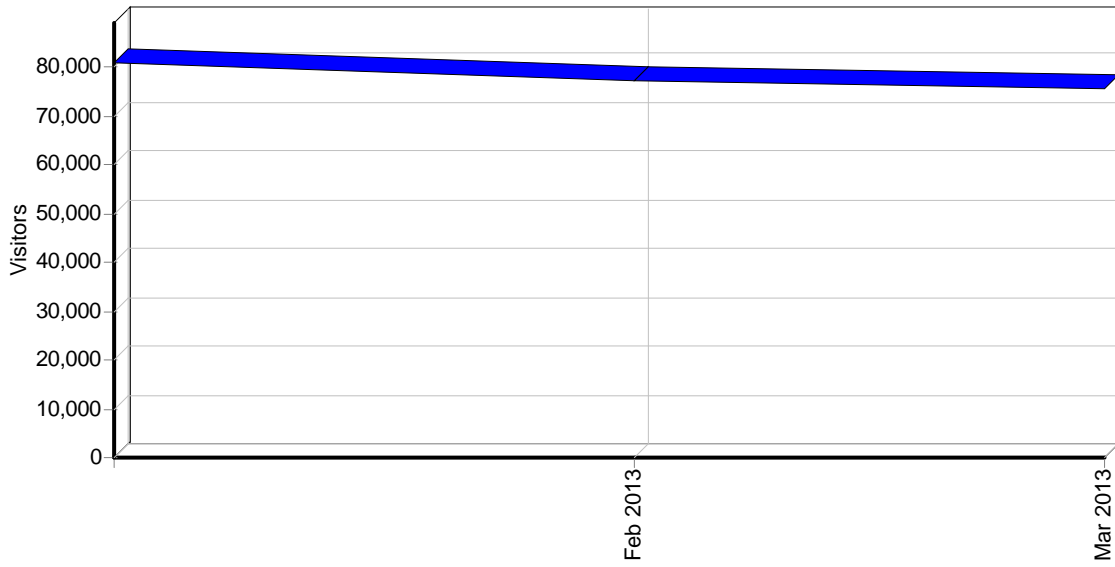

By Month

Activity by Month

Activity by Month

Month	Hits	Visitors	Bandwidth (KB)
Jan 2013	480,588	80,980	27,398,787
Feb 2013	415,978	77,178	24,188,381
Mar 2013	519,531	75,737	29,668,670
Total	1,416,097	233,895	81,255,840