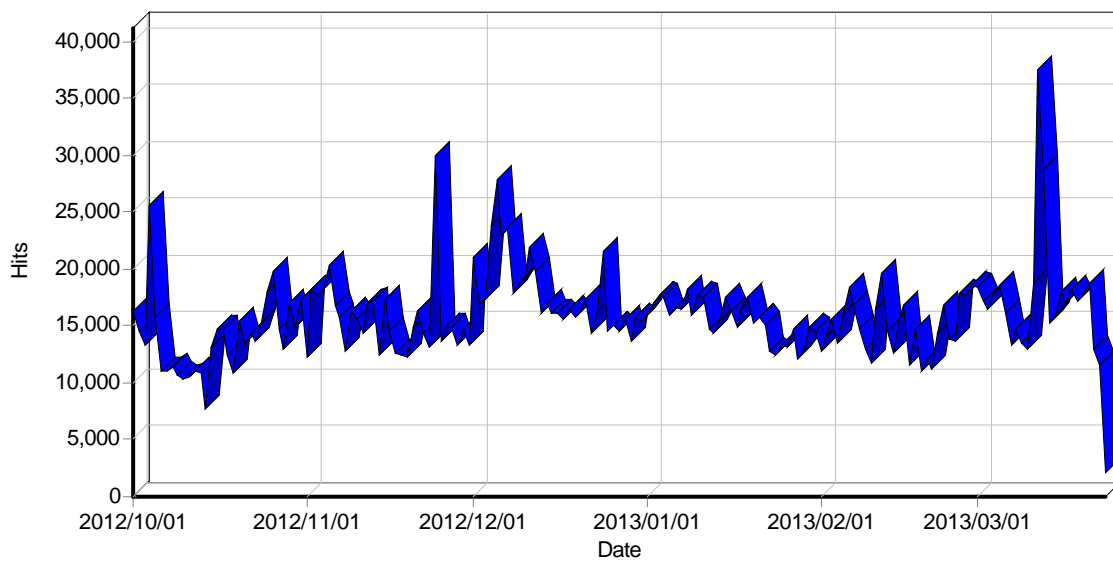

Activity Statistics

Daily

Daily Hits