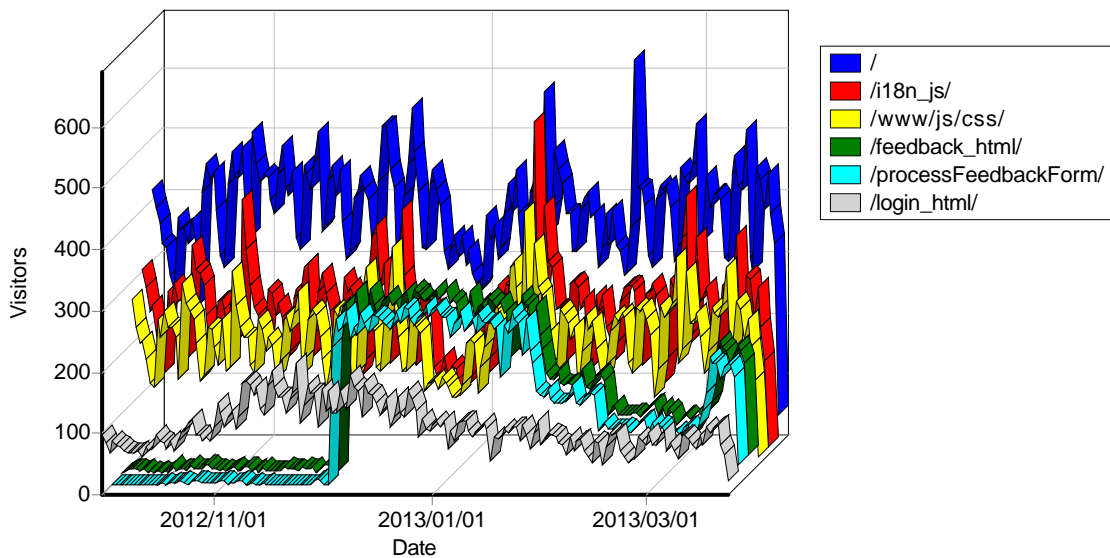

Directories

Daily Directory Access