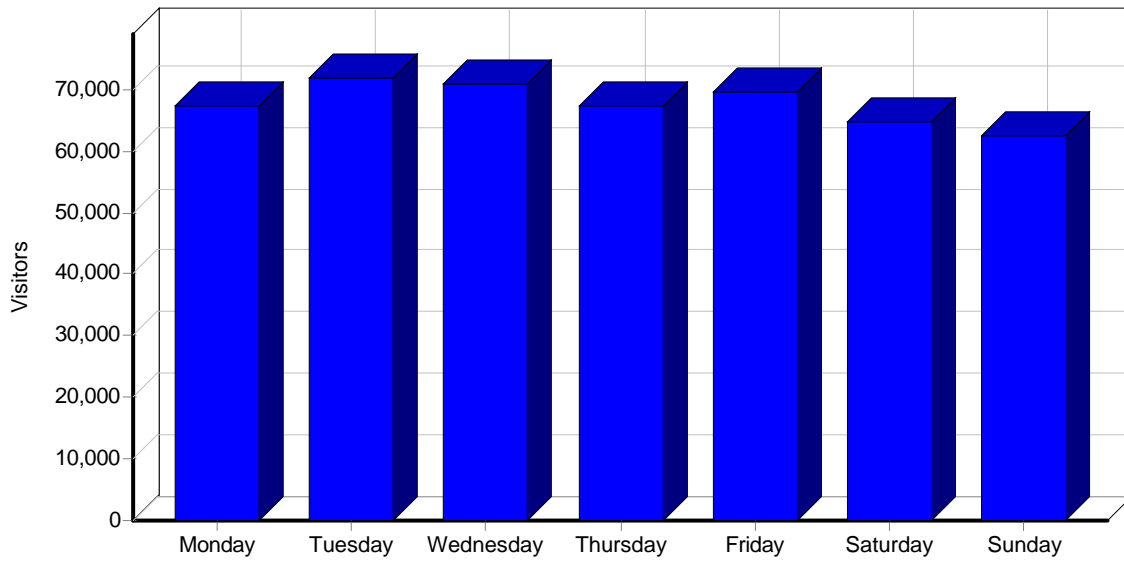

By Hour of Day

Activity by Hour of Day

Activity by Hour of Day

Hour	Hits	Visitors	Bandwidth (KB)
00:00 - 00:59	106,924	17,978	5,928,654
01:00 - 01:59	107,242	17,358	5,487,482
02:00 - 02:59	100,153	17,298	5,091,063
03:00 - 03:59	102,874	17,665	5,017,476
04:00 - 04:59	96,936	18,051	4,592,363
05:00 - 05:59	94,548	17,371	5,069,430
06:00 - 06:59	102,671	18,150	5,611,272
07:00 - 07:59	107,914	19,227	6,186,044
08:00 - 08:59	113,506	20,405	6,719,398
09:00 - 09:59	118,412	20,693	7,281,596
10:00 - 10:59	123,898	21,279	7,075,455
11:00 - 11:59	125,350	21,161	7,646,284
12:00 - 12:59	125,818	21,139	7,577,311
13:00 - 13:59	123,542	21,485	7,405,601

14:00 - 14:59	126,584	21,728	7,336,867
15:00 - 15:59	130,561	22,530	7,218,736
16:00 - 16:59	129,009	21,778	7,065,066
17:00 - 17:59	121,409	20,995	7,199,215
18:00 - 18:59	122,595	21,291	7,503,552
19:00 - 19:59	127,286	20,444	7,523,483
20:00 - 20:59	119,432	19,770	7,065,769
21:00 - 21:59	111,790	19,148	6,740,694
22:00 - 22:59	111,981	18,844	6,224,898
23:00 - 23:59	109,335	18,472	5,847,879
Total	2,759,770	474,260	156,415,600

By Day of Week

Activity by Day of Week

Activity by Day of Week

Day	Hits	Visitors	Bandwidth (KB)
Monday	398,894	67,331	22,968,097
Tuesday	426,606	71,796	24,782,312
Wednesday	409,202	70,835	24,406,746
Thursday	391,372	67,398	22,583,929
Friday	390,816	69,697	22,243,085
Saturday	392,698	64,819	21,186,435
Sunday	350,182	62,384	18,244,993
Total	2,759,770	474,260	156,415,600