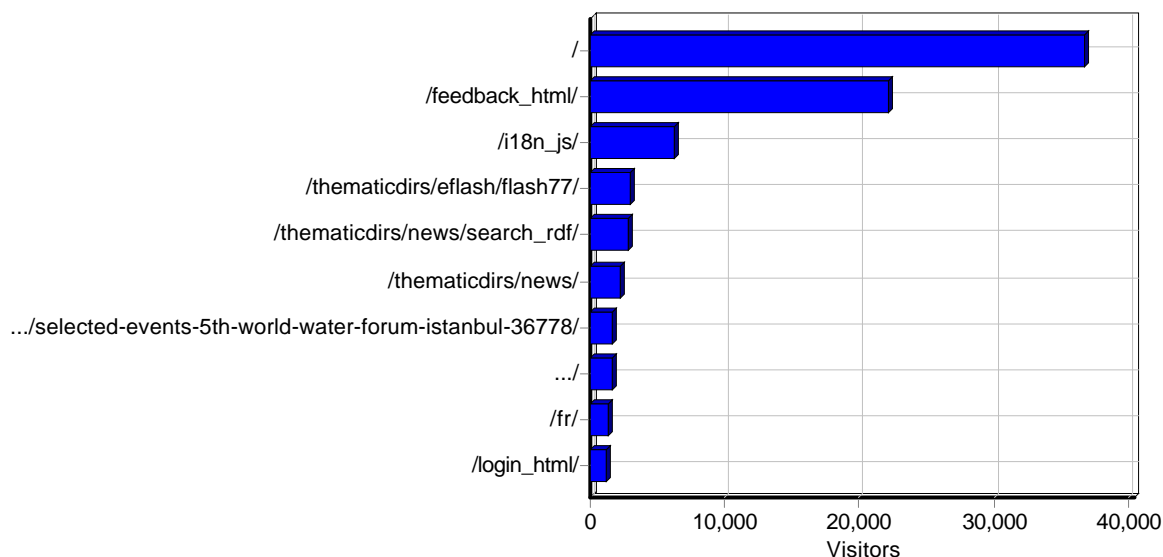

Top Entry Pages

Top Entry Pages

	Page	Visitors
1	http://www.emwis.net/	36,809
2	http://www.emwis.net/feedback_html/	22,125
3	http://www.emwis.net/i18n_js/	6,309
4	http://www.emwis.net/thematicdirs/eflash/flash77/	2,995
5	http://www.emwis.net/thematicdirs/news/search_rdf/	2,887
6	http://www.emwis.net/thematicdirs/news/	2,161
7	http://www.emwis.net/documents/meetings/events/selected-events-5th-world-water-forum-istanbul-36778/	1,700
8	http://www.emwis.net/thematicdirs/events/2013/03/swup-med-project-final-conference-sustainable-water-use-securing-food-production/	1,638
9	http://www.emwis.net/fr/	1,374
10	http://www.emwis.net/login_html/	1,229
11	http://www.emwis.net/thematicdirs/events/search_rdf/	1,215
12	http://www.emwis.net/forum/	1,143
13	http://www.emwis.net/thematicdirs/eflash/flash76/	953
14	http://www.emwis.net/requestrole_html/	874
15	http://www.emwis.net/initiatives/desert-jucar/contact/	830
16	http://www.emwis.net/topics/WaterScarcity/PDF/MedWSD_FINAL_Edition/	784
17	http://www.emwis.net/thematicdirs/eflash/flash83/	734
18	http://www.emwis.net/overview/	726
19	http://www.emwis.net/thematicdirs/events/2013/01/tethys-geological-society-meeting/	718
20	http://www.emwis.net/thematicdirs/events/6th-world-water-forum-2012/	707
21	http://www.emwis.net/topics/	706
22	http://www.emwis.net/thematicdirs/events/	705
23	http://www.emwis.net/topics/Desalination/	694
24	http://www.emwis.net/thematicdirs/	646
25	http://www.emwis.net/topics/WaterScarcity/url817533/	638
26	http://www.emwis.net/thematicdirs/news/2013/01/un-special-rapporteur-s-handbook-realising-rights-water-and-sanitation-survey/	636
27	http://www.emwis.net/thematicdirs/glossaries/	629
28	http://www.emwis.net/getContentTypePicture/	623
29	http://www.emwis.net/initiatives/mediterranean-union/	585
30	http://www.emwis.net/initiatives/foI060732/	565
31	http://www.emwis.net/countries/	560
32	http://www.emwis.net/about/contact_html/	559
33	http://www.emwis.net/documents/meetings/events/selected-events-5th-world-water-forum-istanbul-36778/v-world-water-forum-spain-invites-you-lespaigne/	555
34	http://www.emwis.net/countries/foI749974/semide/PDF/Sogesid-algeria/	550