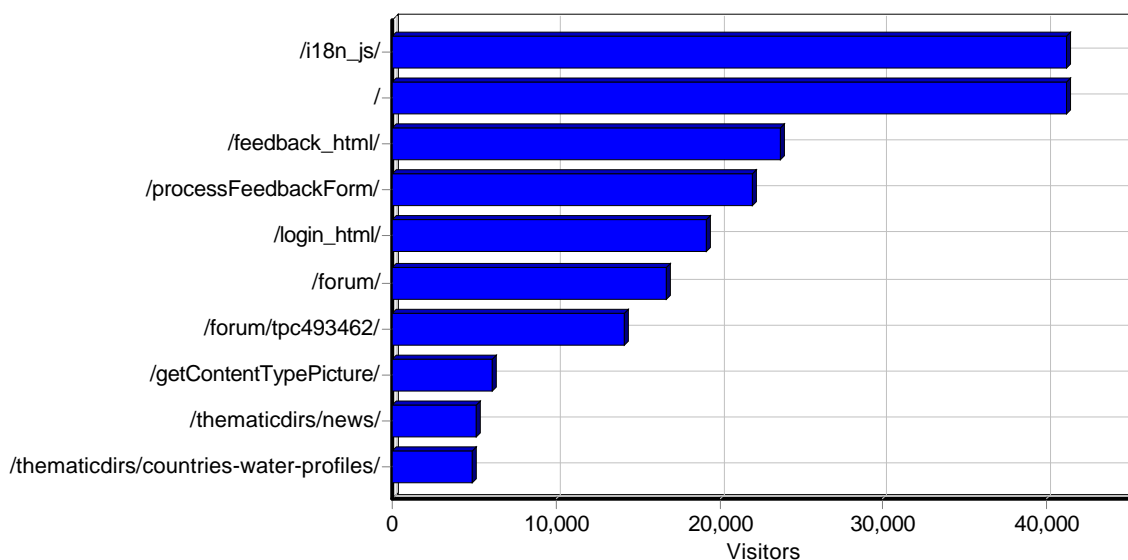

Most Popular Pages

Most Popular Pages

	Page	Hits	Incomplete Requests	Visitors	Bandwidth (KB)
1	http://www.emwis.net/i18n_js/	79,236	0	41,236	28,046
2	http://www.emwis.net/	82,690	26	41,210	3,423,326
3	http://www.emwis.net/feedback_html/	71,861	1	23,666	1,396,046
4	http://www.emwis.net/processFeedbackForm/	35,960	0	21,953	1,179
5	http://www.emwis.net/login_html/	52,845	1	19,171	959,968
6	http://www.emwis.net/forum/	38,450	3	16,716	875,719
7	http://www.emwis.net/forum/tpc493462/	17,087	0	14,138	1,826
8	http://www.emwis.net/getContentTypePicture/	15,087	249	6,131	11,395
9	http://www.emwis.net/thematicdirs/news/	9,148	3	5,119	295,699
10	http://www.emwis.net/thematicdirs/countries-water-profiles/	5,525	0	4,876	56,607
11	http://www.emwis.net/index_html/	14,098	0	4,309	576,608
12	http://www.emwis.net/thematicdirs/events/	7,067	9	3,736	217,029
13	http://www.emwis.net/thematicdirs/	5,903	2	3,356	71,280
14	http://www.emwis.net/overview/	4,154	3	3,326	49,530