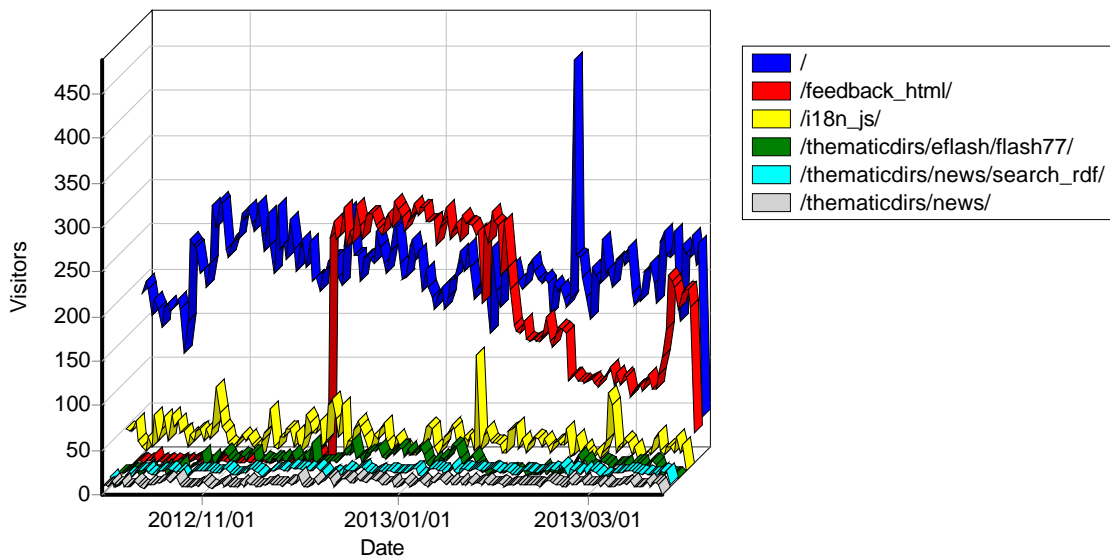

Entry Pages

Daily Entry Pages