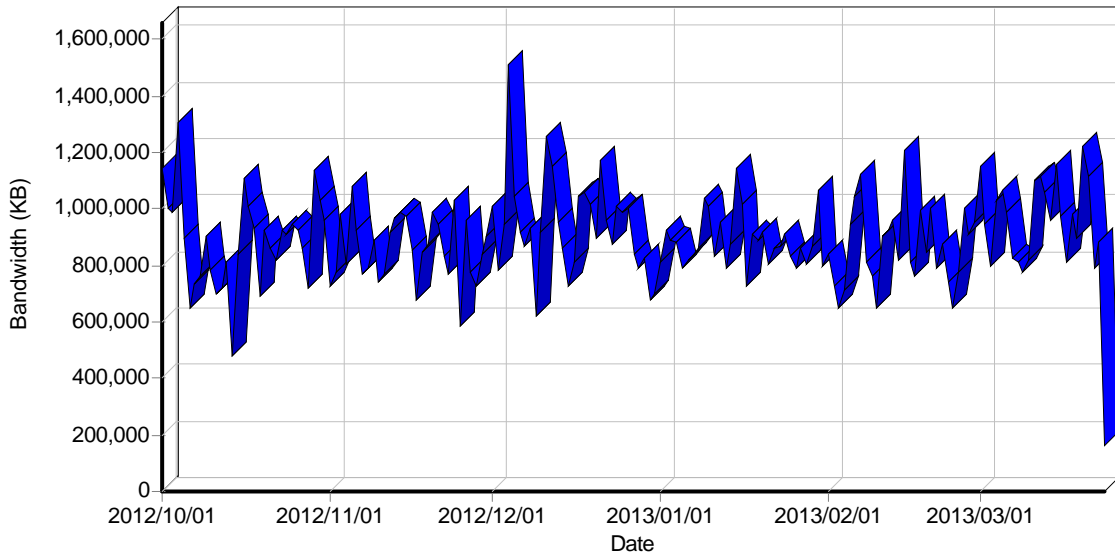

Activity Statistics

Daily

Daily Visitors

Daily Hits

Daily Bandwidth

Daily Activity

Date	Hits	Page Views	Visitors	Average Visit Length	Bandwidth (KB)
Sun 2013/02/03	15,588	14,217	2,913	13:07	650,763
Mon 2013/02/04	13,501	11,685	2,762	05:20	711,768
Tue 2013/02/05	16,060	13,536	2,815	10:31	943,773
Wed 2013/02/06	18,420	15,811	2,823	07:31	1,042,968
Thu 2013/02/07	16,809	14,397	2,656	05:12	1,120,539
Fri 2013/02/08	14,680	12,759	2,469	05:43	810,935
Sat 2013/02/09	12,985	11,113	2,383	05:38	762,656
Sun 2013/02/10	11,783	10,245	2,280	13:01	648,207
Mon 2013/02/11	16,454	14,146	2,484	10:05	906,702
Tue 2013/02/12	19,571	17,088	3,062	07:47	926,186
Wed 2013/02/13	14,554	12,402	2,824	06:09	958,951
Thu 2013/02/14	12,577	10,666	2,689	05:03	821,129
Fri 2013/02/15	15,806	12,697	2,870	07:01	1,208,095
Sat 2013/02/16	16,811	14,939	2,575	06:33	813,276
Sun 2013/02/17	11,472	9,864	2,514	15:11	761,900
Mon 2013/02/18	14,638	12,677	2,746	04:52	994,177
Tue 2013/02/19	11,082	9,297	2,769	05:03	845,983
Wed 2013/02/20	12,020	10,029	2,832	04:41	1,002,262
Thu 2013/02/21	11,283	9,654	3,088	06:49	792,895
Fri 2013/02/22	14,350	12,061	2,918	06:07	872,888
Sat 2013/02/23	16,810	14,489	2,782	04:13	740,639
Sun 2013/02/24	13,903	11,901	2,436	10:22	646,235
Mon 2013/02/25	13,728	11,516	2,660	06:52	777,011
Tue 2013/02/26	17,918	15,084	3,005	08:36	1,001,809
Wed 2013/02/27	17,745	15,315	2,894	05:57	908,525
Thu 2013/02/28	18,598	16,027	3,029	07:30	951,523
Fri 2013/03/01	18,327	15,639	2,944	07:02	1,151,148
Sat 2013/03/02	17,147	15,005	2,548	05:44	946,647
Sun 2013/03/03	16,521	14,448	2,457	15:00	796,052
Mon 2013/03/04	17,941	14,978	2,787	05:00	1,030,006
Tue 2013/03/05	18,634	15,962	2,672	07:01	1,066,746
Wed 2013/03/06	16,083	13,896	2,504	06:26	986,161
Thu 2013/03/07	13,350	11,199	1,954	05:57	828,792
Fri 2013/03/08	14,653	12,447	1,853	10:28	810,577
Sat 2013/03/09	13,532	11,104	1,731	05:51	775,914