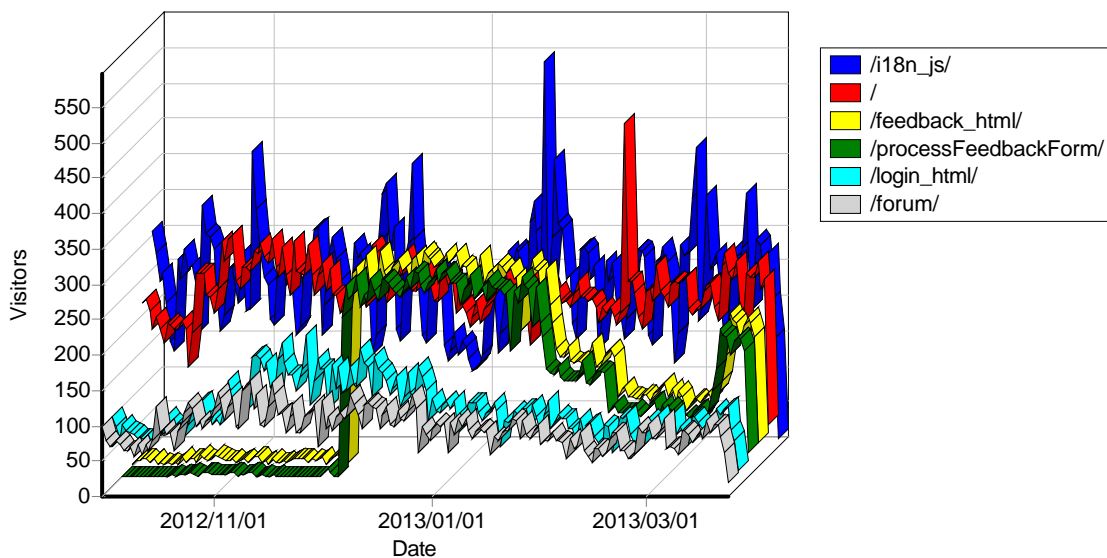

Access Statistics

Pages

Daily Page Access