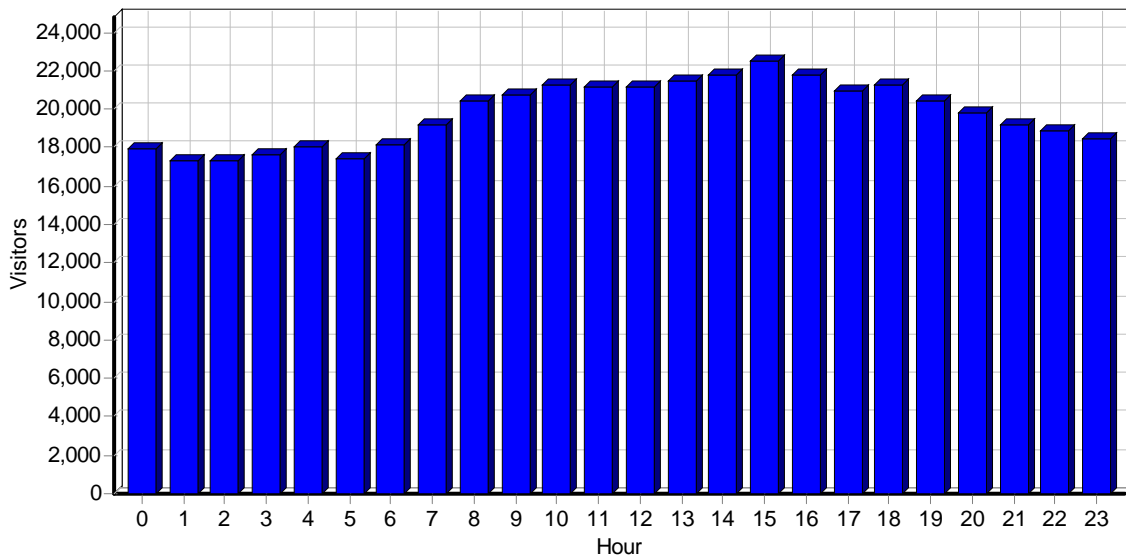

Sun 2013/03/10	13,023	10,571	1,616	19:06	822,129
Mon 2013/03/11	18,788	16,440	2,582	05:41	1,103,338
Tue 2013/03/12	37,412	34,795	3,799	13:36	1,118,666
Wed 2013/03/13	28,641	25,359	3,122	09:00	1,056,230
Thu 2013/03/14	15,295	12,691	2,063	08:19	960,119
Fri 2013/03/15	15,914	13,459	2,134	05:16	1,160,167
Sat 2013/03/16	17,950	15,805	1,928	09:02	974,306
Sun 2013/03/17	16,920	14,508	1,885	16:43	808,693
Mon 2013/03/18	18,133	15,399	2,162	06:35	981,631
Tue 2013/03/19	17,098	14,730	2,221	11:26	899,110
Wed 2013/03/20	17,885	15,280	2,113	05:43	1,218,909
Thu 2013/03/21	18,656	16,354	2,844	05:06	1,118,299
Fri 2013/03/22	12,900	11,023	2,569	08:13	790,856
Sat 2013/03/23	11,499	9,884	2,374	03:47	882,271
Sun 2013/03/24	2,037	1,756	468	03:12	162,933
Subtotal	797,485	686,347	126,608	07:50	45,071,518
Total	2,759,770	2,370,612	474,260	09:06	156,415,600

By Hour of Day

Activity by Hour of Day

Activity by Hour of Day

Hour	Hits	Visitors	Bandwidth (KB)
00:00 - 00:59	106,924	17,978	5,928,654
01:00 - 01:59	107,242	17,358	5,487,482
02:00 - 02:59	100,153	17,298	5,091,063
03:00 - 03:59	102,874	17,665	5,017,476
04:00 - 04:59	96,936	18,051	4,592,363
05:00 - 05:59	94,548	17,371	5,069,430
06:00 - 06:59	102,671	18,150	5,611,272
07:00 - 07:59	107,914	19,227	6,186,044
08:00 - 08:59	113,506	20,405	6,719,398
09:00 - 09:59	118,412	20,693	7,281,596
10:00 - 10:59	123,898	21,279	7,075,455
11:00 - 11:59	125,350	21,161	7,646,284
12:00 - 12:59	125,818	21,139	7,577,311
13:00 - 13:59	123,542	21,485	7,405,601