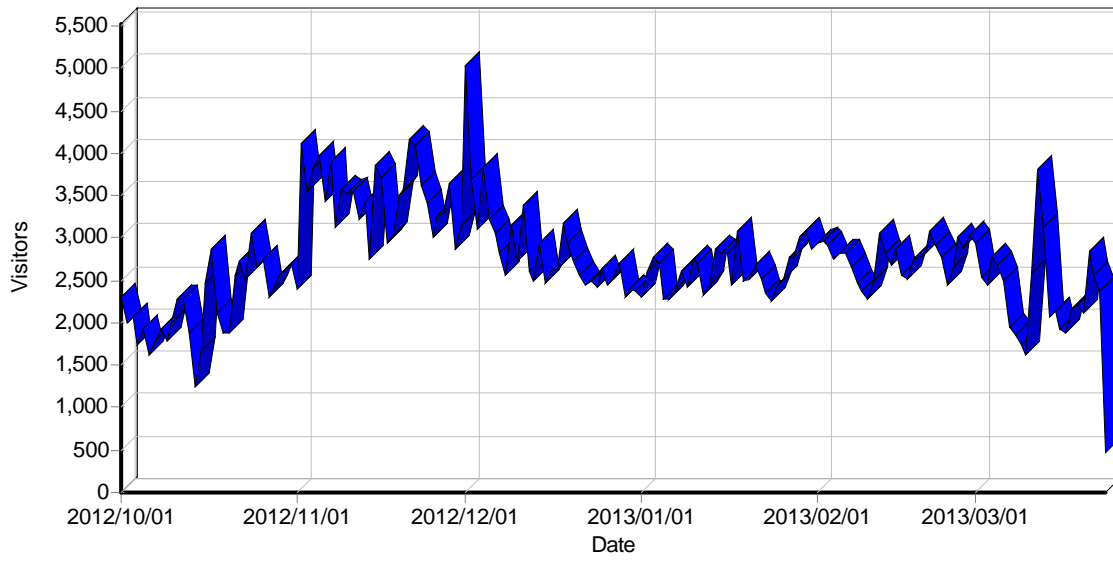

Activity Statistics

Daily

Daily Visitors