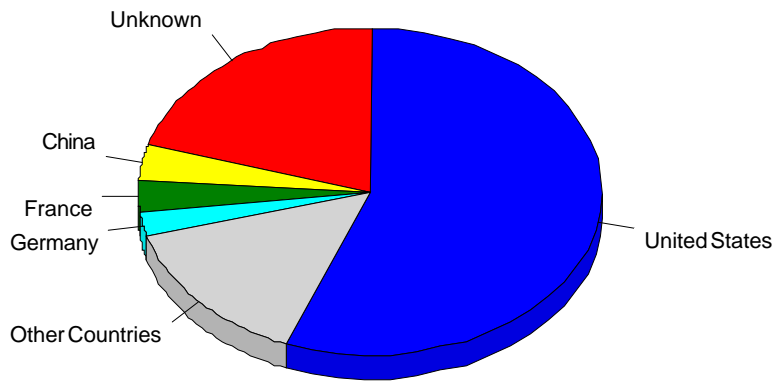

Daily Countries Activity

Most Active Countries

Most Active Countries

	Country	Hits	Visitors	% of Total Visitors	Bandwidth (KB)
1	United States	1,755,709	263,921	55.65%	101,759,747
2	Unknown	370,721	97,537	20.57%	20,227,356
3	China	107,520	16,390	3.46%	2,998,841
4	France	119,362	15,360	3.24%	6,488,494
5	Germany	41,046	11,146	2.35%	4,896,449
6	Ukraine	27,334	10,324	2.18%	444,132
7	Canada	21,956	10,002	2.11%	1,205,687
8	Russian Federation	37,827	5,545	1.17%	660,800
9	United Kingdom	16,660	4,342	0.92%	1,049,151
10	Brazil	16,913	3,564	0.75%	330,290
11	Spain	16,333	2,282	0.48%	1,044,858
12	Netherlands	21,839	2,187	0.46%	822,387
13	Morocco	8,367	1,978	0.42%	1,921,454
14	Italy	12,721	1,956	0.41%	817,053
15	Turkey	7,676	1,596	0.34%	2,101,223
16	Sweden	4,708	1,501	0.32%	189,110