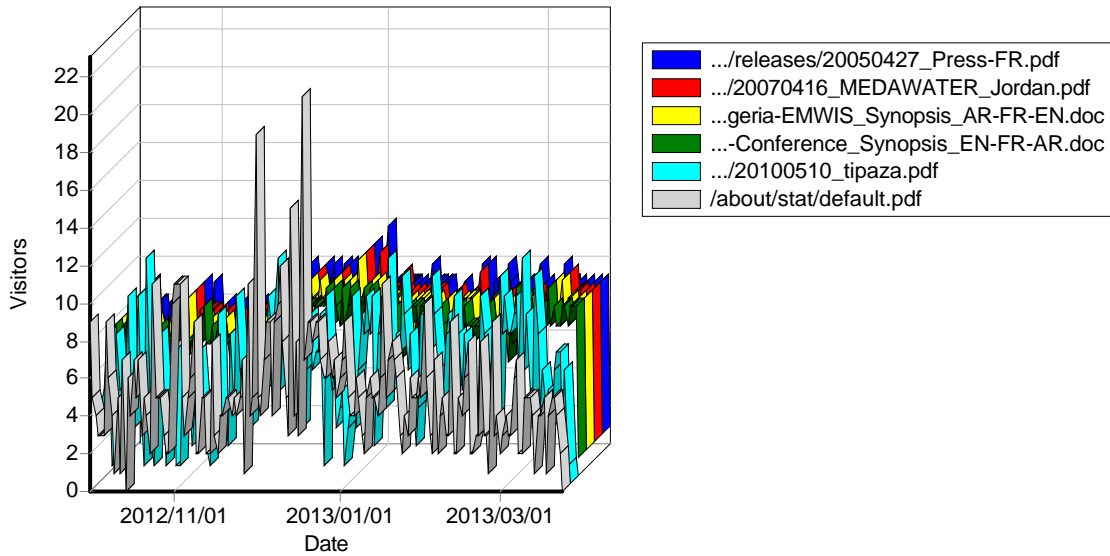

Daily File Access