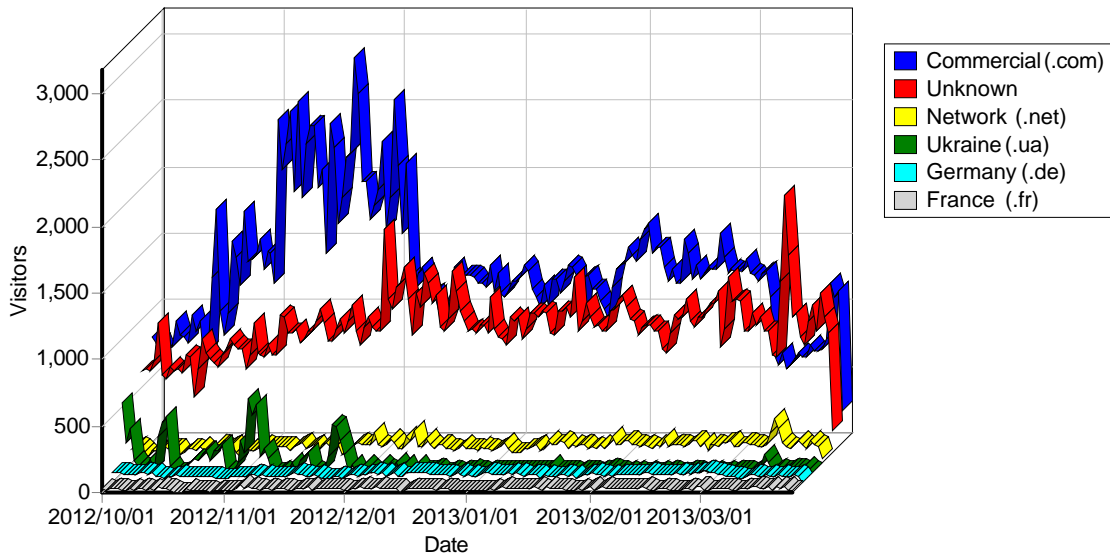

Visitors

Top-Level Domains

Daily Top-Level Domains

Top-Level Domains