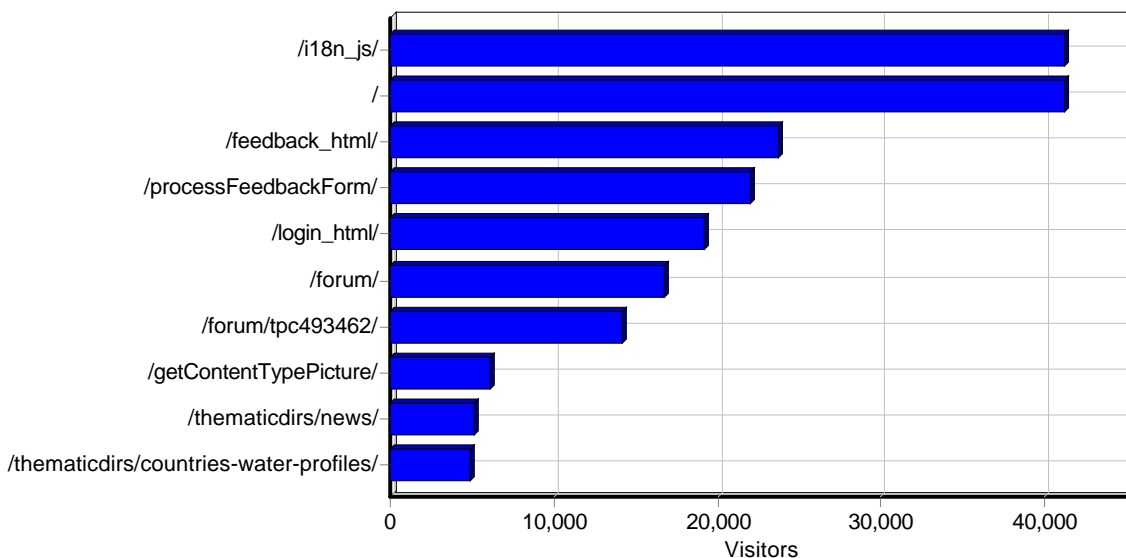

Most Popular Pages

Most Popular Pages

	Page	Hits	Incomplete Requests	Visitors	Bandwidth (KB)
1	http://www.emwis.net/i18n_js/	79,236	0	41,236	28,046
2	http://www.emwis.net/	82,690	26	41,210	3,423,326
3	http://www.emwis.net/feedback_html/	71,861	1	23,666	1,396,046
4	http://www.emwis.net/processFeedbackForm/	35,960	0	21,953	1,179
5	http://www.emwis.net/login_html/	52,845	1	19,171	959,968
6	http://www.emwis.net/forum/	38,450	3	16,716	875,719
7	http://www.emwis.net/forum/tpc493462/	17,087	0	14,138	1,826
8	http://www.emwis.net/getContentTypeIdPicture/	15,087	249	6,131	11,395
9	http://www.emwis.net/thematicdirs/news/	9,148	3	5,119	295,699
10	http://www.emwis.net/thematicdirs/countries-water-profiles/	5,525	0	4,876	56,607
11	http://www.emwis.net/index_html/	14,098	0	4,309	576,608
12	http://www.emwis.net/thematicdirs/events/	7,067	9	3,736	217,029
13	http://www.emwis.net/thematicdirs/	5,903	2	3,356	71,280
14	http://www.emwis.net/overview/	4,154	3	3,326	49,530