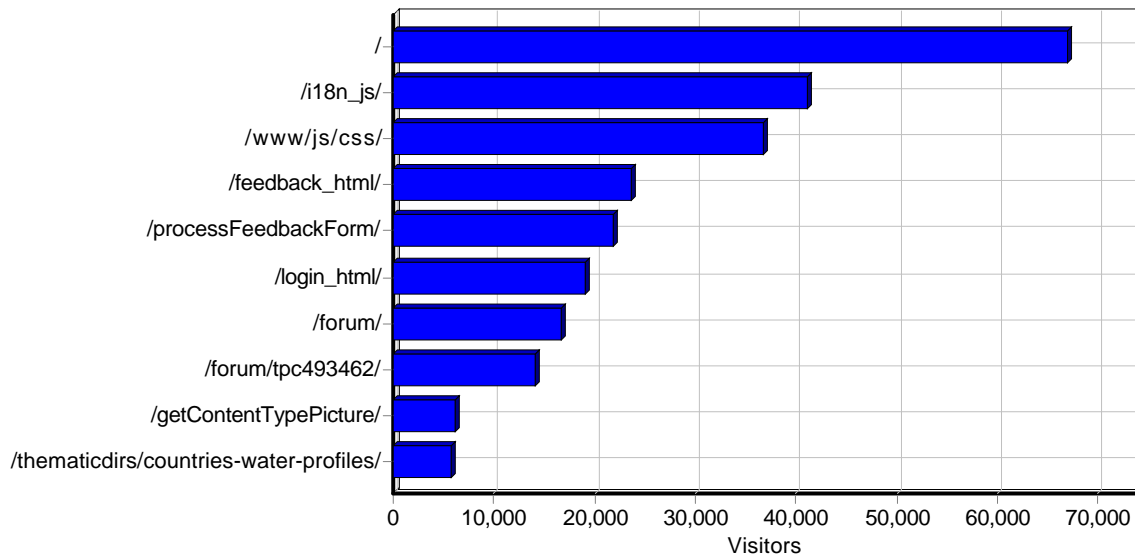

Most Requested Directories

Most Requested Directories

	Directory	Hits	Incomplete Requests	Visitors	Bandwidth (KB)
1	http://www.emwis.net/	117,742	28	67,041	3,449,241
2	http://www.emwis.net/i18n_js/	79,236	0	41,236	28,046
3	http://www.emwis.net/www/js/css/	39,719	0	36,870	290,762
4	http://www.emwis.net/feedback_html/	71,861	1	23,666	1,396,046
5	http://www.emwis.net/processFeedbackForm/	35,960	0	21,953	1,179
6	http://www.emwis.net/login_html/	52,845	1	19,171	959,968
7	http://www.emwis.net/forum/	38,450	3	16,716	875,719
8	http://www.emwis.net/forum/tpc493462/	17,087	0	14,138	1,826
9	http://www.emwis.net/getContentTypeIdPicture/	15,087	249	6,131	11,395
10	http://www.emwis.net/thematicdirs/countries-water-profiles/	7,601	0	5,697	68,717
11	http://www.emwis.net/thematicdirs/news/	9,154	3	5,123	295,824
12	http://www.emwis.net/index_html/	14,098	0	4,309	576,608
13	http://www.emwis.net/thematicdirs/events/	7,071	9	3,738	217,162
14	http://www.emwis.net/thematicdirs/	5,907	2	3,358	71,342
15	http://www.emwis.net/overview/	4,156	3	3,326	49,580
16	http://www.emwis.net/thematicdirs/eflash/flash77/	3,326	0	3,251	155,733
17	http://www.emwis.net/thematicdirs/news/search_rdf/	3,232	0	3,156	127,119
18	http://www.emwis.net/documents/meetings/events/selected-events-5th-world-water-forum-istanbul-36778/	3,677	1	3,029	114,218
19	http://www.emwis.net/about/contact_html/	3,630	0	2,998	60,978
20	http://www.emwis.net/countries/	3,674	2	2,893	68,974
21	http://www.emwis.net/topics/	3,587	6	2,890	68,920
22	http://www.emwis.net/initiatives/	3,815	1	2,881	57,312
23	http://www.emwis.net/initiatives/foI060732/	4,675	0	2,848	181,688
24	http://www.emwis.net/documents/	3,578	3	2,736	42,702
25	http://www.emwis.net/portal_thesaurus/	3,252	2	2,715	44,948
26	http://www.emwis.net/whoiswho/	3,553	2	2,603	63,353
27	http://www.emwis.net/requestrole_html/	4,245	1	2,570	58,485
28	http://www.emwis.net/partners/	3,087	2	2,504	81,788
29	http://www.emwis.net/medwip/	2,686	1	2,342	37,332
30	http://www.emwis.net/about/faq/	2,681	2	2,178	31,137
31	http://www.emwis.net/thematicdirs/newsletter/	3,066	1	2,055	34,430
32	http://www.emwis.net/thematicdirs/events/2013/03/swup-med-project-final-conference-sustainable-water-use-securing-food-production/	2,528	15	2,007	34,305
33	http://www.emwis.net/about/copyright_html/	2,478	0	1,991	136,062
34	http://www.emwis.net/nfp_private/	2,420	0	1,979	48