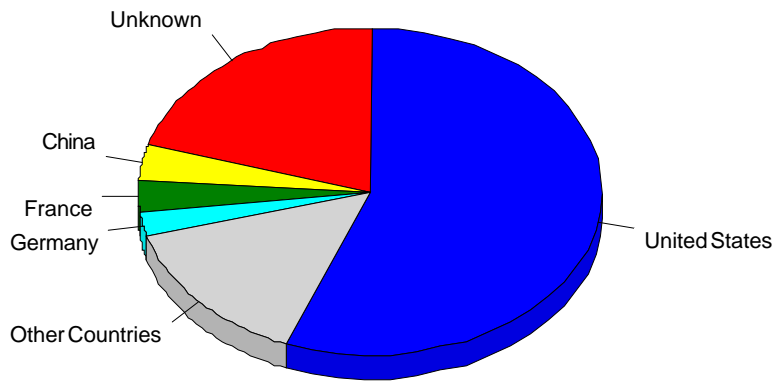

Daily Countries Activity

Most Active Countries

Most Active Countries

	Country	Hits	Visitors	% of Total Visitors	Bandwidth (KB)
1	United States	1,755,709	263,921	55.65%	101,759,747
2	Unknown	370,721	97,537	20.57%	20,227,356
3	China	107,520	16,390	3.46%	2,998,841
4	France	119,362	15,360	3.24%	6,488,494
5	Germany	41,046	11,146	2.35%	4,896,449
6	Ukraine	27,334	10,324	2.18%	444,132
7	Canada	21,956	10,002	2.11%	1,205,687
8	Russian Federation	37,827	5,545	1.17%	660,800
9	United Kingdom	16,660	4,342	0.92%	1,049,151
10	Brazil	16,913	3,564	0.75%	330,290
11	Spain	16,333	2,282	0.48%	1,044,858
12	Netherlands	21,839	2,187	0.46%	822,387
13	Morocco	8,367	1,978	0.42%	1,921,454
14	Italy	12,721	1,956	0.41%	817,053
15	Turkey	7,676	1,596	0.34%	2,101,223
16	Sweden	4,708	1,501	0.32%	189,110