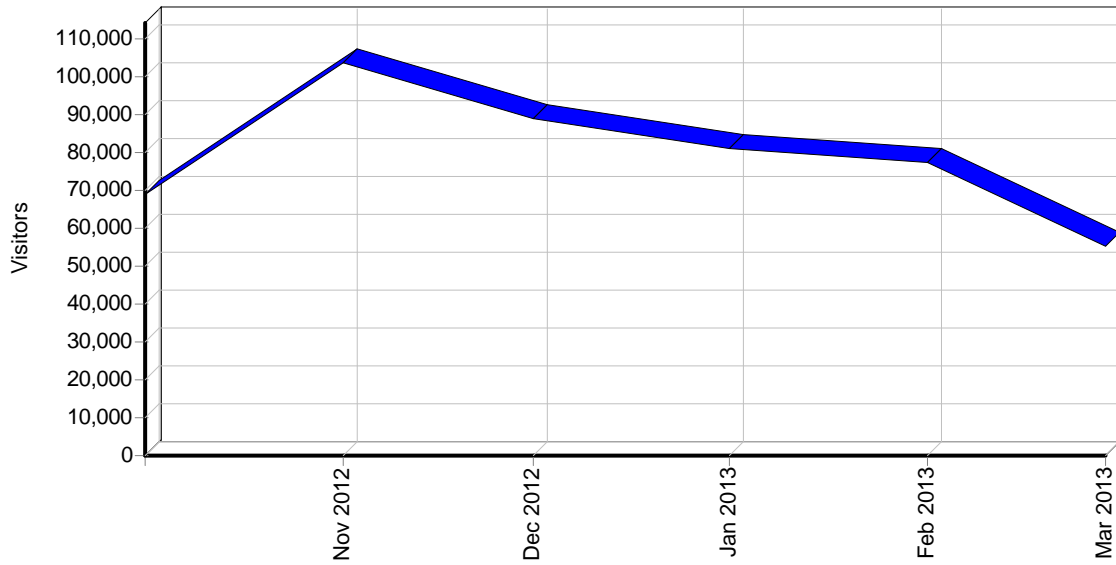

14:00 - 14:59	126,584	21,728	7,336,867
15:00 - 15:59	130,561	22,530	7,218,736
16:00 - 16:59	129,009	21,778	7,065,066
17:00 - 17:59	121,409	20,995	7,199,215
18:00 - 18:59	122,595	21,291	7,503,552
19:00 - 19:59	127,286	20,444	7,523,483
20:00 - 20:59	119,432	19,770	7,065,769
21:00 - 21:59	111,790	19,148	6,740,694
22:00 - 22:59	111,981	18,844	6,224,898
23:00 - 23:59	109,335	18,472	5,847,879
Total	2,759,770	474,260	156,415,600

By Day of Week

Activity by Day of Week

Activity by Day of Week

Day	Hits	Visitors	Bandwidth (KB)
Monday	398,894	67,331	22,968,097
Tuesday	426,606	71,796	24,782,312
Wednesday	409,202	70,835	24,406,746
Thursday	391,372	67,398	22,583,929
Friday	390,816	69,697	22,243,085
Saturday	392,698	64,819	21,186,435
Sunday	350,182	62,384	18,244,993
Total	2,759,770	474,260	156,415,600

By Month

Activity by Month

Activity by Month

Month	Hits	Visitors	Bandwidth (KB)
Oct 2012	433,135	68,631	27,488,523
Nov 2012	467,224	103,611	25,734,423
Dec 2012	554,550	88,586	29,156,012
Jan 2013	480,555	80,925	27,398,592
Feb 2013	415,967	77,177	24,188,336
Mar 2013	408,339	55,330	22,449,711
Total	2,759,770	474,260	156,415,600