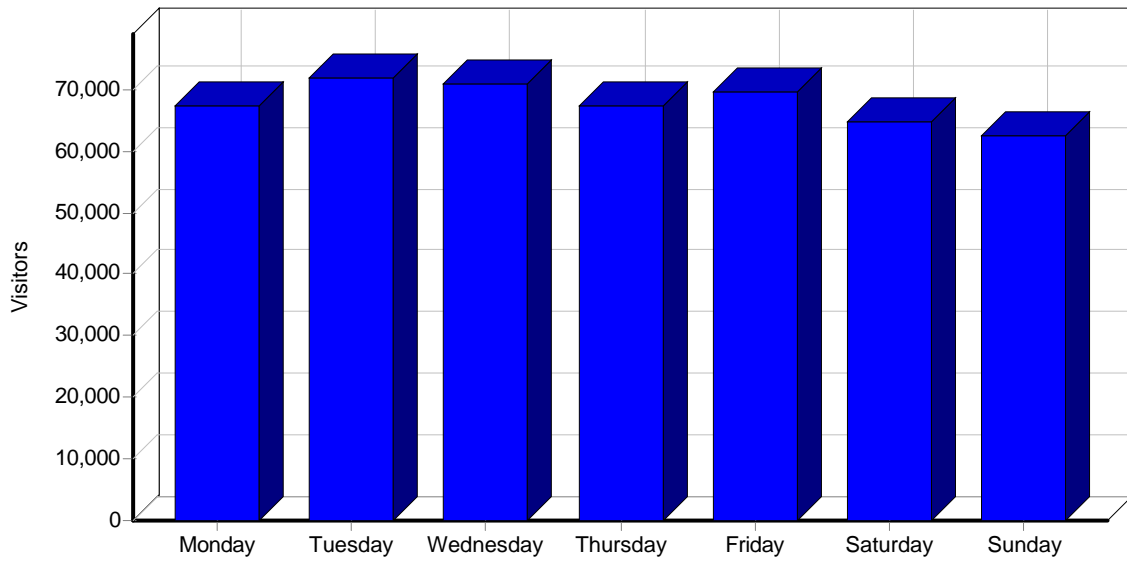

By Hour of Day

Activity by Hour of Day

Activity by Hour of Day

Hour	Hits	Visitors	Bandwidth (KB)
00:00 - 00:59	106,924	17,978	5,928,654
01:00 - 01:59	107,242	17,358	5,487,482
02:00 - 02:59	100,153	17,298	5,091,063
03:00 - 03:59	102,874	17,665	5,017,476
04:00 - 04:59	96,936	18,051	4,592,363
05:00 - 05:59	94,548	17,371	5,069,430
06:00 - 06:59	102,671	18,150	5,611,272
07:00 - 07:59	107,914	19,227	6,186,044
08:00 - 08:59	113,506	20,405	6,719,398
09:00 - 09:59	118,412	20,693	7,281,596
10:00 - 10:59	123,898	21,279	7,075,455
11:00 - 11:59	125,350	21,161	7,646,284
12:00 - 12:59	125,818	21,139	7,577,311
13:00 - 13:59	123,542	21,485	7,405,601

14:00 - 14:59	126,584	21,728	7,336,867
15:00 - 15:59	130,561	22,530	7,218,736
16:00 - 16:59	129,009	21,778	7,065,066
17:00 - 17:59	121,409	20,995	7,199,215
18:00 - 18:59	122,595	21,291	7,503,552
19:00 - 19:59	127,286	20,444	7,523,483
20:00 - 20:59	119,432	19,770	7,065,769
21:00 - 21:59	111,790	19,148	6,740,694
22:00 - 22:59	111,981	18,844	6,224,898
23:00 - 23:59	109,335	18,472	5,847,879
Total	2,759,770	474,260	156,415,600

By Day of Week

Activity by Day of Week

Activity by Day of Week

Day	Hits	Visitors	Bandwidth (KB)
Monday	398,894	67,331	22,968,097
Tuesday	426,606	71,796	24,782,312
Wednesday	409,202	70,835	24,406,746
Thursday	391,372	67,398	22,583,929
Friday	390,816	69,697	22,243,085
Saturday	392,698	64,819	21,186,435
Sunday	350,182	62,384	18,244,993
Total	2,759,770	474,260	156,415,600