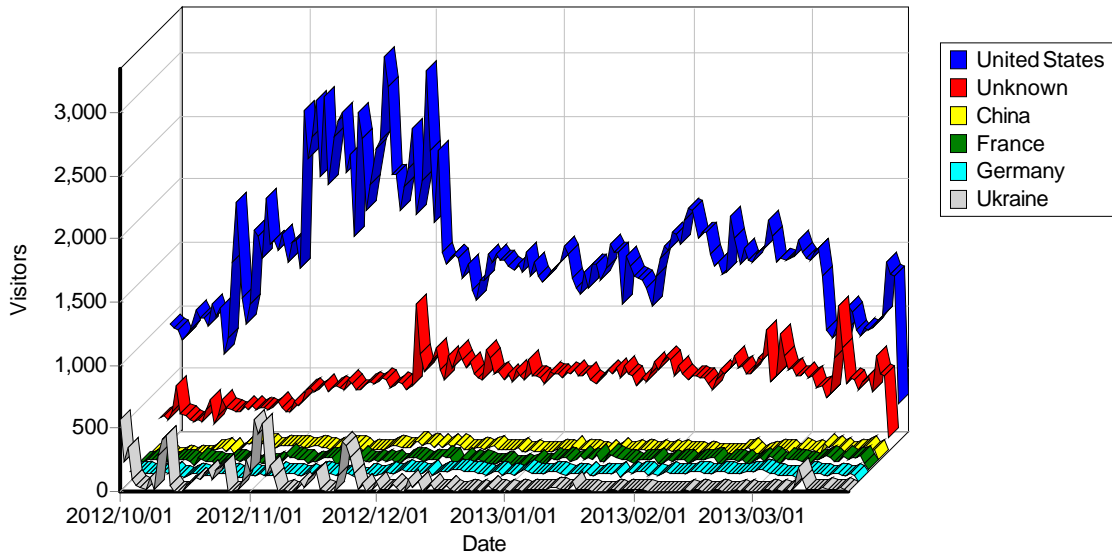

Daily Countries Activity

Most Active Countries