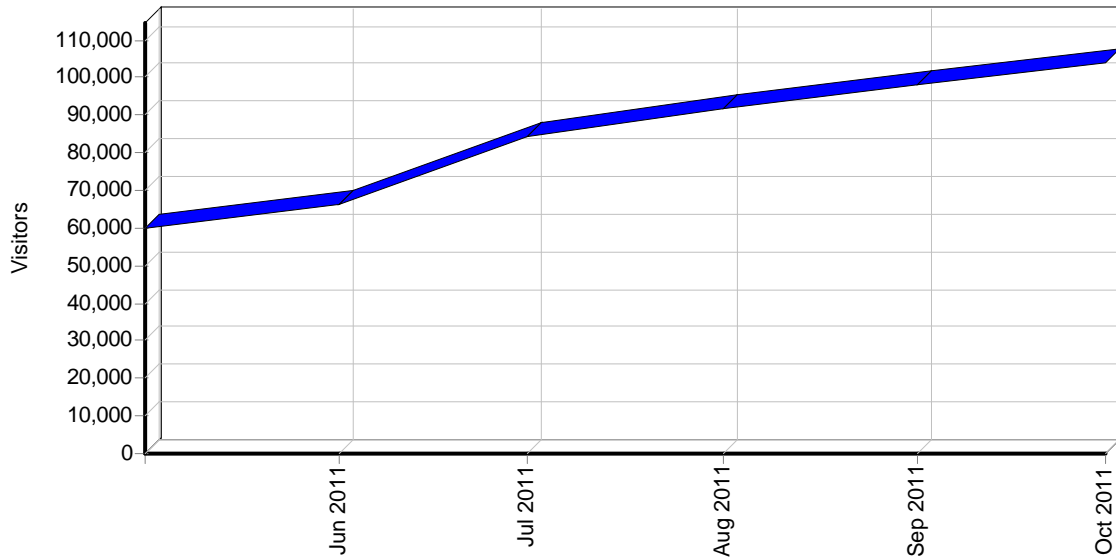

14:00 - 14:59	253,160	24,083	6,717,013
15:00 - 15:59	250,598	23,423	6,225,078
16:00 - 16:59	242,768	22,676	5,926,420
17:00 - 17:59	246,291	22,318	5,708,953
18:00 - 18:59	243,051	21,069	5,759,554
19:00 - 19:59	242,280	20,692	5,801,169
20:00 - 20:59	237,139	20,676	5,578,508
21:00 - 21:59	244,368	20,706	5,580,743
22:00 - 22:59	240,607	19,851	5,270,262
23:00 - 23:59	229,490	19,025	4,940,191
Total	5,704,092	503,833	131,689,512

By Day of Week

Activity by Day of Week

Activity by Day of Week

Day	Hits	Visitors	Bandwidth (KB)
Monday	790,506	76,930	18,584,871
Tuesday	850,290	74,152	19,903,692
Wednesday	845,043	74,161	20,763,214
Thursday	817,512	74,560	19,138,718
Friday	812,751	72,401	19,119,615
Saturday	789,998	64,685	16,877,854
Sunday	797,992	66,944	17,301,544
Total	5,704,092	503,833	131,689,512

By Month

Activity by Month

Activity by Month

Month	Hits	Visitors	Bandwidth (KB)
May 2011	522,729	59,744	14,909,928
Jun 2011	497,330	66,058	13,641,479
Jul 2011	581,707	84,140	15,754,542
Aug 2011	575,003	91,849	25,251,713
Sep 2011	1,754,937	97,936	30,413,690
Oct 2011	1,772,386	104,106	31,718,157
Total	5,704,092	503,833	131,689,512