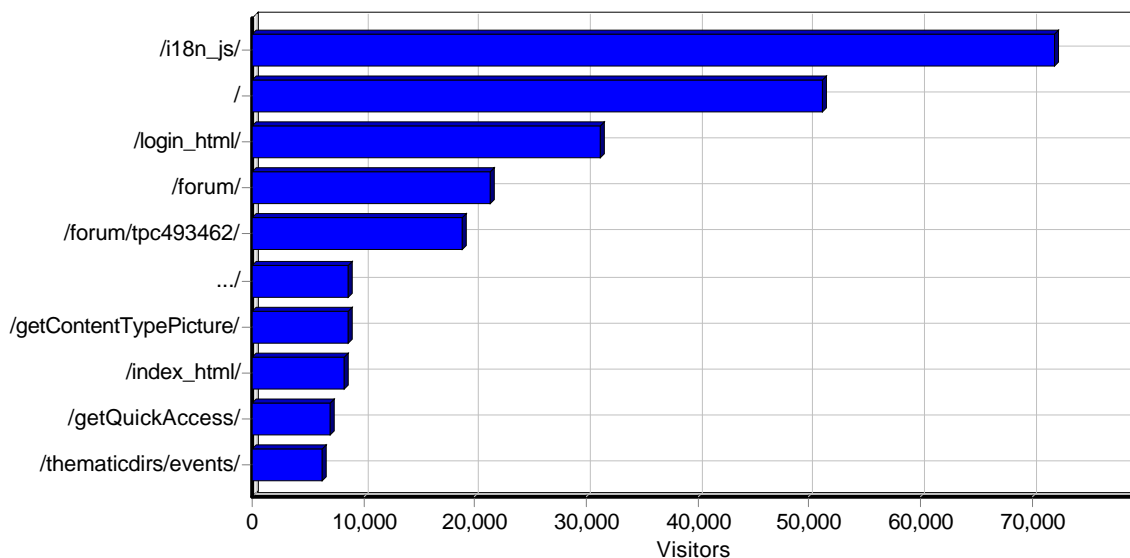

By Day of Week

Activity by Day of Week

Activity by Day of Week

Day	Hits	Visitors	Bandwidth (KB)
Monday	790,506	76,930	18,584,871
Tuesday	850,290	74,152	19,903,692
Wednesday	845,043	74,161	20,763,214
Thursday	817,512	74,560	19,138,718
Friday	812,751	72,401	19,119,615
Saturday	789,998	64,685	16,877,854
Sunday	797,992	66,944	17,301,544
Total	5,704,092	503,833	131,689,512

By Month

Activity by Month

Activity by Month

Month	Hits	Visitors	Bandwidth (KB)
May 2011	522,729	59,744	14,909,928
Jun 2011	497,330	66,058	13,641,479
Jul 2011	581,707	84,140	15,754,542
Aug 2011	575,003	91,849	25,251,713
Sep 2011	1,754,937	97,936	30,413,690
Oct 2011	1,772,386	104,106	31,718,157
Total	5,704,092	503,833	131,689,512

Access Statistics

Pages

Daily Page Access

Most Popular Pages

Most Popular Pages

	Page	Hits	Incomplete Requests	Visitors	Bandwidth (KB)
1	http://www.emwis.net/i18n_js/	120,744	0	72,028	46,188
2	http://www.emwis.net/	143,041	14	51,179	3,508,401
3	http://www.emwis.net/login_html/	195,435	0	31,270	1,751,308
4	http://www.emwis.net/forum/	72,977	1	21,450	1,064,907
5	http://www.emwis.net/forum/tpc493462/	52,927	0	18,804	141,697
6	http://www.emwis.net/thematicdirs/events/2012/08/32nd-international-geographical-congress-cfp-integrative-approaches-water/	119,179	0	8,603	728,543
7	http://www.emwis.net/getContenttypepicture/	19,328	2	8,593	13,426
8	http://www.emwis.net/index_html/	265,084	0	8,322	4,429,725
9	http://www.emwis.net/getQuickAccess/	83,818	0	6,917	1,635
10	http://www.emwis.net/thematicdirs/events/	41,552	0	6,313	589,137
11	http://www.emwis.net/thematicdirs/	39,148	0	5,950	242,708
12	http://www.emwis.net/requestrole_html/	16,401	0	5,653	166,777
13	http://www.emwis.net/topics/WaterScarcity/	17,816	3	5,111	174,215