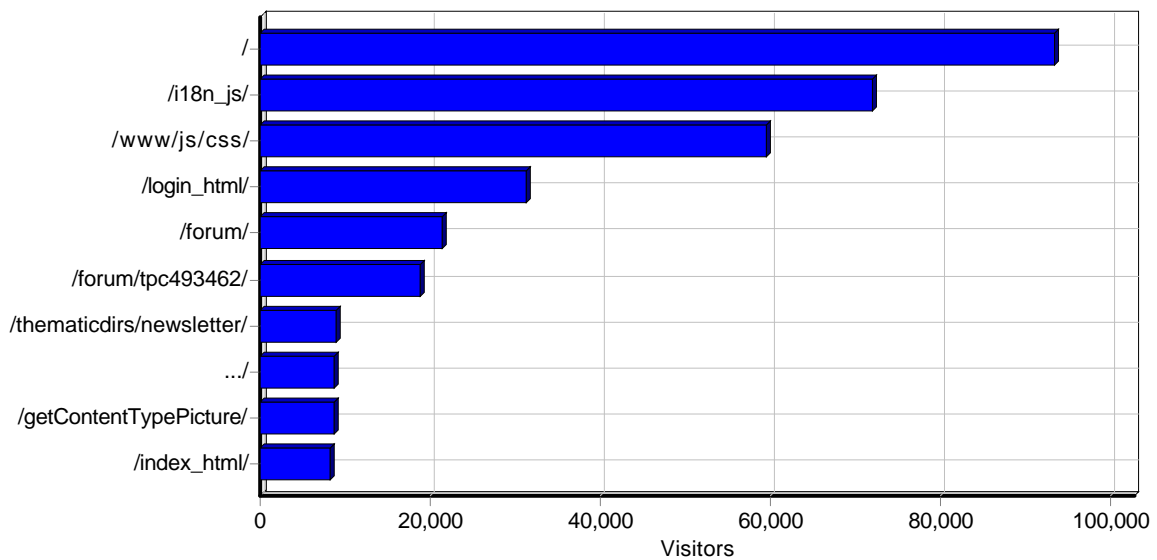

Most Requested Directories

Most Requested Directories

	Directory	Hits	Incomplete Requests	Visitors	Bandwidth (KB)
1	http://www.emwis.net/	198,202	14	93,435	3,528,263
2	http://www.emwis.net/i18n_js/	120,744	0	72,028	46,188
3	http://www.emwis.net/www/js/css/	70,969	0	59,543	555,140
4	http://www.emwis.net/login_html/	195,435	0	31,270	1,751,308
5	http://www.emwis.net/forum/	72,977	1	21,450	1,064,907
6	http://www.emwis.net/forum/tpc493462/	52,927	0	18,804	141,697
7	http://www.emwis.net/thematicdirs/newsletter/	87,376	1	8,894	426,286
8	http://www.emwis.net/thematicdirs/events/2012/08/32nd-international-geographical-congress-cfp-integrative-approaches-water/	119,179	0	8,603	728,543
9	http://www.emwis.net/getContentPicture/	19,328	2	8,593	13,426