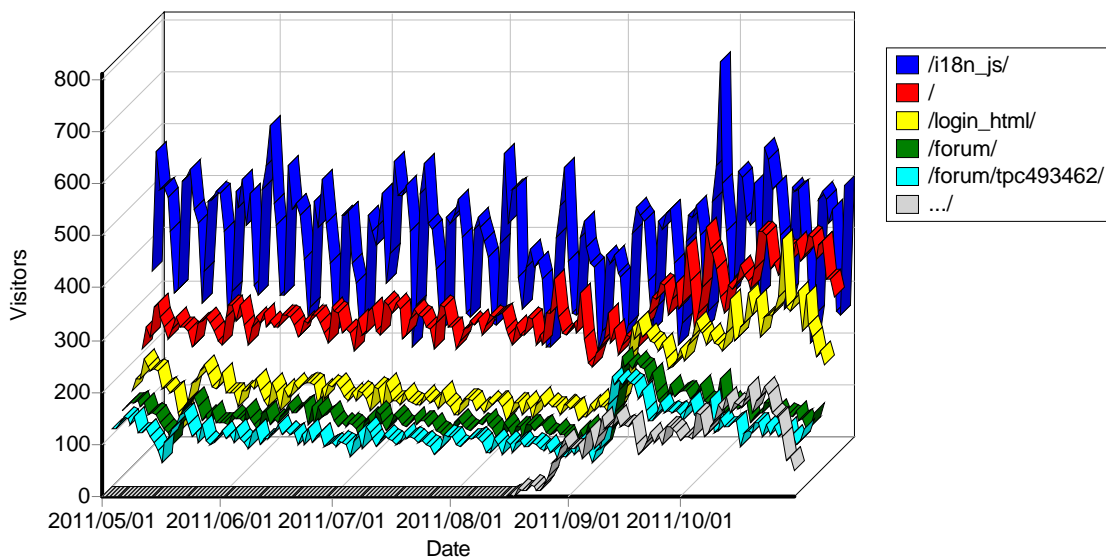

By Day of Week

Activity by Day of Week

Activity by Day of Week

Day	Hits	Visitors	Bandwidth (KB)
Monday	790,506	76,930	18,584,871
Tuesday	850,290	74,152	19,903,692
Wednesday	845,043	74,161	20,763,214
Thursday	817,512	74,560	19,138,718
Friday	812,751	72,401	19,119,615
Saturday	789,998	64,685	16,877,854
Sunday	797,992	66,944	17,301,544
Total	5,704,092	503,833	131,689,512

By Month

Activity by Month

Activity by Month

Month	Hits	Visitors	Bandwidth (KB)
May 2011	522,729	59,744	14,909,928
Jun 2011	497,330	66,058	13,641,479
Jul 2011	581,707	84,140	15,754,542
Aug 2011	575,003	91,849	25,251,713
Sep 2011	1,754,937	97,936	30,413,690
Oct 2011	1,772,386	104,106	31,718,157
Total	5,704,092	503,833	131,689,512

Access Statistics

Pages

Daily Page Access

Most Popular Pages

Most Popular Pages

	Page	Hits	Incomplete Requests	Visitors	Bandwidth (KB)
1	http://www.emwis.net/i18n_js/	120,744	0	72,028	46,188
2	http://www.emwis.net/	143,041	14	51,179	3,508,401
3	http://www.emwis.net/login_html/	195,435	0	31,270	1,751,308
4	http://www.emwis.net/forum/	72,977	1	21,450	1,064,907
5	http://www.emwis.net/forum/tpc493462/	52,927	0	18,804	141,697
6	http://www.emwis.net/thematicdirs/events/2012/08/32nd-international-geographical-congress-cfp-integrative-approaches-water/	119,179	0	8,603	728,543
7	http://www.emwis.net/getContenttypepicture/	19,328	2	8,593	13,426
8	http://www.emwis.net/index_html/	265,084	0	8,322	4,429,725
9	http://www.emwis.net/getQuickAccess/	83,818	0	6,917	1,635
10	http://www.emwis.net/thematicdirs/events/	41,552	0	6,313	589,137
11	http://www.emwis.net/thematicdirs/	39,148	0	5,950	242,708
12	http://www.emwis.net/requestrole_html/	16,401	0	5,653	166,777
13	http://www.emwis.net/topics/WaterScarcity/	17,816	3	5,111	174,215