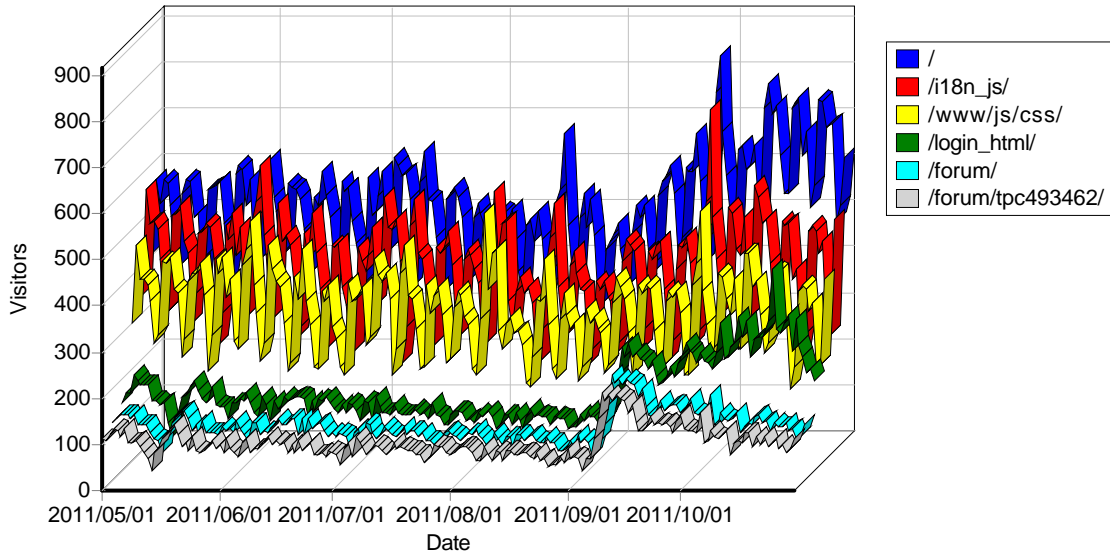

49	http://www.emwis.net/media_server/files/g/n/unesco_sustainable_groundwater_management_in_arid_and_semi_arid_regions.pdf	319	0	242	1,105,688
50	http://www.emwis.net/media_server/files/1/u/ToR_Syria_CV-EN.doc	344	0	241	11,383
Subtotal		107,606	4	N/A	6,806,453
Total		300,603	662	N/A	74,581,181

Directories

Daily Directory Access