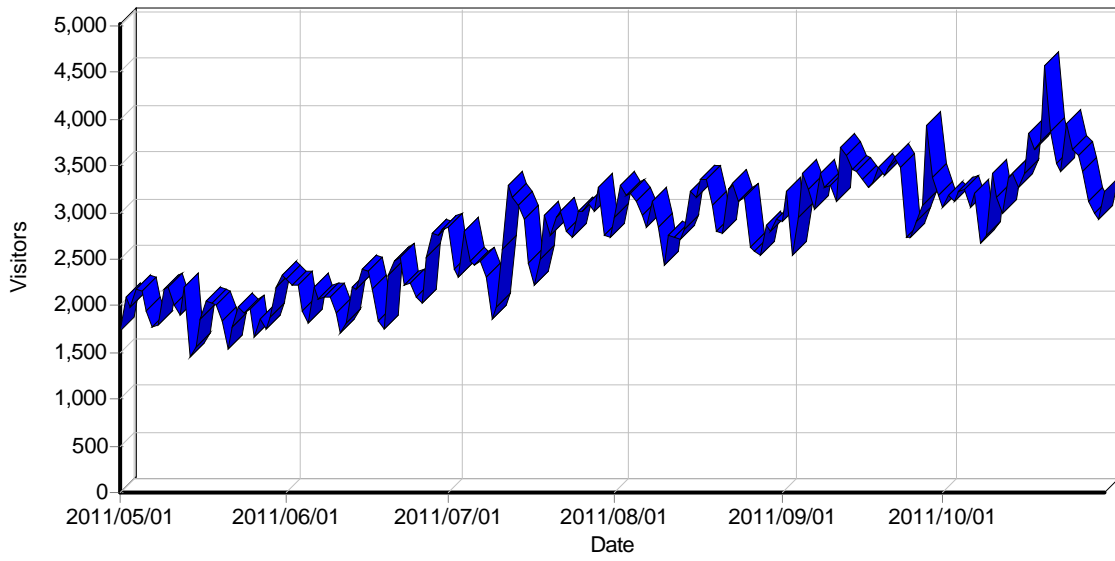

Activity Statistics

Daily

Daily Visitors