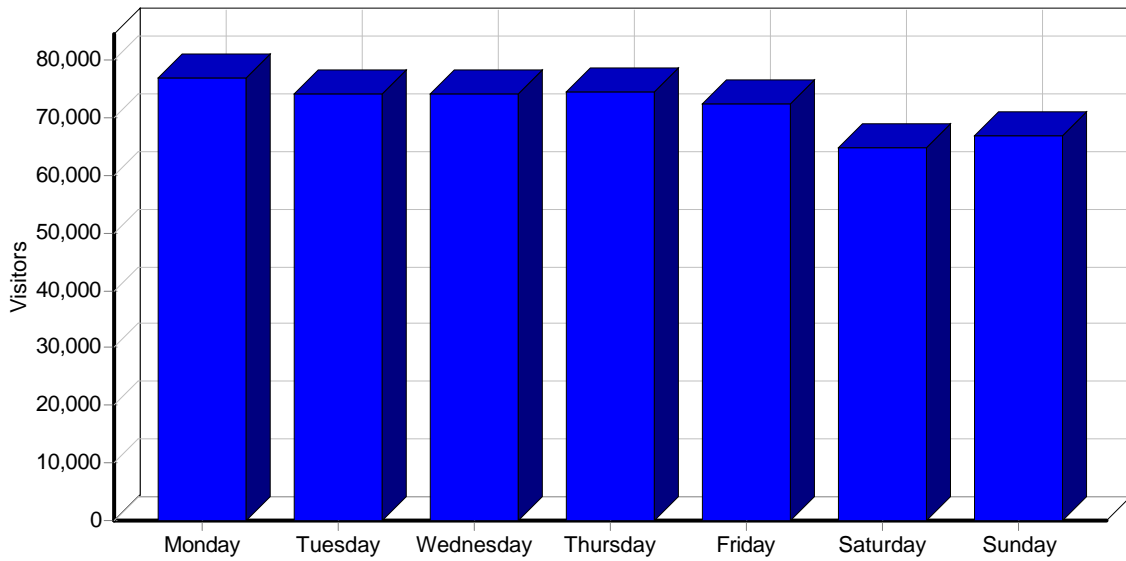

14:00 - 14:59	253,160	24,083	6,717,013
15:00 - 15:59	250,598	23,423	6,225,078
16:00 - 16:59	242,768	22,676	5,926,420
17:00 - 17:59	246,291	22,318	5,708,953
18:00 - 18:59	243,051	21,069	5,759,554
19:00 - 19:59	242,280	20,692	5,801,169
20:00 - 20:59	237,139	20,676	5,578,508
21:00 - 21:59	244,368	20,706	5,580,743
22:00 - 22:59	240,607	19,851	5,270,262
23:00 - 23:59	229,490	19,025	4,940,191
Total	5,704,092	503,833	131,689,512

By Day of Week

Activity by Day of Week

Activity by Day of Week

Day	Hits	Visitors	Bandwidth (KB)
Monday	790,506	76,930	18,584,871
Tuesday	850,290	74,152	19,903,692
Wednesday	845,043	74,161	20,763,214
Thursday	817,512	74,560	19,138,718
Friday	812,751	72,401	19,119,615
Saturday	789,998	64,685	16,877,854
Sunday	797,992	66,944	17,301,544
Total	5,704,092	503,833	131,689,512