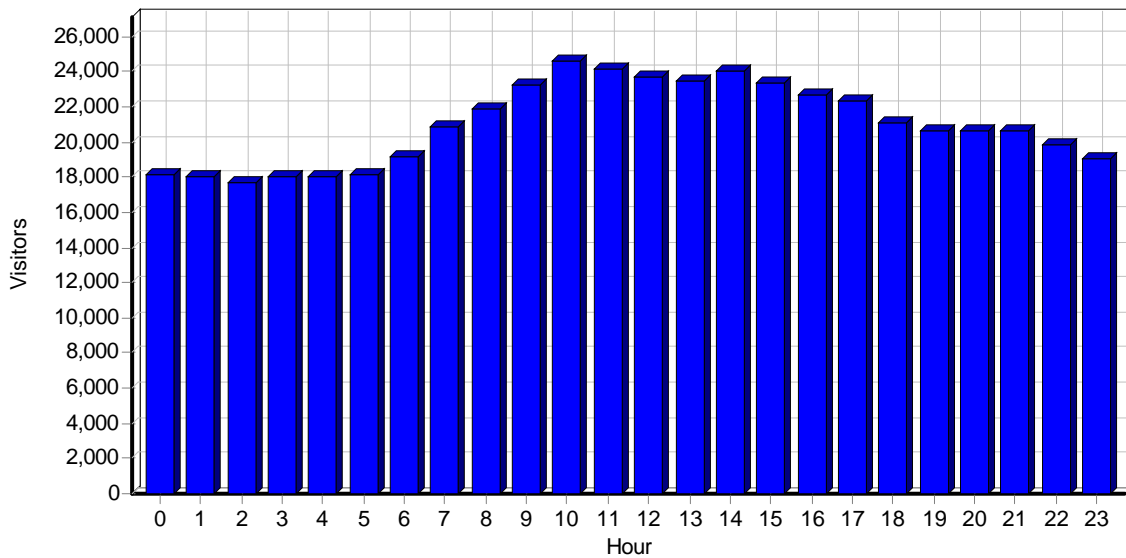

Mon 2011/10/17	61,449	57,278	3,835	16:43	968,502
Tue 2011/10/18	53,926	49,903	3,664	12:09	956,246
Wed 2011/10/19	44,796	41,000	3,766	10:04	1,202,071
Thu 2011/10/20	31,687	28,917	4,562	08:31	751,057
Fri 2011/10/21	37,147	33,920	3,866	09:39	944,170
Sat 2011/10/22	35,734	33,247	3,521	14:19	821,722
Sun 2011/10/23	32,952	30,694	3,433	11:54	937,522
Mon 2011/10/24	37,209	34,226	3,945	10:05	1,059,010
Tue 2011/10/25	31,626	28,690	3,683	09:23	1,018,600
Wed 2011/10/26	31,294	28,666	3,604	15:01	979,020
Thu 2011/10/27	28,861	26,595	3,436	09:38	808,211
Fri 2011/10/28	27,986	25,687	3,115	10:08	928,988
Sat 2011/10/29	24,495	22,632	2,984	13:56	742,767
Sun 2011/10/30	19,402	17,849	2,933	13:07	554,366
Mon 2011/10/31	21,617	19,612	3,231	09:55	654,172
Subtotal	3,199,519	3,003,722	167,604	13:50	53,354,688
Total	5,704,092	5,241,238	503,833	13:02	131,689,512

By Hour of Day

Activity by Hour of Day

Activity by Hour of Day

Hour	Hits	Visitors	Bandwidth (KB)
00:00 - 00:59	225,745	18,104	4,342,050
01:00 - 01:59	230,115	18,012	4,350,417
02:00 - 02:59	222,501	17,653	4,408,816
03:00 - 03:59	220,802	18,080	4,521,941
04:00 - 04:59	219,632	18,069	4,298,412
05:00 - 05:59	224,173	18,166	4,565,790
06:00 - 06:59	220,859	19,149	4,916,767
07:00 - 07:59	222,272	20,829	5,134,830
08:00 - 08:59	235,348	21,937	5,370,290
09:00 - 09:59	243,880	23,219	6,315,978
10:00 - 10:59	251,719	24,652	6,533,411
11:00 - 11:59	260,692	24,170	6,595,277
12:00 - 12:59	248,987	23,745	6,368,634
13:00 - 13:59	247,615	23,529	6,458,995