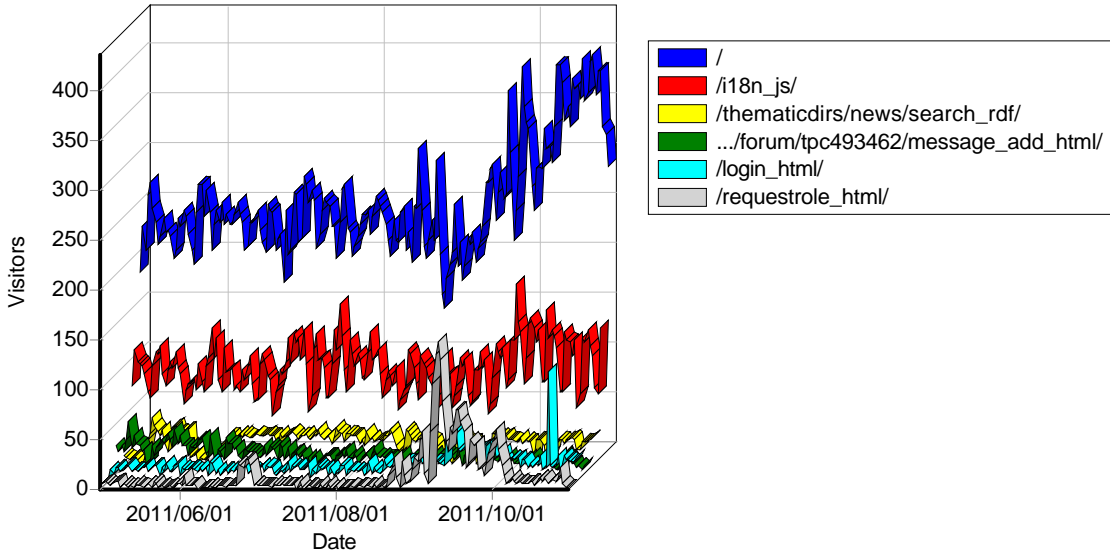

Daily Entry Pages