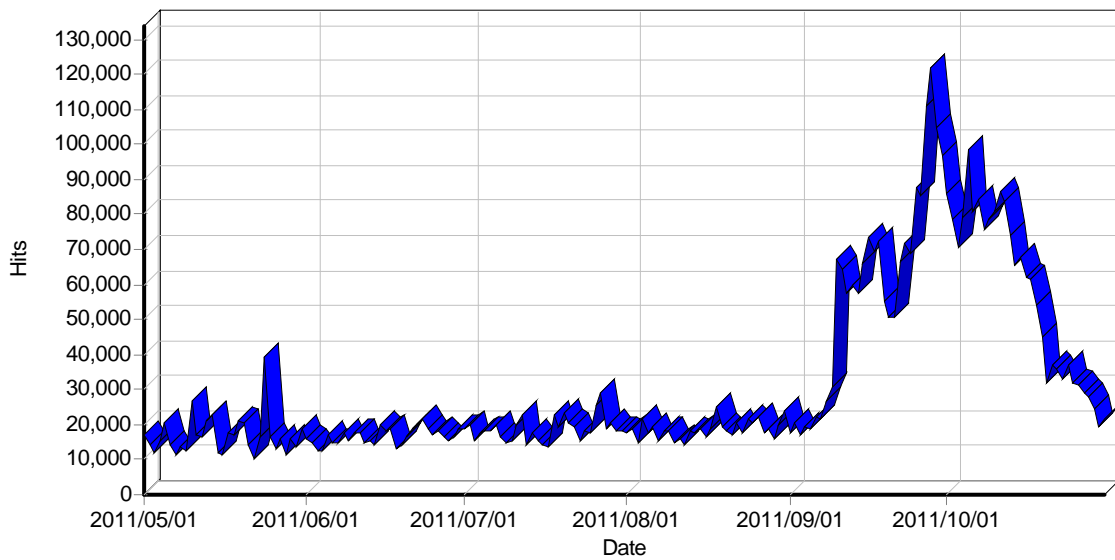

Activity Statistics

Daily

Daily Hits