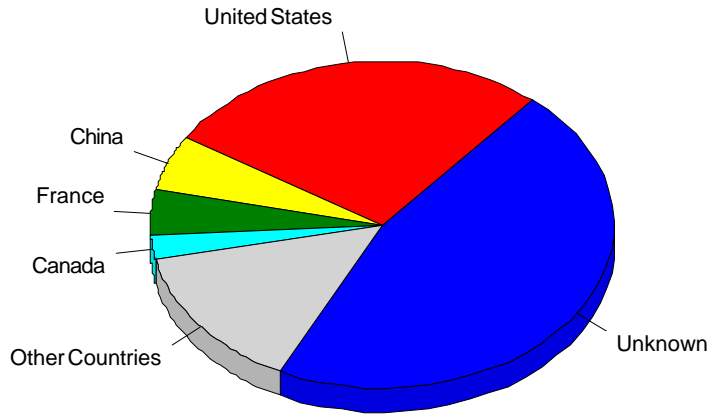

Most Active Countries

	Country	Hits	Visitors	% of Total Visitors	Bandwidth (KB)
1	Unknown	704,615	231,852	46.02%	19,508,242
2	United States	1,935,518	137,102	27.21%	68,839,364
3	China	2,342,812	28,242	5.61%	15,742,988
4	France	138,209	22,919	4.55%	4,979,484
5	Canada	22,510	11,810	2.34%	596,856
6	Sweden	25,050	7,144	1.42%	377,925
7	United Kingdom	54,173	5,349	1.06%	1,777,067
8	Germany	43,312	5,102	1.01%	1,855,116
9	Russian Federation	77,354	3,941	0.78%	3,783,506
10	Netherlands	10,459	3,297	0.65%	370,887
11	Spain	21,995	3,233	0.64%	989,682
12	India	12,590	2,620	0.52%	445,085
13	Morocco	9,058	2,367	0.47%	1,751,774
14	Italy	17,418	2,324	0.46%	557,744
15	Japan	7,850	1,509	0.30%	689,294
16	South Africa	3,593	1,452	0.29%	181,839