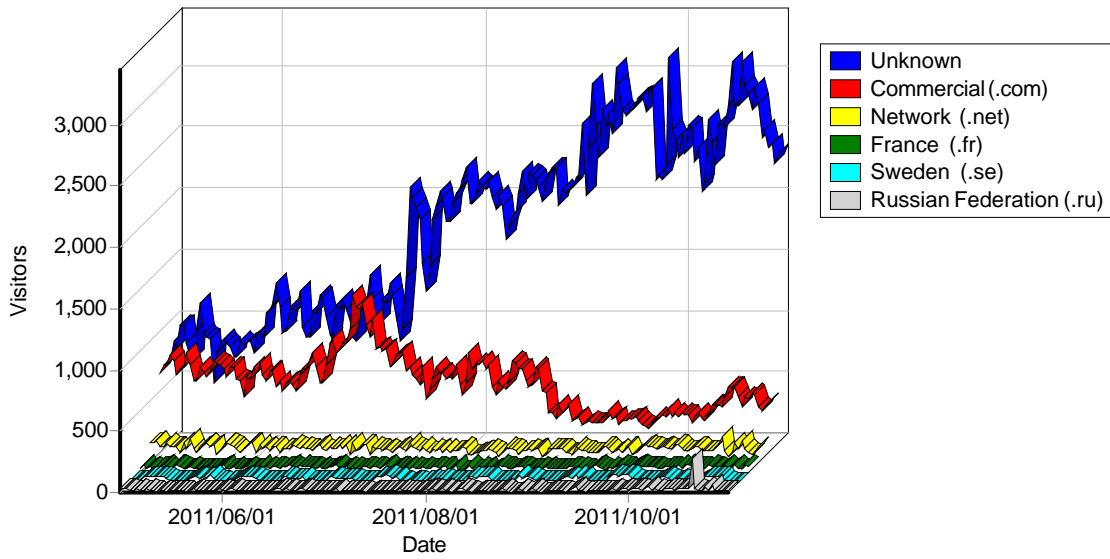

Visitors

Top-Level Domains

Daily Top-Level Domains

Top-Level Domains