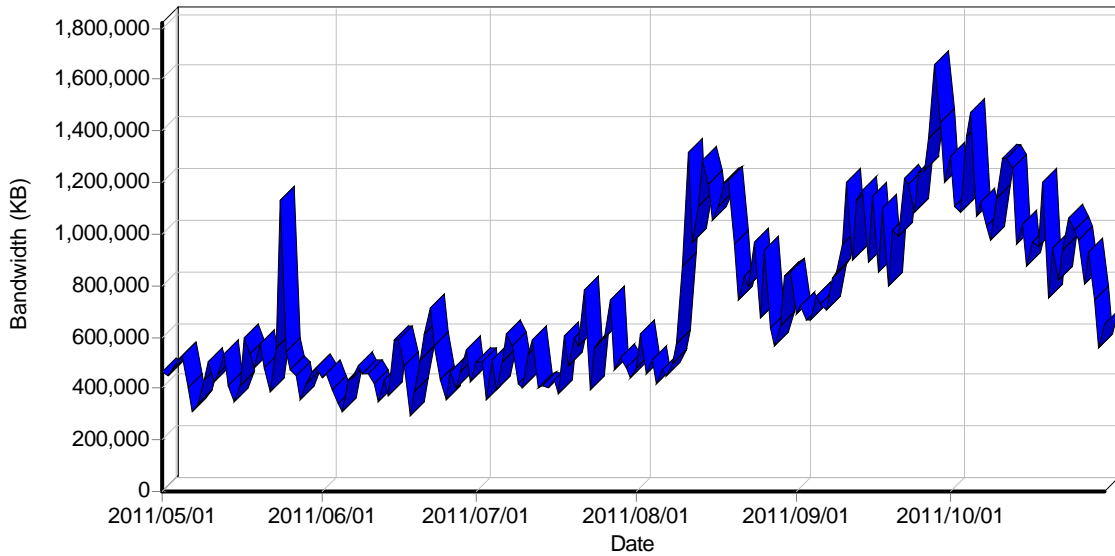

Activity Statistics

Daily

Daily Visitors

Daily Hits

Daily Bandwidth

Daily Activity

Date	Hits	Page Views	Visitors	Average Visit Length	Bandwidth (KB)
Mon 2011/09/12	57,321	54,184	3,704	17:15	900,354
Tue 2011/09/13	59,747	56,029	3,619	12:57	1,130,717
Wed 2011/09/14	57,272	53,700	3,466	13:58	1,166,432
Thu 2011/09/15	66,094	62,510	3,432	16:37	893,884
Fri 2011/09/16	73,312	69,296	3,342	15:22	1,147,848
Sat 2011/09/17	69,586	66,499	3,262	19:42	852,068
Sun 2011/09/18	72,335	68,627	3,311	17:09	1,100,673
Mon 2011/09/19	55,165	52,027	3,487	16:28	797,258
Tue 2011/09/20	50,816	47,366	3,386	12:40	1,015,366
Wed 2011/09/21	50,616	47,388	3,478	13:09	991,042
Thu 2011/09/22	66,763	62,683	3,593	17:16	1,218,784
Fri 2011/09/23	71,714	67,722	3,484	13:45	1,194,382
Sat 2011/09/24	69,091	65,674	2,726	15:00	1,083,209
Sun 2011/09/25	87,909	83,290	2,740	14:29	1,239,142
Mon 2011/09/26	85,274	80,413	2,899	14:36	1,245,845
Tue 2011/09/27	111,222	105,164	3,081	18:09	1,374,451
Wed 2011/09/28	121,605	114,975	3,933	14:01	1,655,096
Thu 2011/09/29	104,775	99,018	3,371	18:05	1,431,292
Fri 2011/09/30	96,516	91,231	3,184	14:48	1,198,680
Sat 2011/10/01	85,865	80,813	3,044	14:21	1,300,636
Sun 2011/10/02	78,643	74,227	3,181	14:58	1,104,841
Mon 2011/10/03	70,791	66,458	3,115	12:43	1,084,532
Tue 2011/10/04	78,985	74,242	3,233	10:33	1,377,098
Wed 2011/10/05	98,306	92,818	3,243	14:34	1,470,842
Thu 2011/10/06	81,068	76,433	3,055	13:40	1,072,565
Fri 2011/10/07	84,524	79,601	3,194	12:25	1,120,079
Sat 2011/10/08	75,746	71,506	2,662	15:16	1,032,198
Sun 2011/10/09	78,450	74,088	2,759	13:36	973,884
Mon 2011/10/10	80,702	75,694	3,426	14:26	1,136,486
Tue 2011/10/11	86,483	80,663	3,151	12:38	1,293,142
Wed 2011/10/12	83,832	78,590	2,979	12:42	1,290,871
Thu 2011/10/13	73,810	69,280	3,374	16:04	1,258,760
Fri 2011/10/14	65,512	61,126	3,424	16:19	959,075
Sat 2011/10/15	67,517	63,337	3,272	15:45	1,038,400
Sun 2011/10/16	61,971	58,134	3,416	15:34	878,309