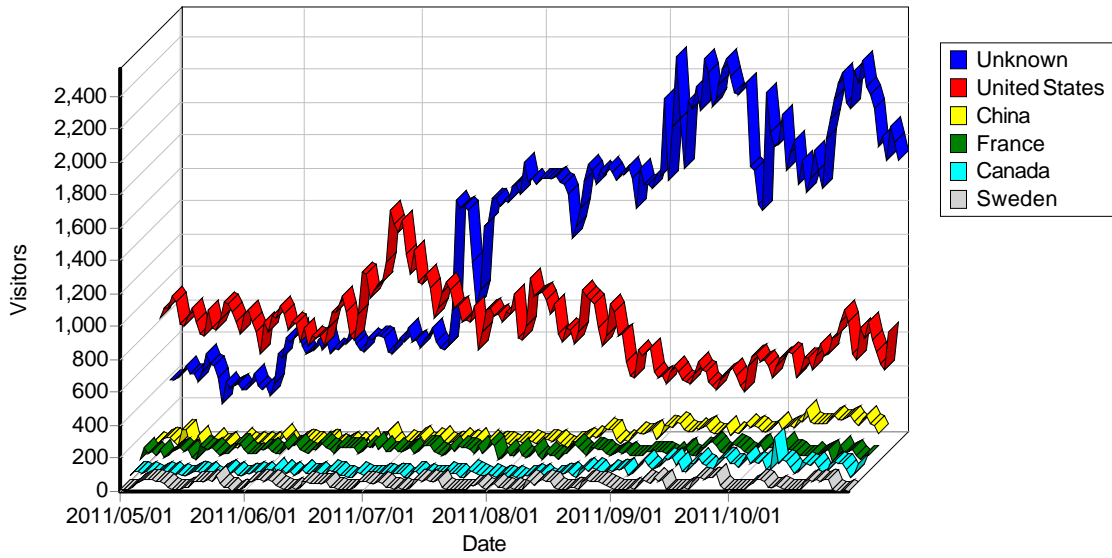

Daily Countries Activity

Most Active Countries