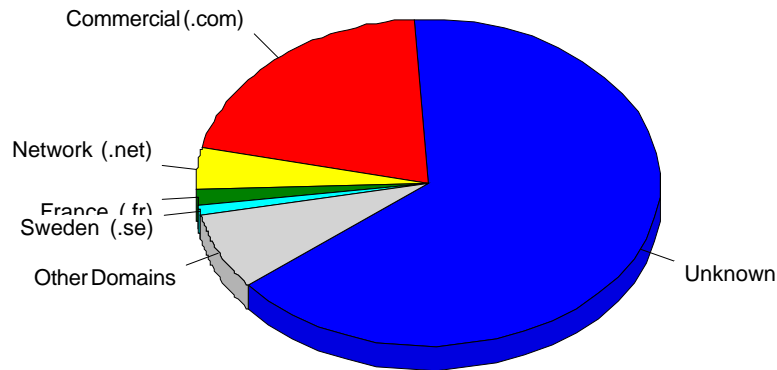

Top-Level Domains

	Domain	Description	Hits	Visitors	% of Total Visitors	Bandwidth (KB)
1		Unknown	3,607,333	328,238	65.15%	52,043,430
2	.com	Commercial	1,352,174	103,362	20.52%	46,149,040
3	.net	Network	411,086	20,932	4.15%	18,243,557
4	.fr	France	43,967	7,770	1.54%	2,222,756
5	.se	Sweden	19,351	5,231	1.04%	280,773
6	.ru	Russian Federation	73,701	3,715	0.74%	3,598,499
7	.de	Germany	10,617	2,411	0.48%	773,897
8	.cn	China	7,578	2,392	0.47%	235,740
9	.in	India	8,117	1,719	0.34%	234,922
10	.org	Non-profit Organization	5,459	1,594	0.32%	524,781
11	.ua	Ukraine	9,237	1,580	0.31%	230,936
12	.it	Italy	10,597	1,502	0.30%	341,248
13	.uk	United Kingdom	36,276	1,128	0.22%	1,047,915
14	.ma	Morocco	4,395	1,091	0.22%	731,874