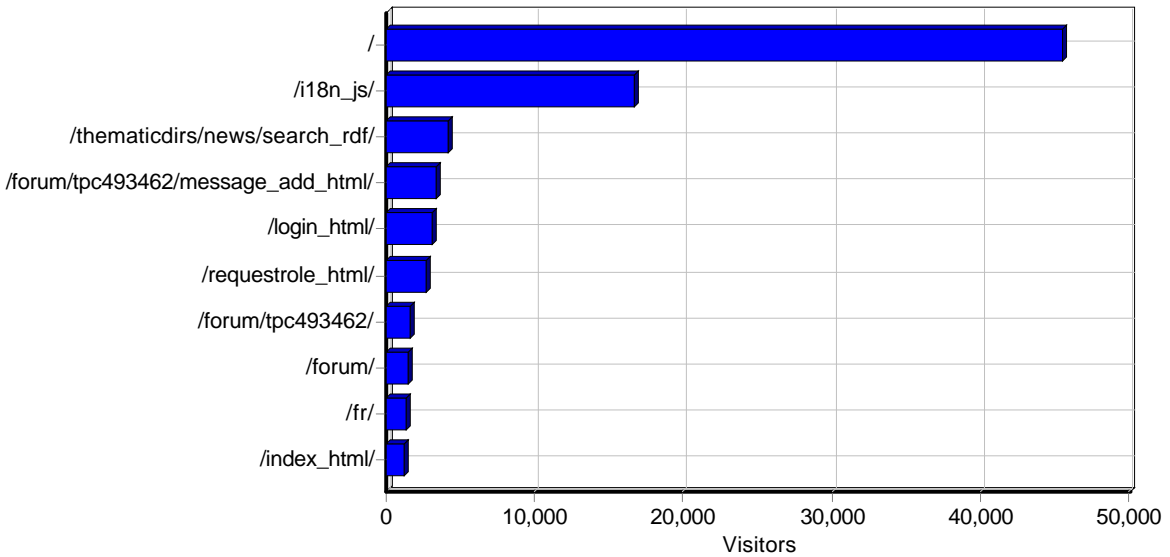

Top Entry Pages

Top Entry Pages

	Page	Visitors
1	http://www.emwis.net/	45,597
2	http://www.emwis.net/i18n_js/	16,715
3	http://www.emwis.net/thematicdirs/news/search_rdf/	4,183
4	http://www.emwis.net/forum/tpc493462/message_add_html/	3,386
5	http://www.emwis.net/login_html/	3,042
6	http://www.emwis.net/requestrole_html/	2,710
7	http://www.emwis.net/forum/tpc493462/	1,650
8	http://www.emwis.net/forum/	1,464
9	http://www.emwis.net/fr/	1,362
10	http://www.emwis.net/index_html/	1,254
11	http://www.emwis.net/initiatives/mediterranean-union/	1,202
12	http://www.emwis.net/feedback_html/	1,126
13	http://www.emwis.net/documents/meetings/events/selected-events-5th-world-water-forum-istanbul-36778/	1,110
14	http://www.emwis.net/forum/Arabic_Water_Thesaurus_Validation/message_add_html/	972
15	http://www.emwis.net/thematicdirs/journals/fo1716263/	959
16	http://www.emwis.net/thematicdirs/news/	885