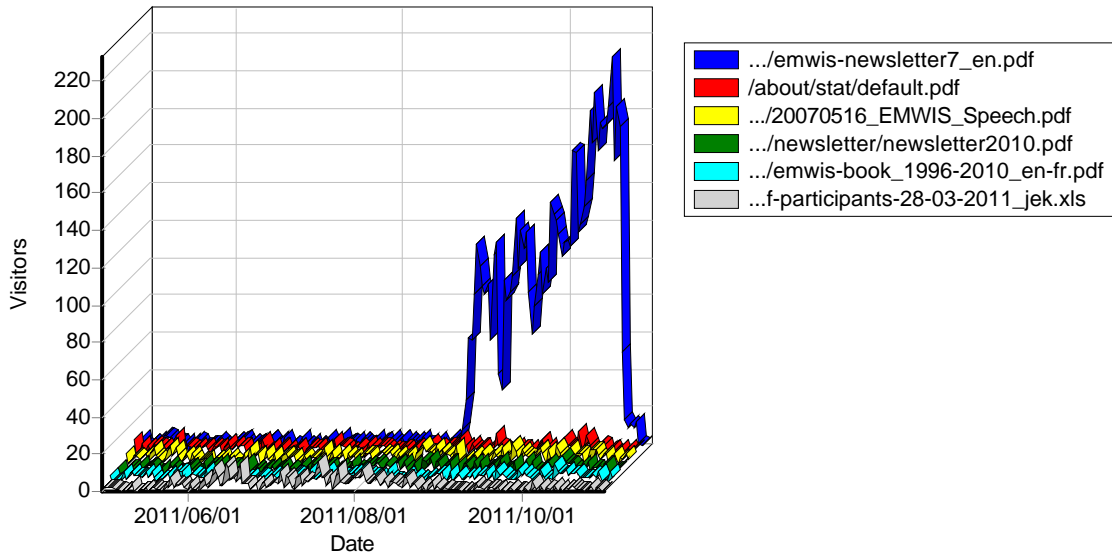

Daily File Access