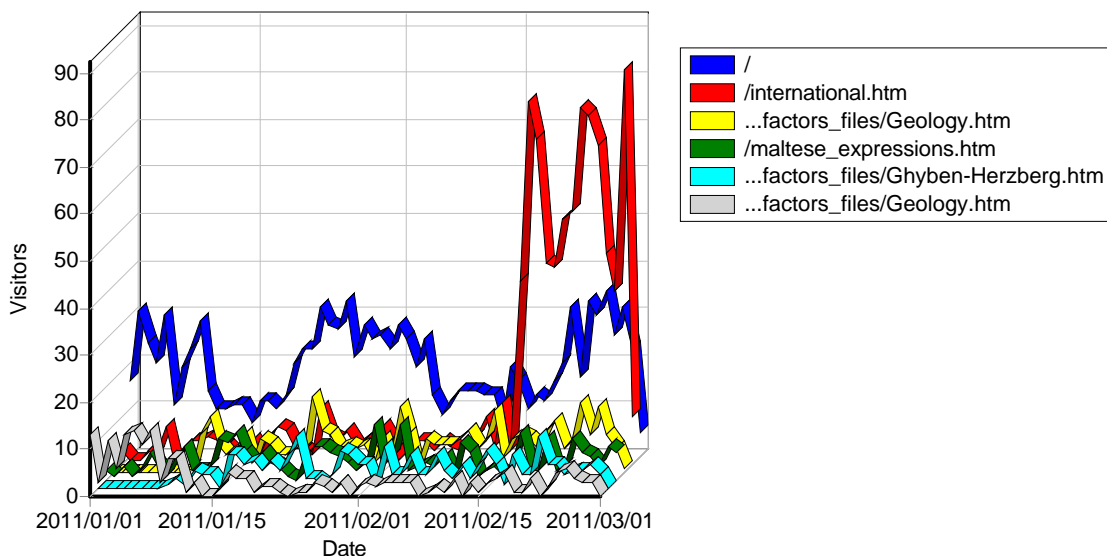

By Day of Week

Activity by Day of Week

Activity by Day of Week

Day	Hits	Visitors	Bandwidth (KB)
Monday	9,671	1,354	0
Tuesday	7,039	1,052	0
Wednesday	8,122	1,040	0
Thursday	9,816	1,084	0
Friday	8,423	1,021	0
Saturday	7,884	1,113	0
Sunday	7,179	1,116	0
Total	58,134	7,780	0

By Month

Activity by Month

Activity by Month

Month	Hits	Visitors	Bandwidth (KB)
Jan 2011	19,290	3,629	0
Feb 2011	38,465	4,119	0
Mar 2011	379	32	0
Total	58,134	7,780	0

Access Statistics

Pages

Daily Page Access