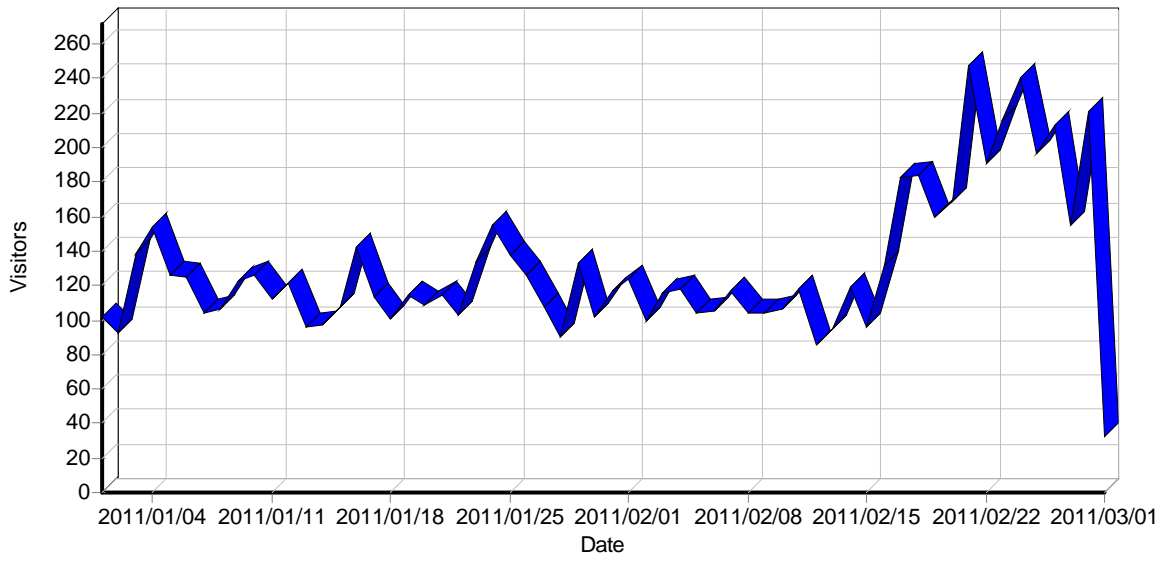

Report for Emwis-mt.org

Time range: 2011/01/01 00:39:59 - 2011/03/01 03:55:34

Generated on Tue Mar 01, 2011 - 04:00:57

General Statistics

Summary

Summary

Hits	
Total Hits	58,134
Average Hits per Day	968
Average Hits per Visitor	7.47
Cached Requests	2,374
Failed Requests	5,266
Page Views	
Total Page Views	10,035
Average Page Views per Day	167
Average Page Views per Visitor	1.29
Visitors	
Total Visitors	7,780
Average Visitors per Day	129
Total Unique IPs	3,092
Bandwidth	
Total Bandwidth	0 B
Average Bandwidth per Day	0 B
Average Bandwidth per Hit	0 B
Average Bandwidth per Visitor	0 B

Activity Statistics

Daily

Daily Visitors

Daily Hits

Daily Bandwidth

Daily Activity

Date	Hits	Page Views	Visitors	Average Visit Length	Bandwidth (KB)
Tue 2011/01/11	659	104	112	02:32	0
Wed 2011/01/12	697	95	121	01:27	0
Thu 2011/01/13	731	111	96	03:27	0
Fri 2011/01/14	475	92	97	02:33	0
Sat 2011/01/15	523	99	107	03:35	0
Sun 2011/01/16	915	225	142	02:46	0
Mon 2011/01/17	436	99	113	02:09	0
Tue 2011/01/18	627	230	101	02:23	0
Wed 2011/01/19	652	150	115	01:20	0
Thu 2011/01/20	791	238	109	02:16	0
Fri 2011/01/21	461	89	114	01:36	0
Sat 2011/01/22	487	117	103	01:19	0
Sun 2011/01/23	509	142	134	50	0
Mon 2011/01/24	1,092	156	155	01:24	0
Tue 2011/01/25	777	200	138	01:36	0
Wed 2011/01/26	702	205	126	53	0
Thu 2011/01/27	584	111	108	01:14	0
Fri 2011/01/28	464	158	90	01:11	0
Sat 2011/01/29	609	134	133	02:25	0
Sun 2011/01/30	459	150	102	12:19	0
Mon 2011/01/31	591	153	117	01:20	0
Tue 2011/02/01	713	185	124	03:30	0
Wed 2011/02/02	483	163	100	02:36	0
Thu 2011/02/03	780	117	116	02:44	0
Fri 2011/02/04	747	196	118	01:24	0
Sat 2011/02/05	533	204	104	01:05	0
Sun 2011/02/06	501	115	105	02:16	0
Mon 2011/02/07	585	119	117	02:17	0
Tue 2011/02/08	475	97	104	55	0
Wed 2011/02/09	616	123	104	01:13	0
Thu 2011/02/10	375	113	106	01:41	0
Fri 2011/02/11	599	99	118	02:23	0
Sat 2011/02/12	682	265	86	02:52	0
Sun 2011/02/13	537	77	95	01:14	0
Mon 2011/02/14	778	286	119	01:00	0