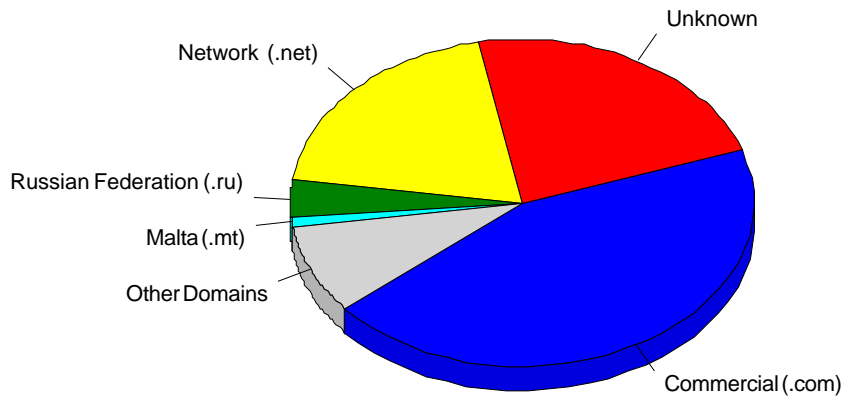

Top-Level Domains

	Domain	Description	Hits	Visitors	% of Total Visitors	Bandwidth (KB)
1	.com	Commercial	10,102	3,442	44.24%	0
2		Unknown	20,882	1,770	22.75%	0
3	.net	Network	15,325	1,528	19.64%	0
4	.ru	Russian Federation	652	279	3.59%	0
5	.mt	Malta	1,056	74	0.95%	0
6	.se	Sweden	128	61	0.78%	0
7	.org	Non-profit Organization	661	59	0.76%	0
8	.uk	United Kingdom	669	50	0.64%	0
9	.it	Italy	759	44	0.57%	0