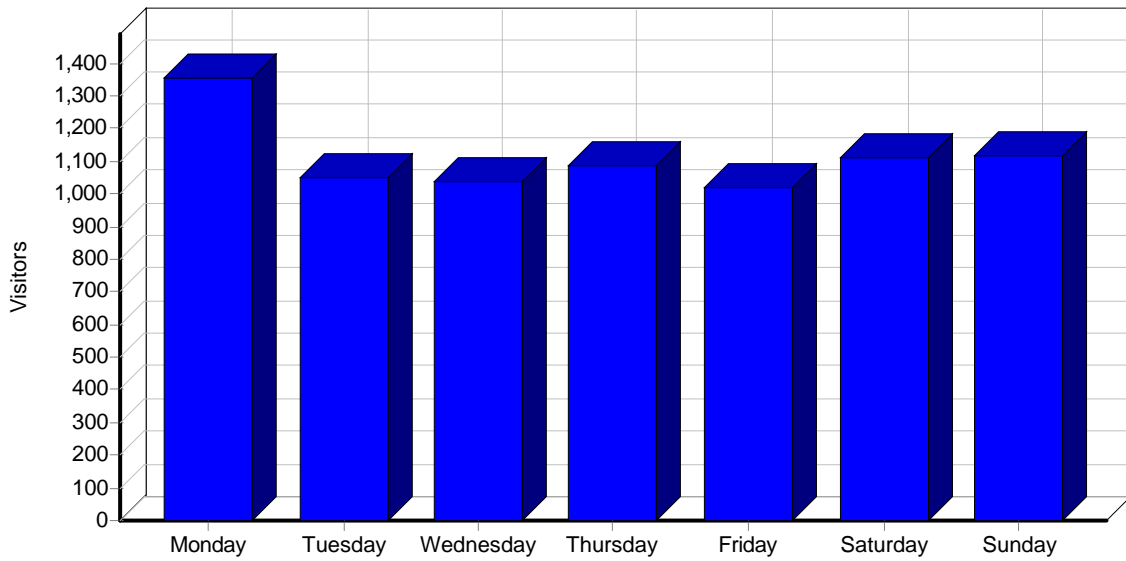

Tue 2011/02/15	443	98	96	02:00	0
Wed 2011/02/16	1,627	140	132	02:05	0
Thu 2011/02/17	2,826	246	183	01:12	0
Fri 2011/02/18	2,651	367	184	02:41	0
Sat 2011/02/19	1,907	179	159	02:40	0
Sun 2011/02/20	1,565	146	169	01:29	0
Mon 2011/02/21	2,024	226	247	02:17	0
Tue 2011/02/22	2,325	182	191	01:51	0
Wed 2011/02/23	2,647	281	216	01:06	0
Thu 2011/02/24	2,828	387	241	01:28	0
Fri 2011/02/25	2,517	315	196	01:29	0
Sat 2011/02/26	2,061	370	213	01:39	0
Sun 2011/02/27	1,732	234	155	01:47	0
Mon 2011/02/28	2,908	321	221	02:28	0
Tue 2011/03/01	379	36	32	38	0
Subtotal	52,085	8,745	6,584	02:03	0
Total	58,134	10,035	7,780	02:06	0

By Hour of Day

Activity by Hour of Day

Activity by Hour of Day

Hour	Hits	Visitors	Bandwidth (KB)
00:00 - 00:59	2,116	303	0
01:00 - 01:59	2,006	271	0
02:00 - 02:59	1,970	303	0
03:00 - 03:59	1,834	297	0
04:00 - 04:59	1,063	225	0
05:00 - 05:59	1,345	252	0
06:00 - 06:59	1,084	249	0
07:00 - 07:59	1,084	222	0
08:00 - 08:59	1,514	279	0
09:00 - 09:59	2,021	343	0
10:00 - 10:59	2,744	347	0
11:00 - 11:59	2,519	366	0
12:00 - 12:59	2,315	373	0
13:00 - 13:59	2,028	316	0

By Day of Week

Activity by Day of Week

Activity by Day of Week

Day	Hits	Visitors	Bandwidth (KB)
Monday	9,671	1,354	0
Tuesday	7,039	1,052	0
Wednesday	8,122	1,040	0
Thursday	9,816	1,084	0
Friday	8,423	1,021	0
Saturday	7,884	1,113	0
Sunday	7,179	1,116	0
Total	58,134	7,780	0