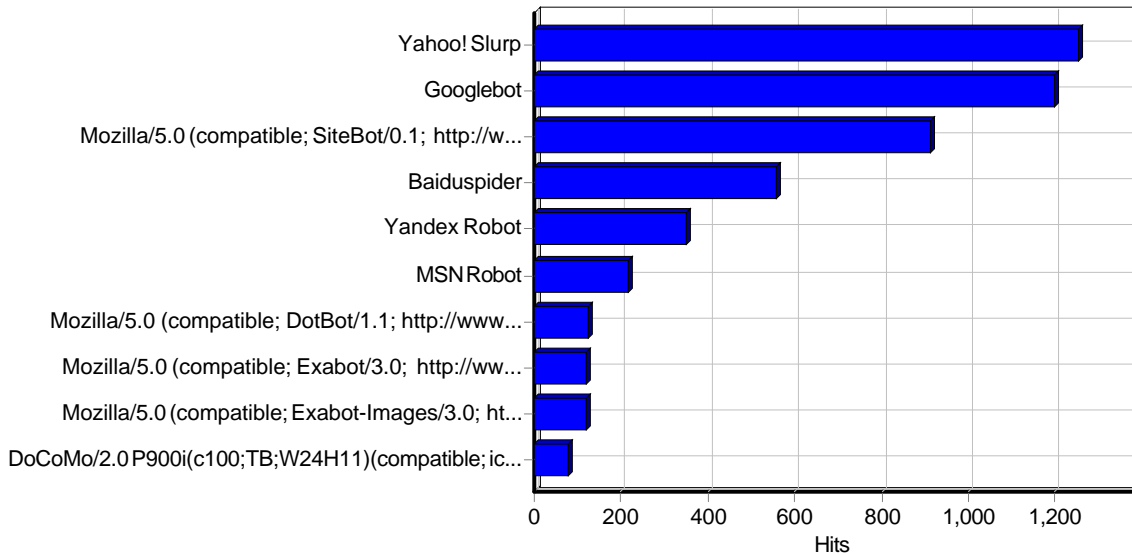

Top Spiders

Top Spiders

	Spider	Hits
1	Yahoo! Slurp	1,253
2	Googlebot	1,199
3	Mozilla/5.0 (compatible; SiteBot/0.1; http://www.sitebot.org/robot/)	913
4	Baiduspider	556
5	Yandex Robot	351
6	MSNRobot	216
7	Mozilla/5.0 (compatible; DotBot/1.1; http://www.dotnetdotcom.org/crawler@dotnetdotcom.org)	126
8	Mozilla/5.0 (compatible; Exabot/3.0; http://www.exabot.com/go/robot)	120
9	Mozilla/5.0 (compatible; Exabot-Images/3.0; http://www.exabot.com/go/robot)	120
10	DoCoMo/2.0 P900i(c100;TB;W24H11)(compatible; ichiro/mobile goo; http://help.goo.ne.jp/door/crawler.html)	77
11	Entireweb Robot	75
12	Cityreview Robot (http://www.cityreview.org/crawler/)	64
13	ichiro/4.0 (http://help.goo.ne.jp/door/crawler.html)	43
14	AskJeeves Robot	39
15	Yeti/1.0 (NHN Corp.; http://help.naver.com/robots/)	38
16	Sogou web spider/4.0 (http://www.sogou.com/docs/help/webmasters.htm#07)	29