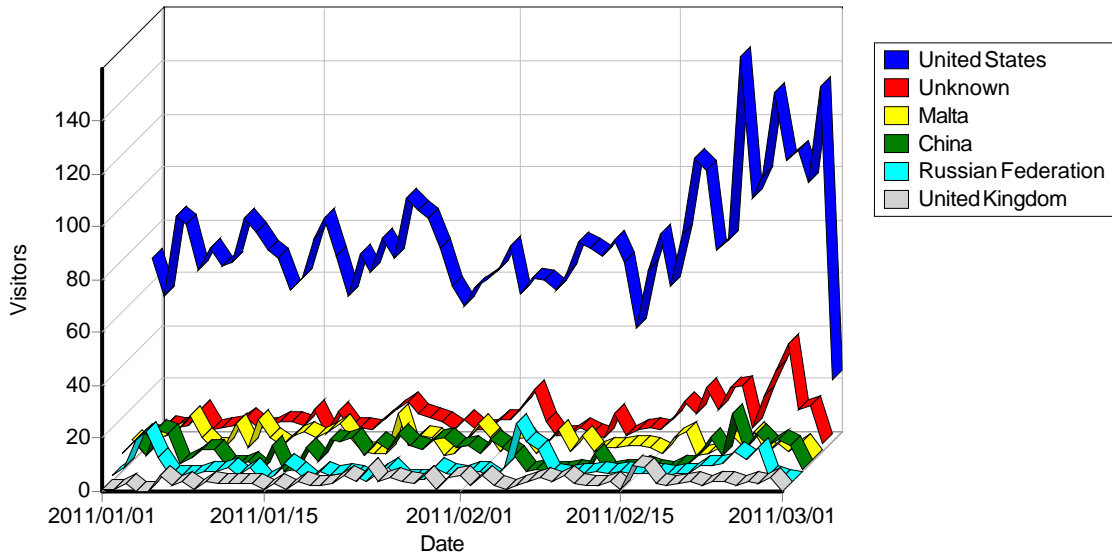

Countries

Daily Countries Activity

Most Active Countries