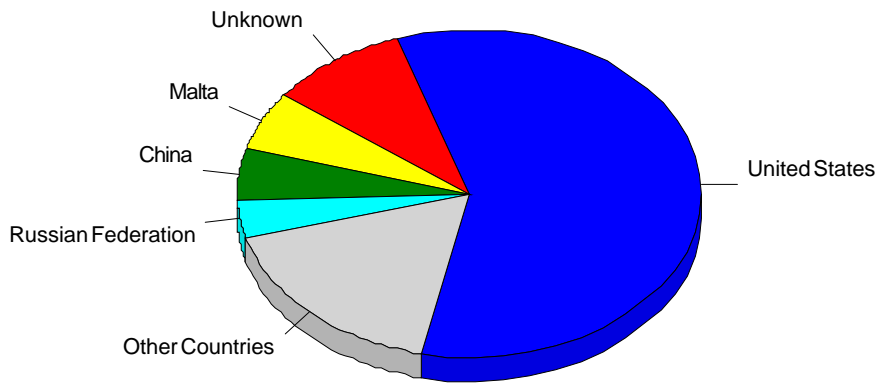

Top-Level Domains

Daily Top-Level Domains

Top-Level Domains

Top-Level Domains

	Domain	Description	Hits	Visitors	% of Total Visitors	Bandwidth (KB)
1	.com	Commercial	10,102	3,442	44.24%	0
2		Unknown	20,882	1,770	22.75%	0
3	.net	Network	15,325	1,528	19.64%	0
4	.ru	Russian Federation	652	279	3.59%	0
5	.mt	Malta	1,056	74	0.95%	0
6	.se	Sweden	128	61	0.78%	0
7	.org	Non-profit Organization	661	59	0.76%	0
8	.uk	United Kingdom	669	50	0.64%	0
9	.it	Italy	759	44	0.57%	0

Countries

Daily Countries Activity

Most Active Countries

Most Active Countries

	Country	Hits	Visitors	% of Total Visitors	Bandwidth (KB)
1	United States	24,719	4,538	58.33%	0
2	Unknown	9,793	758	9.74%	0
3	Malta	6,345	451	5.80%	0
4	China	515	401	5.15%	0
5	Russian Federation	411	278	3.57%	0
6	United Kingdom	2,727	202	2.60%	0
7	France	499	189	2.43%	0
8	Canada	2,202	128	1.65%	0
9	Sweden	189	77	0.99%	0
10	United Arab Emirates	344	61	0.78%	0
11	Germany	829	54	0.69%	0
12	Italy	890	53	0.68%	0
13	Hong Kong	199	44	0.57%	0
14	Japan	153	36	0.46%	0
15	India	461	31	0.40%	0
16	Australia	373	31	0.40%	0