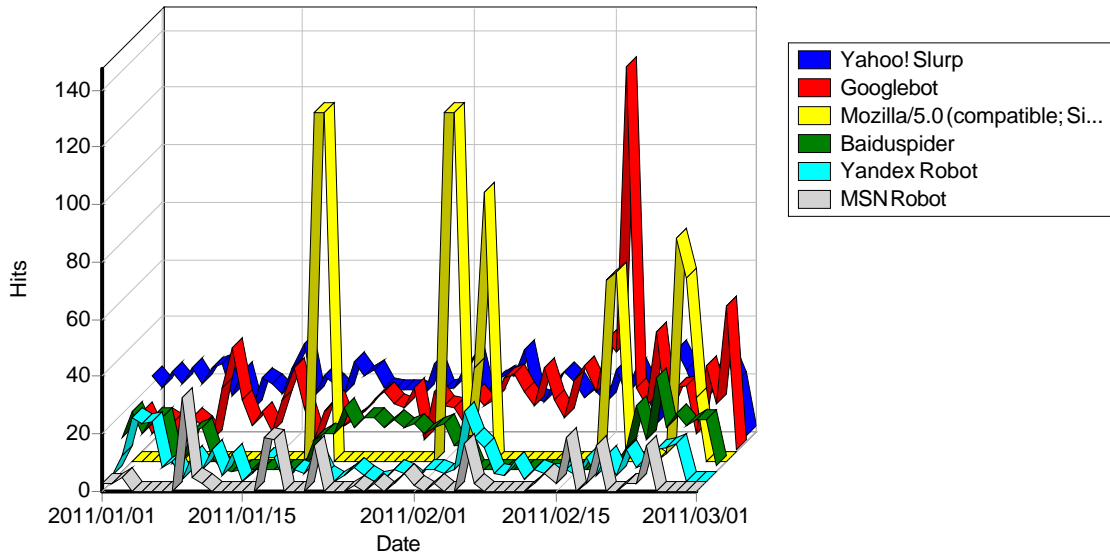

Spiders

Daily Spider Activity