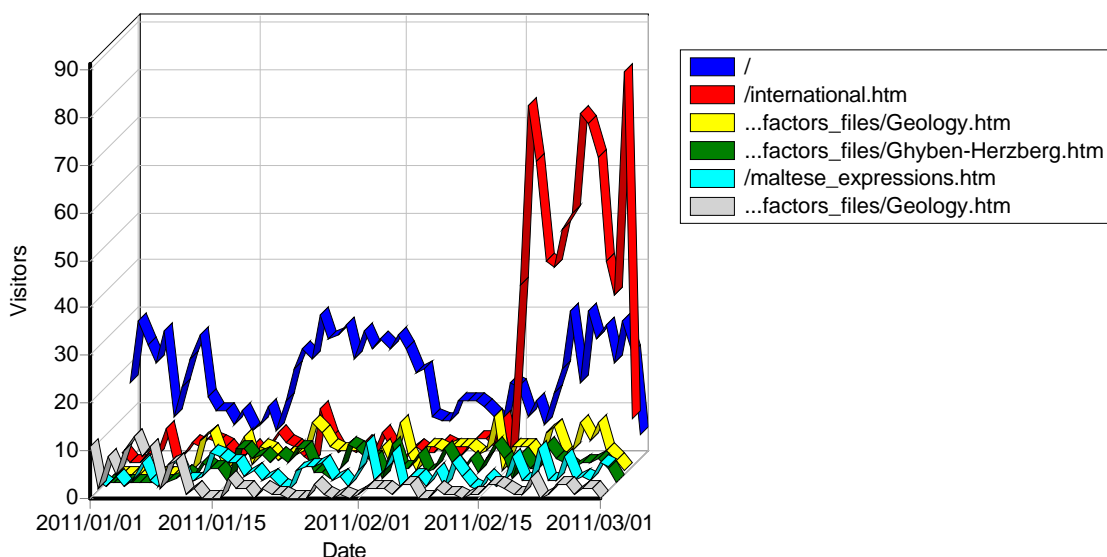

Exit Pages

Daily Exit Pages