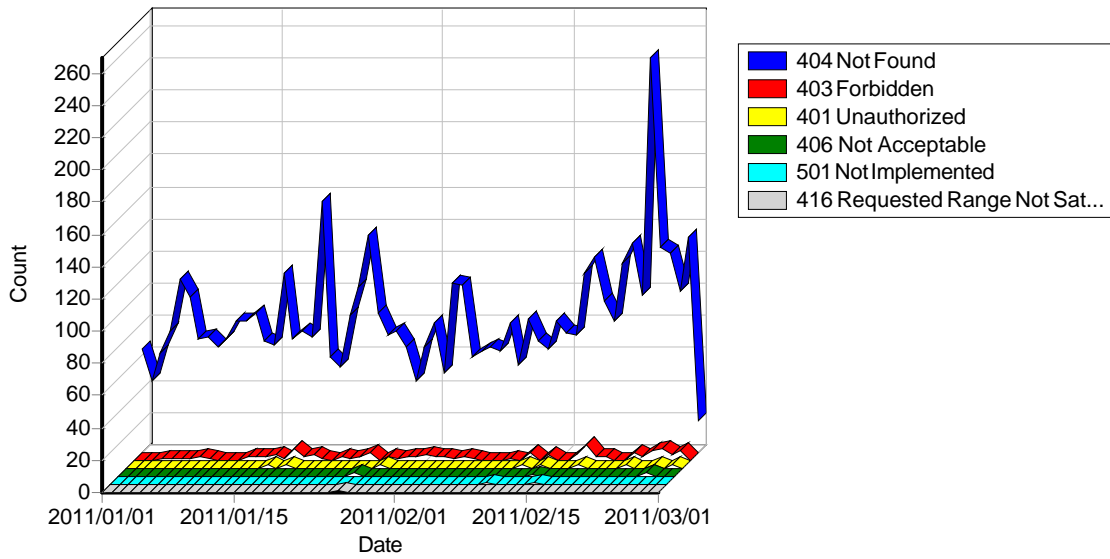

Errors

Types

Daily Error Types

Error Types