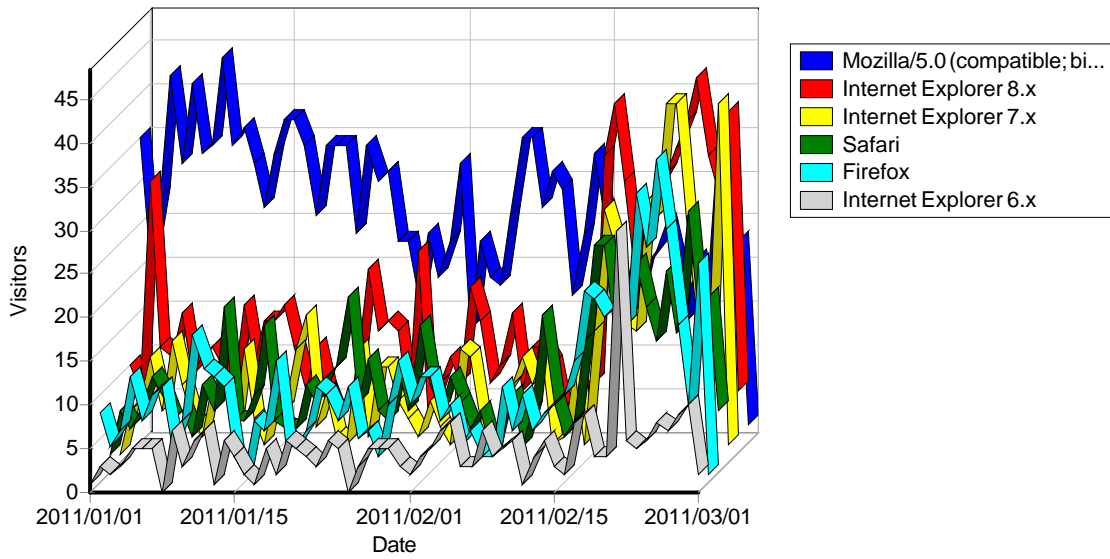

Browsers

Browsers

Daily Used Browsers

Most Used Browsers