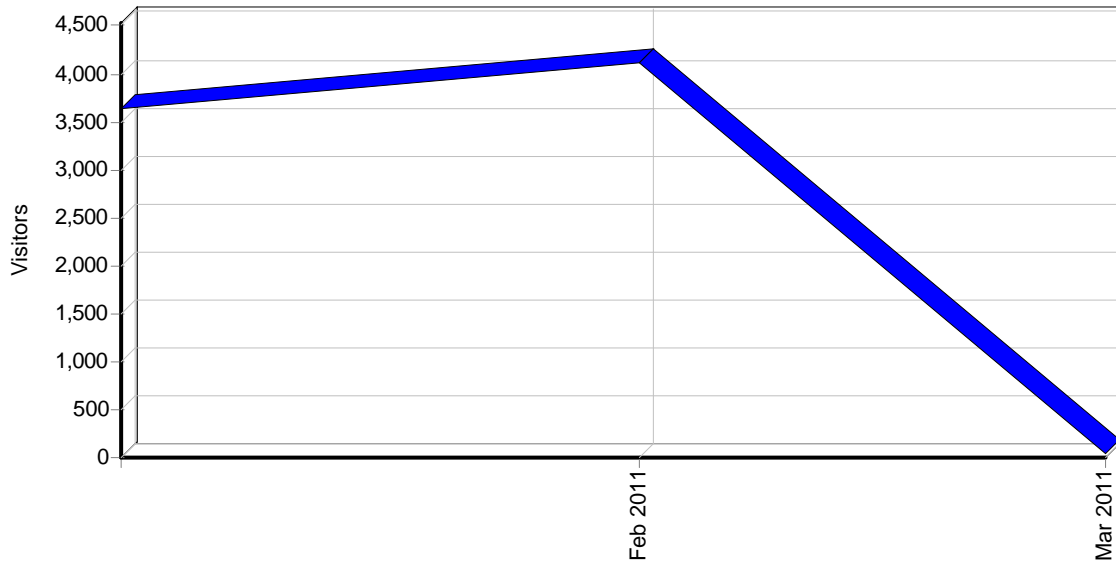

By Day of Week

Activity by Day of Week

Activity by Day of Week

Day	Hits	Visitors	Bandwidth (KB)
Monday	9,671	1,354	0
Tuesday	7,039	1,052	0
Wednesday	8,122	1,040	0
Thursday	9,816	1,084	0
Friday	8,423	1,021	0
Saturday	7,884	1,113	0
Sunday	7,179	1,116	0
Total	58,134	7,780	0

By Month

Activity by Month

Activity by Month

Month	Hits	Visitors	Bandwidth (KB)
Jan 2011	19,290	3,629	0
Feb 2011	38,465	4,119	0
Mar 2011	379	32	0
Total	58,134	7,780	0

Access Statistics

Pages

Daily Page Access