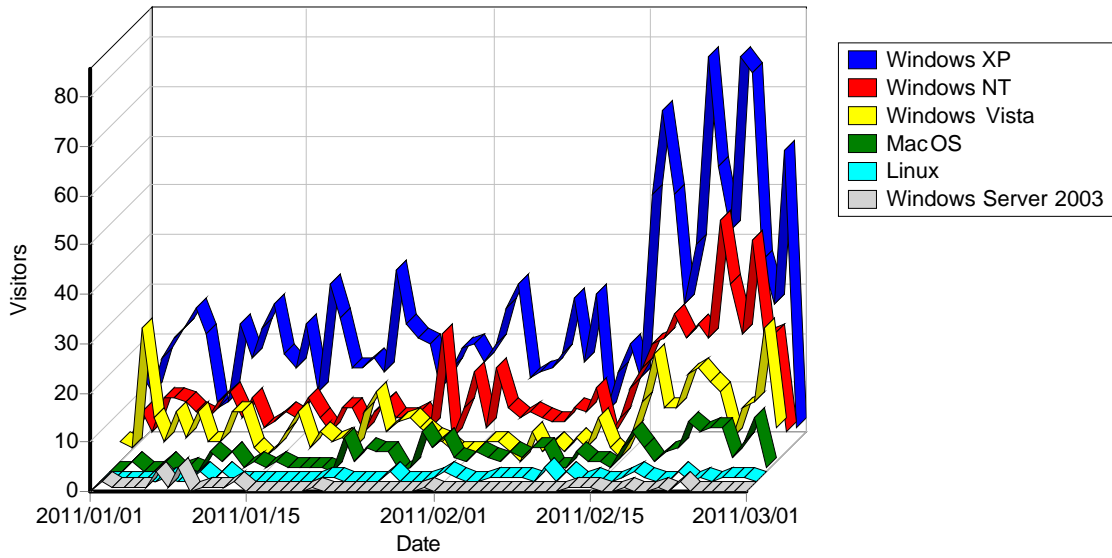

Daily Used Operating Systems

Most Used Operating Systems