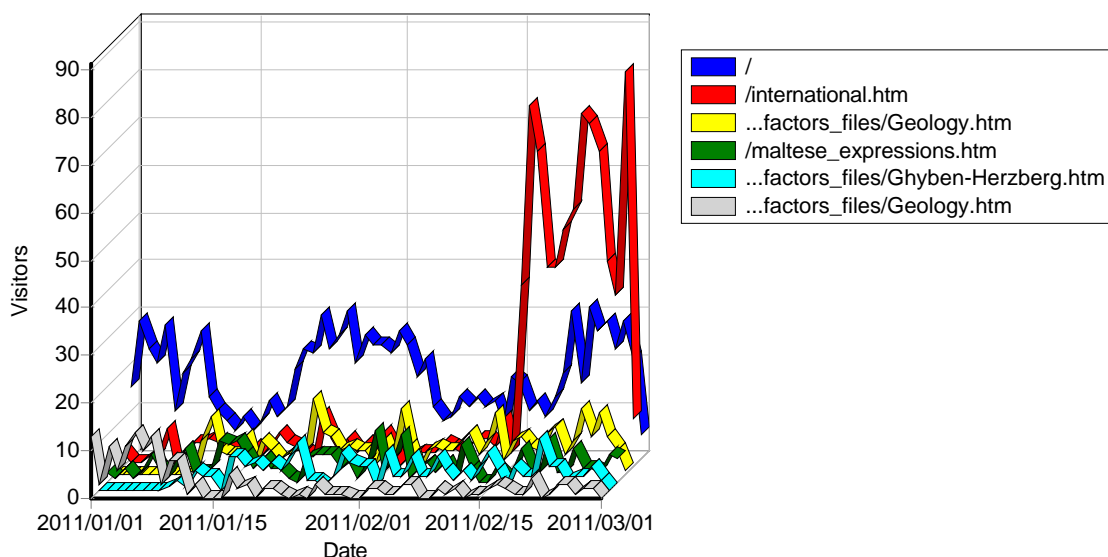

Entry Pages

Daily Entry Pages