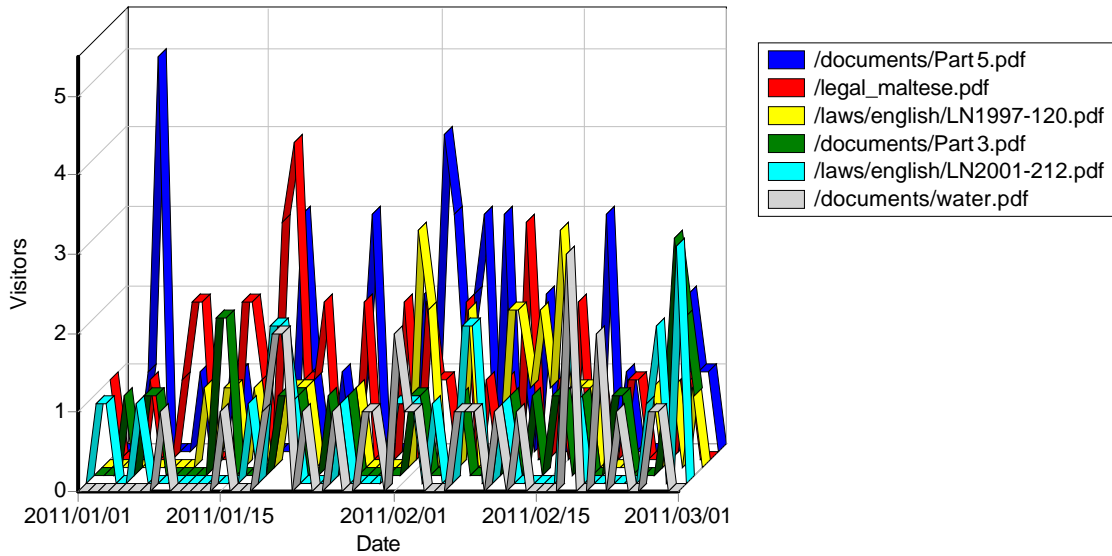

Daily File Access