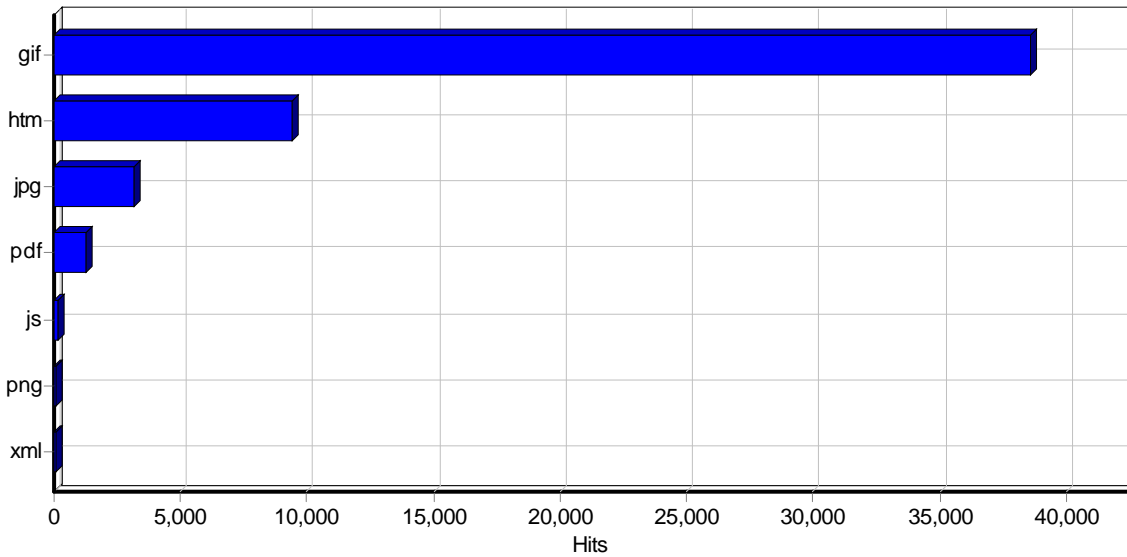

Most Requested File Types

Most Requested File Types

	File Type	Hits	Incomplete Requests	Bandwidth (KB)
1	gif	38,599	38	0
2	htm	9,416	43	0
3	jpg	3,169	75	0
4	pdf	1,301	47	0
5	js	182	0	0
6	png	118	3	0
7	xml	83	0	0
	Total	52,868	206	0