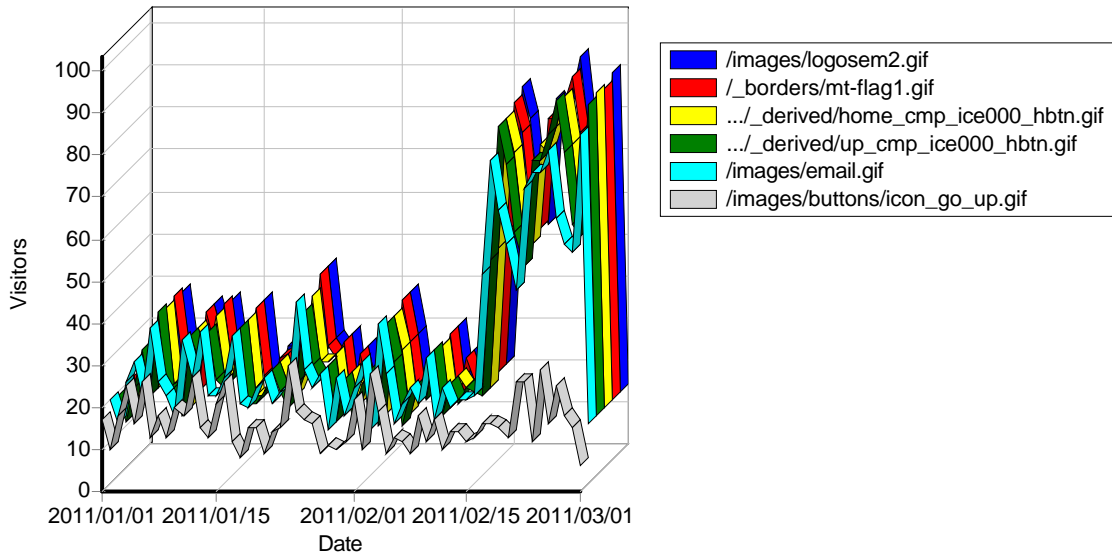

Daily Image Access