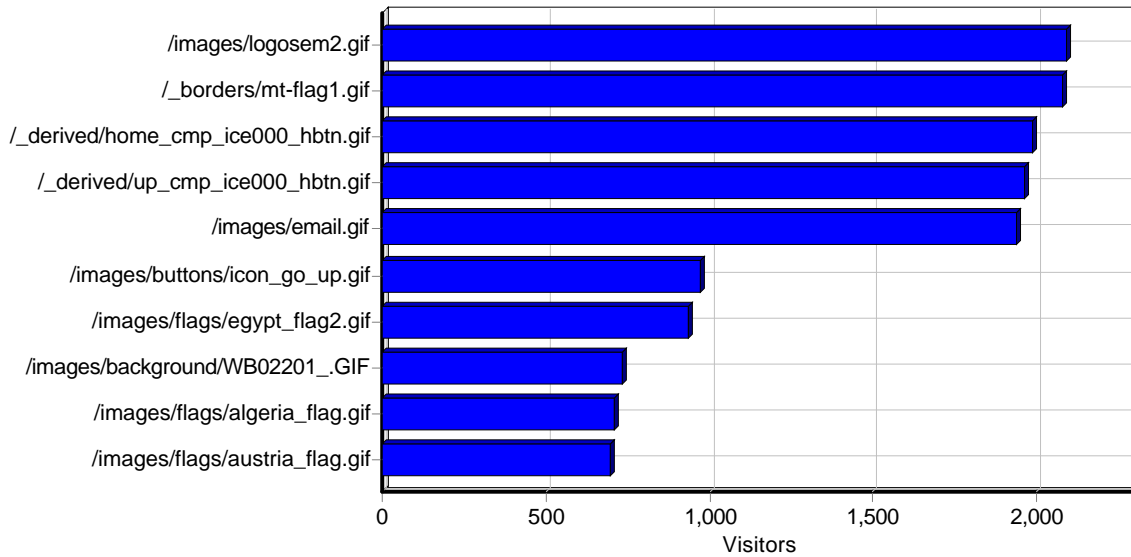

Most Requested Images

Most Requested Images

	Image	Hits	Incomplete Requests	Visitors	Bandwidth (KB)
1	http://www.emwis-mt.org/images/logosem2.gif	2,211	1	2,089	0
2	http://www.emwis-mt.org/_borders/mt-flag1.gif	2,228	23	2,080	0
3	http://www.emwis-mt.org/_derived/home_cmp_ice000_hbtn.gif	2,094	1	1,986	0
4	http://www.emwis-mt.org/_derived/up_cmp_ice000_hbtn.gif	2,062	0	1,962	0
5	http://www.emwis-mt.org/images/email.gif	2,036	0	1,940	0
6	http://www.emwis-mt.org/images/buttons/icon_go_up.gif	1,034	0	973	0
7	http://www.emwis-mt.org/images/flags/egypt_flag2.gif	1,097	4	938	0
8	http://www.emwis-mt.org/images/background/WB02201_GIF	775	5	735	0
9	http://www.emwis-mt.org/images/flags/algeria_flag.gif	728	0	708	0
10	http://www.emwis-mt.org/images/flags/austria_flag.gif	718	0	698	0
11	http://www.emwis-mt.org/images/flags/belgium_flag.gif	718	0	696	0
12	http://www.emwis-mt.org/images/flags/cyprus_flag.gif	707	0	690	0
13	http://www.emwis-mt.org/images/flags/denmark_flag.gif	706	0	686	0
14	http://www.emwis-mt.org/images/flags/finland_flag2.gif	698	0	676	0
15	http://www.emwis-mt.org/images/flags/france_flag.gif	694	0	671	0
16	http://www.emwis-mt.org/images/flags/german_flag.gif	690	0	669	0