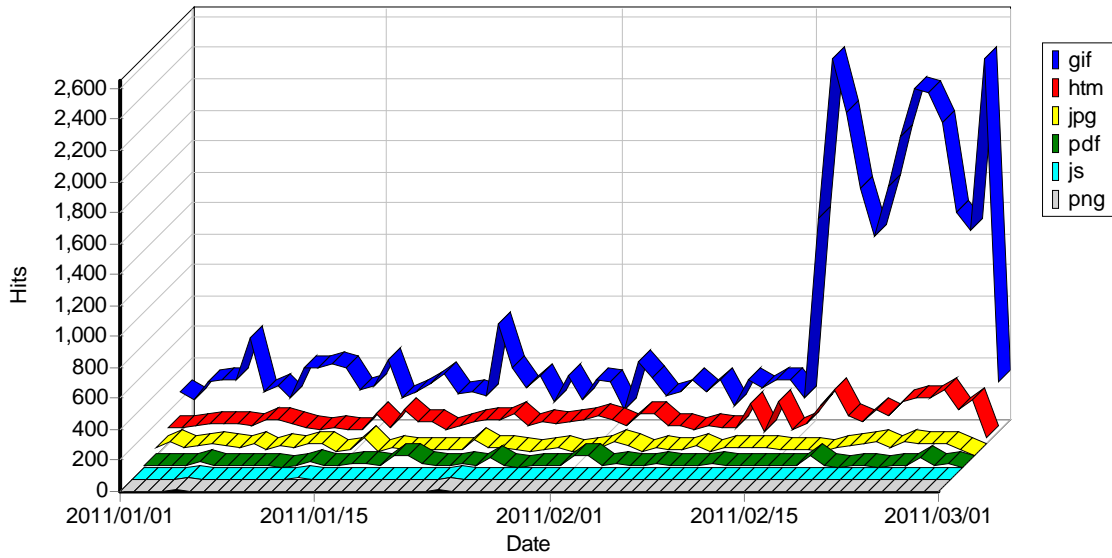

File Types

Daily File Type Access