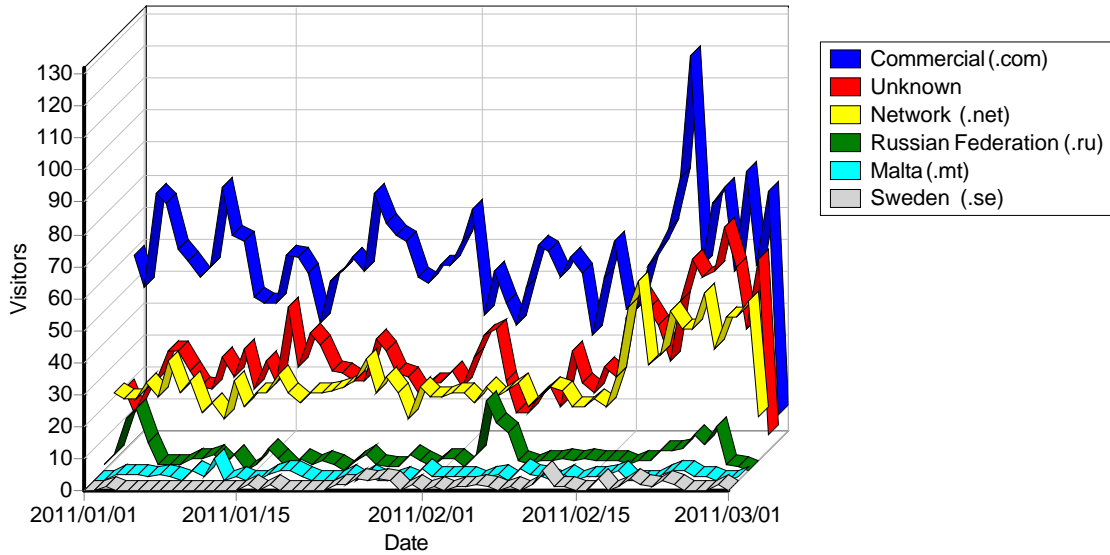

48	baiduspider-220-181-108-167.crawl.baidu.com	China	14	14	0
49	msnbot-207-46-204-179.search.msn.com	United States	26	14	0
50	msnbot-207-46-204-182.search.msn.com	United States	19	14	0
	Subtotal		4,894	2,409	0
	Total		58,134	7,780	0

Top-Level Domains

Daily Top-Level Domains

Top-Level Domains