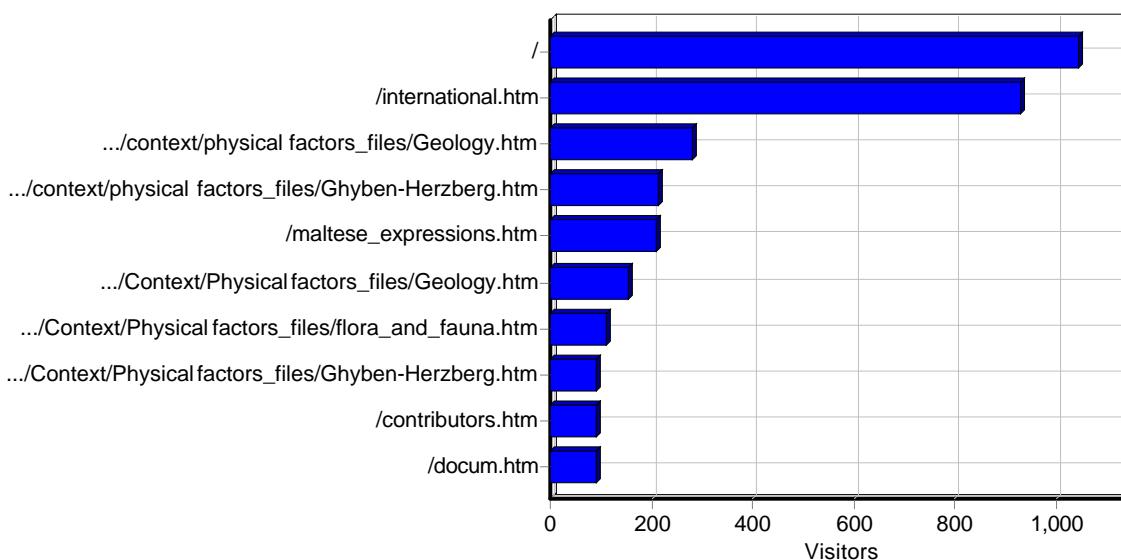

Top Exit Pages

Top Exit Pages

	Page	Visitors
1	http://www.emwis-mt.org/	1,043
2	http://www.emwis-mt.org/international.htm	930
3	http://www.emwis-mt.org/documentation/context/physical factors_files/Geology.htm	279
4	http://www.emwis-mt.org/documentation/context/physical factors_files/Ghyben-Herzberg.htm	213
5	http://www.emwis-mt.org/maltese_expressions.htm	208
6	http://www.emwis-mt.org/documentation/Context/Physical factors_files/Geology.htm	153
7	http://www.emwis-mt.org/documentation/Context/Physical factors_files/flora_and_fauna.htm	110
8	http://www.emwis-mt.org/documentation/Context/Physical factors_files/Ghyben-Herzberg.htm	92
9	http://www.emwis-mt.org/contributors.htm	91
10	http://www.emwis-mt.org/docum.htm	91
11	http://www.emwis-mt.org/documentation/context/physical factors_files/flora_and_fauna.htm	90
12	http://www.emwis-mt.org/site_map.htm	81
13	http://www.emwis-mt.org/contact.htm	81
14	http://www.emwis-mt.org/ngo's.htm	78
15	http://www.emwis-mt.org/documentation/libraries.htm	78
16	http://www.emwis-mt.org/place_names.htm	72