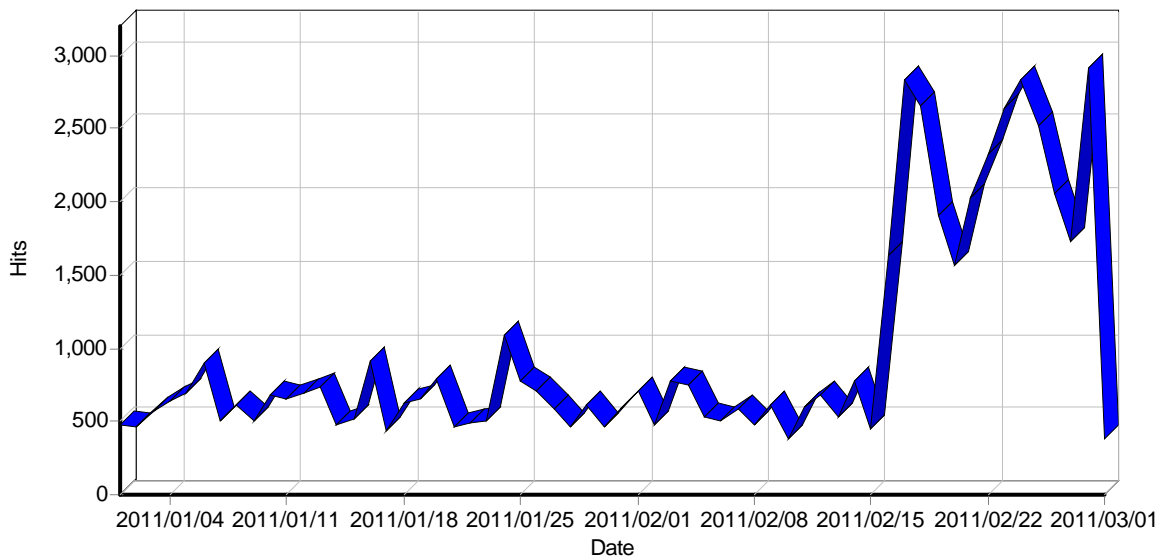

Report for Emwis-mt.org

Time range: 2011/01/01 00:39:59 - 2011/03/01 03:55:34

Generated on Tue Mar 01, 2011 - 04:00:57

General Statistics

Summary

Summary

Hits	
Total Hits	58,134
Average Hits per Day	968
Average Hits per Visitor	7.47
Cached Requests	2,374
Failed Requests	5,266
Page Views	
Total Page Views	10,035
Average Page Views per Day	167
Average Page Views per Visitor	1.29
Visitors	
Total Visitors	7,780
Average Visitors per Day	129
Total Unique IPs	3,092
Bandwidth	
Total Bandwidth	0 B
Average Bandwidth per Day	0 B
Average Bandwidth per Hit	0 B
Average Bandwidth per Visitor	0 B

Activity Statistics

Daily

Daily Visitors

Daily Hits

Daily Bandwidth

Daily Activity

Date	Hits	Page Views	Visitors	Average Visit Length	Bandwidth (KB)
Tue 2011/01/11	659	104	112	02:32	0
Wed 2011/01/12	697	95	121	01:27	0
Thu 2011/01/13	731	111	96	03:27	0
Fri 2011/01/14	475	92	97	02:33	0
Sat 2011/01/15	523	99	107	03:35	0
Sun 2011/01/16	915	225	142	02:46	0
Mon 2011/01/17	436	99	113	02:09	0
Tue 2011/01/18	627	230	101	02:23	0
Wed 2011/01/19	652	150	115	01:20	0
Thu 2011/01/20	791	238	109	02:16	0
Fri 2011/01/21	461	89	114	01:36	0
Sat 2011/01/22	487	117	103	01:19	0
Sun 2011/01/23	509	142	134	50	0
Mon 2011/01/24	1,092	156	155	01:24	0
Tue 2011/01/25	777	200	138	01:36	0
Wed 2011/01/26	702	205	126	53	0
Thu 2011/01/27	584	111	108	01:14	0
Fri 2011/01/28	464	158	90	01:11	0
Sat 2011/01/29	609	134	133	02:25	0
Sun 2011/01/30	459	150	102	12:19	0
Mon 2011/01/31	591	153	117	01:20	0
Tue 2011/02/01	713	185	124	03:30	0
Wed 2011/02/02	483	163	100	02:36	0
Thu 2011/02/03	780	117	116	02:44	0
Fri 2011/02/04	747	196	118	01:24	0
Sat 2011/02/05	533	204	104	01:05	0
Sun 2011/02/06	501	115	105	02:16	0
Mon 2011/02/07	585	119	117	02:17	0
Tue 2011/02/08	475	97	104	55	0
Wed 2011/02/09	616	123	104	01:13	0
Thu 2011/02/10	375	113	106	01:41	0
Fri 2011/02/11	599	99	118	02:23	0
Sat 2011/02/12	682	265	86	02:52	0
Sun 2011/02/13	537	77	95	01:14	0
Mon 2011/02/14	778	286	119	01:00	0