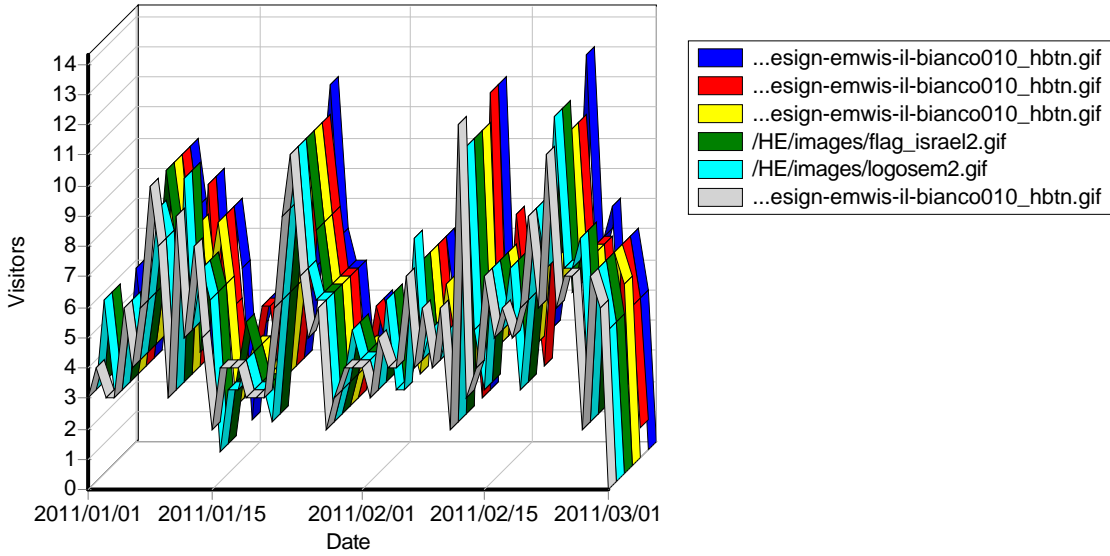

Daily Image Access