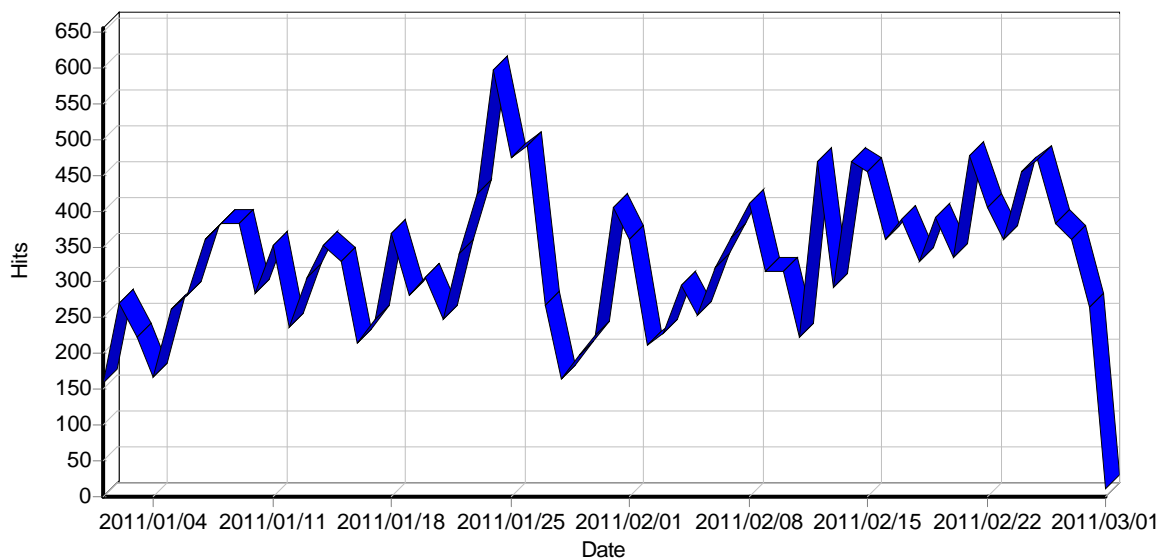

Activity Statistics

Daily

Daily Hits