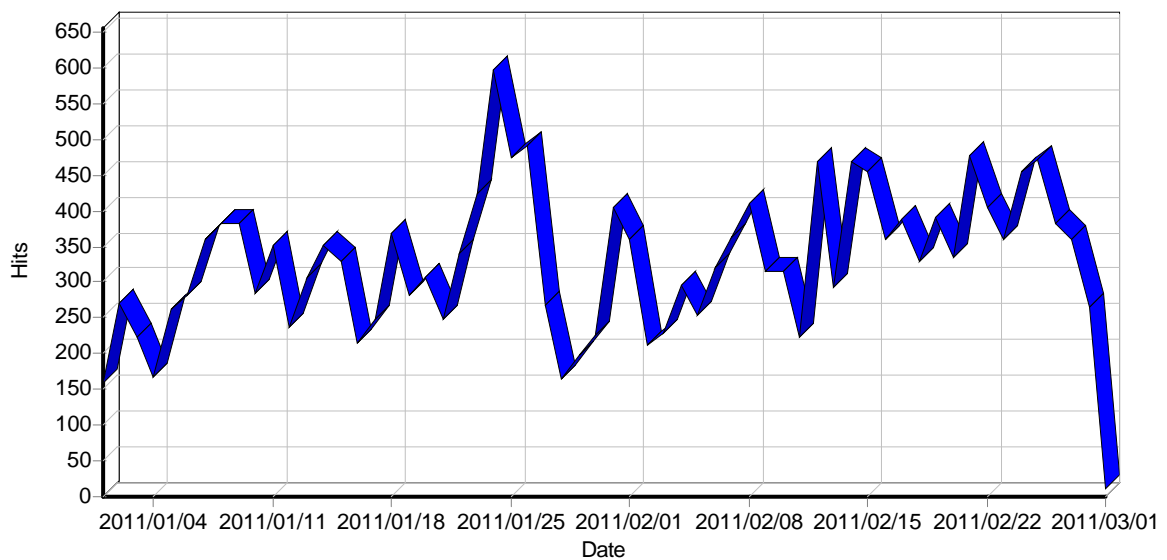

Report for Emwis-il.org

Time range: 2011/01/01 00:08:49 - 2011/03/01 01:10:49

Generated on Tue Mar 01, 2011 - 01:35:35

General Statistics

Summary

Summary

Hits	
Total Hits	19,583
Average Hits per Day	326
Average Hits per Visitor	4.17
Cached Requests	2,647
Failed Requests	2,154
Page Views	
Total Page Views	6,544
Average Page Views per Day	109
Average Page Views per Visitor	1.39
Visitors	
Total Visitors	4,692
Average Visitors per Day	78
Total Unique IPs	926
Bandwidth	
Total Bandwidth	0 B
Average Bandwidth per Day	0 B
Average Bandwidth per Hit	0 B
Average Bandwidth per Visitor	0 B

Activity Statistics

Daily

Daily Visitors

Daily Hits

Daily Bandwidth

Daily Activity

Date	Hits	Page Views	Visitors	Average Visit Length	Bandwidth (KB)
Tue 2011/01/11	352	78	82	02:33	0
Wed 2011/01/12	238	76	81	02:00	0
Thu 2011/01/13	307	65	68	02:09	0
Fri 2011/01/14	351	87	77	02:42	0
Sat 2011/01/15	328	75	66	03:44	0
Sun 2011/01/16	216	112	81	01:27	0
Mon 2011/01/17	248	88	96	01:59	0
Tue 2011/01/18	367	201	102	02:46	0
Wed 2011/01/19	282	156	86	01:27	0
Thu 2011/01/20	308	81	70	03:15	0
Fri 2011/01/21	247	144	89	37	0
Sat 2011/01/22	341	124	82	53	0
Sun 2011/01/23	425	142	76	53	0
Mon 2011/01/24	596	110	89	01:35	0
Tue 2011/01/25	475	101	82	54	0
Wed 2011/01/26	490	108	73	01:25	0
Thu 2011/01/27	268	103	53	23	0
Fri 2011/01/28	165	53	52	42	0
Sat 2011/01/29	197	61	64	59	0
Sun 2011/01/30	227	65	60	02:40	0
Mon 2011/01/31	405	68	38	02:17	0
Tue 2011/02/01	359	189	69	01:28	0
Wed 2011/02/02	211	78	67	01:59	0
Thu 2011/02/03	228	74	60	01:46	0
Fri 2011/02/04	296	146	73	01:21	0
Sat 2011/02/05	253	125	89	42	0
Sun 2011/02/06	321	70	74	39	0
Mon 2011/02/07	363	80	73	01:29	0
Tue 2011/02/08	410	97	87	01:06	0
Wed 2011/02/09	316	97	77	01:16	0
Thu 2011/02/10	314	118	79	43	0
Fri 2011/02/11	224	79	82	02:20	0
Sat 2011/02/12	470	152	85	01:40	0
Sun 2011/02/13	293	109	112	02:12	0
Mon 2011/02/14	470	159	94	02:02	0