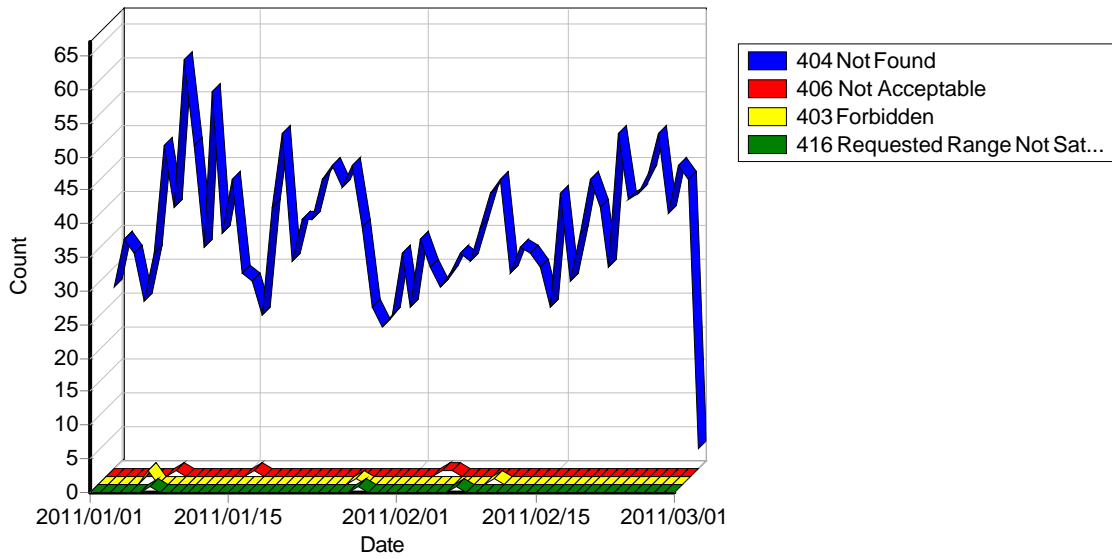

Errors

Types

Daily Error Types

Error Types