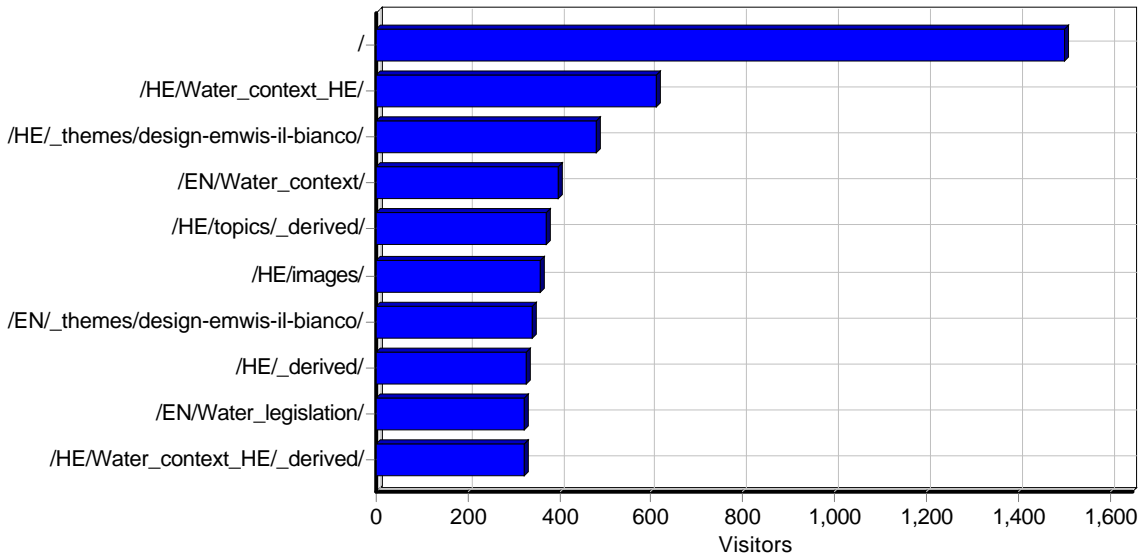

Most Requested Directories

Most Requested Directories

	Directory	Hits	Incomplete Requests	Visitors	Bandwidth (KB)
1	http://www.emwis-il.org/	1,628	0	1,500	0
2	http://www.emwis-il.org/HE/Water_context_HE/	1,037	13	609	0
3	http://www.emwis-il.org/HE/_themes/design-emwis-il-bianco/	649	5	482	0
4	http://www.emwis-il.org/EN/Water_context/	750	0	398	0
5	http://www.emwis-il.org/HE/topics/_derived/	2,829	0	371	0
6	http://www.emwis-il.org/HE/images/	1,443	0	357	0
7	http://www.emwis-il.org/EN/_themes/design-emwis-il-bianco/	384	0	340	0
8	http://www.emwis-il.org/HE/_derived/	723	0	329	0
9	http://www.emwis-il.org/EN/Water_legislation/	520	0	325	0
10	http://www.emwis-il.org/HE/Water_context_HE/_derived/	741	0	323	0
11	http://www.emwis-il.org/HE/Water_legislation_HE/_derived/	721	0	319	0
12	http://www.emwis-il.org/EN/	430	0	288	0
13	http://www.emwis-il.org/HE/Water_legislation_HE/	497	0	277	0
14	http://www.emwis-il.org/HE/Water_context_HE/images/	866	4	275	0
15	http://www.emwis-il.org/EN/topics/	398	0	253	0
16	http://www.emwis-il.org/HE/	335	0	246	0