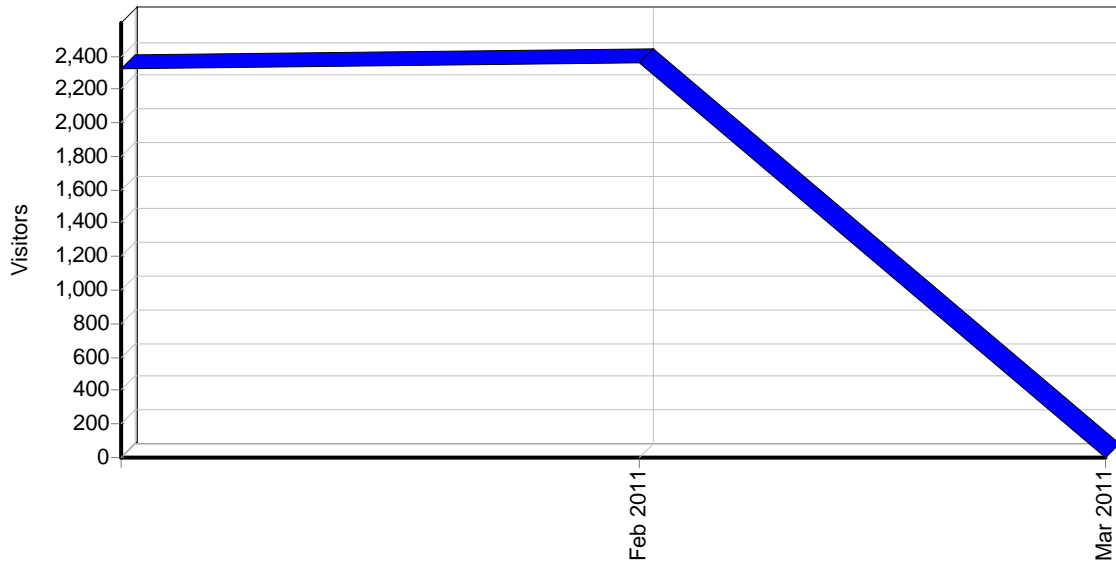

By Day of Week

Activity by Day of Week

Activity by Day of Week

Day	Hits	Visitors	Bandwidth (KB)
Monday	3,331	708	0
Tuesday	3,001	703	0
Wednesday	2,520	629	0
Thursday	2,553	585	0
Friday	2,444	610	0
Saturday	2,903	726	0
Sunday	2,831	731	0
Total	19,583	4,692	0

By Month

Activity by Month

Activity by Month

Month	Hits	Visitors	Bandwidth (KB)
Jan 2011	9,608	2,327	0
Feb 2011	9,964	2,361	0
Mar 2011	11	4	0
Total	19,583	4,692	0

Access Statistics

Pages

Daily Page Access

Most Popular Pages