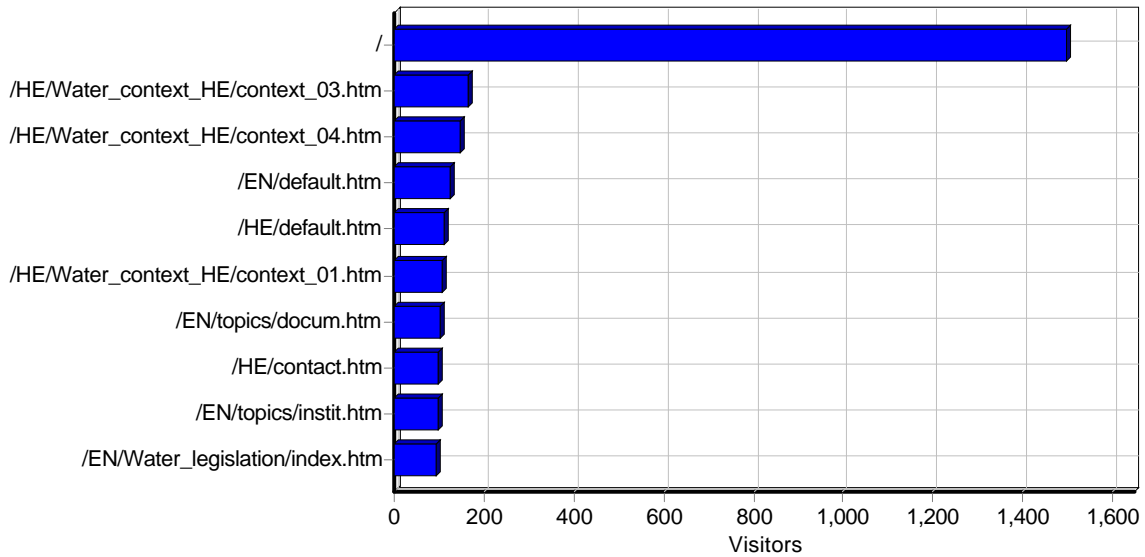

By Day of Week

Activity by Day of Week

Activity by Day of Week

Day	Hits	Visitors	Bandwidth (KB)
Monday	3,331	708	0
Tuesday	3,001	703	0
Wednesday	2,520	629	0
Thursday	2,553	585	0
Friday	2,444	610	0
Saturday	2,903	726	0
Sunday	2,831	731	0
Total	19,583	4,692	0

By Month

Activity by Month

Activity by Month

Month	Hits	Visitors	Bandwidth (KB)
Jan 2011	9,608	2,327	0
Feb 2011	9,964	2,361	0
Mar 2011	11	4	0
Total	19,583	4,692	0

Access Statistics

Pages

Daily Page Access

Most Popular Pages

Most Popular Pages

	Page	Hits	Incomplete Requests	Visitors	Bandwidth (KB)
1	http://www.emwis-il.org/	1,623	0	1,499	0
2	http://www.emwis-il.org/HE/Water_context_HE/context_03.htm	176	1	166	0
3	http://www.emwis-il.org/HE/Water_context_HE/context_04.htm	166	6	145	0
4	http://www.emwis-il.org/EN/default.htm	131	0	125	0
5	http://www.emwis-il.org/HE/default.htm	115	0	111	0
6	http://www.emwis-il.org/HE/Water_context_HE/context_01.htm	114	1	106	0
7	http://www.emwis-il.org/EN/topics/docum.htm	104	0	103	0
8	http://www.emwis-il.org/HE/contact.htm	100	0	96	0
9	http://www.emwis-il.org/EN/topics/instit.htm	101	0	96	0
10	http://www.emwis-il.org/EN/Water_legislation/index.htm	93	0	92	0
11	http://www.emwis-il.org/HE/	120	0	91	0
12	http://www.emwis-il.org/HE/Water_legislation_HE/index.htm	97	0	91	0
13	http://www.emwis-il.org/HE/Water_context_HE/context_09.htm	88	2	86	0
14	http://www.emwis-il.org/HE/topics/docum.htm	90	0	86	0