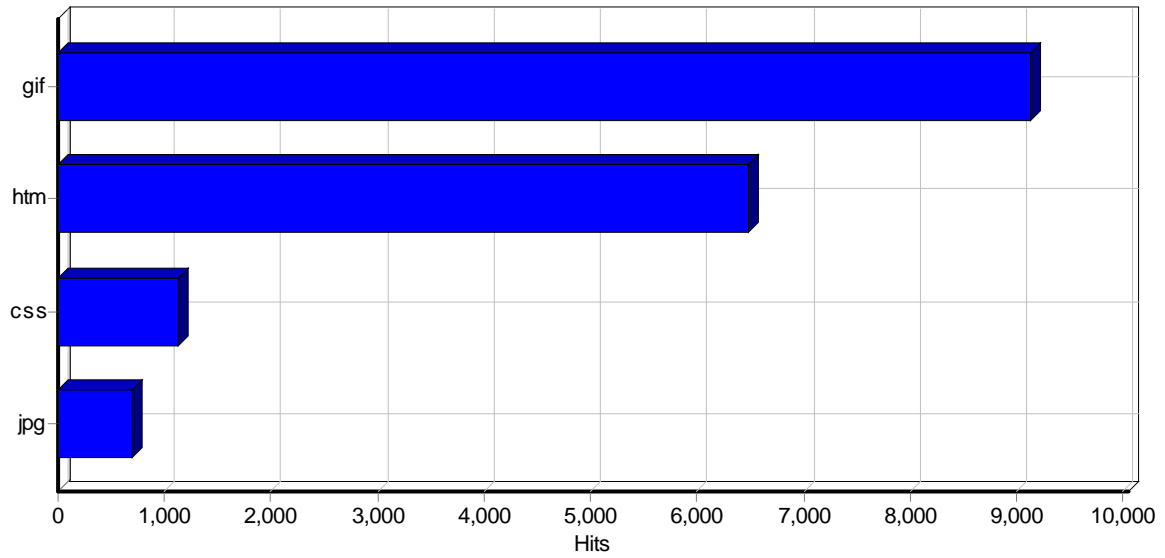

Most Requested File Types

Most Requested File Types

	File Type	Hits	Incomplete Requests	Bandwidth (KB)
1	gif	9,136	2	0
2	htm	6,474	13	0
3	css	1,130	5	0
4	jpg	689	3	0
	Total	17,429	23	0