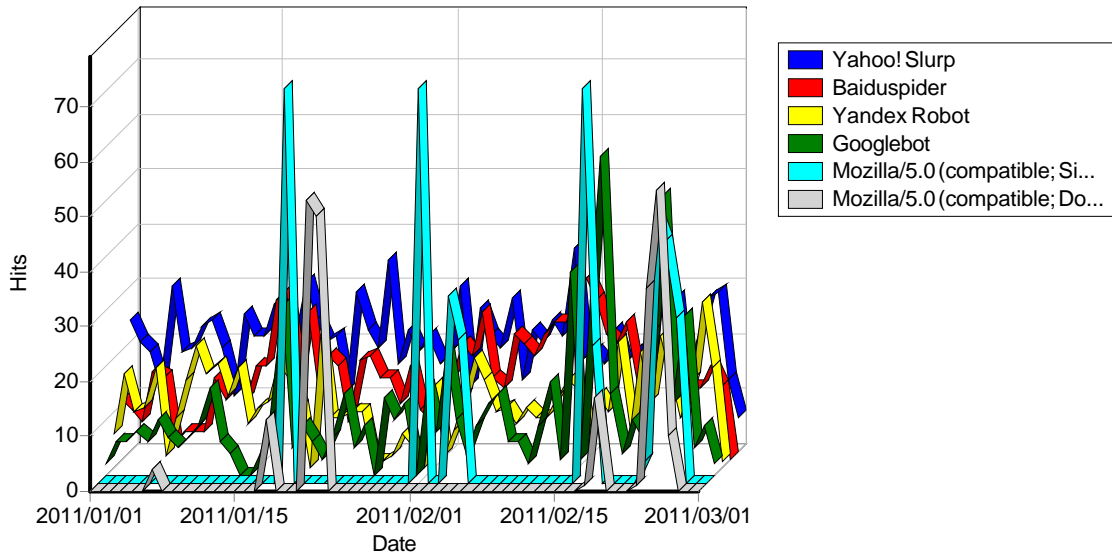

Spiders

Daily Spider Activity