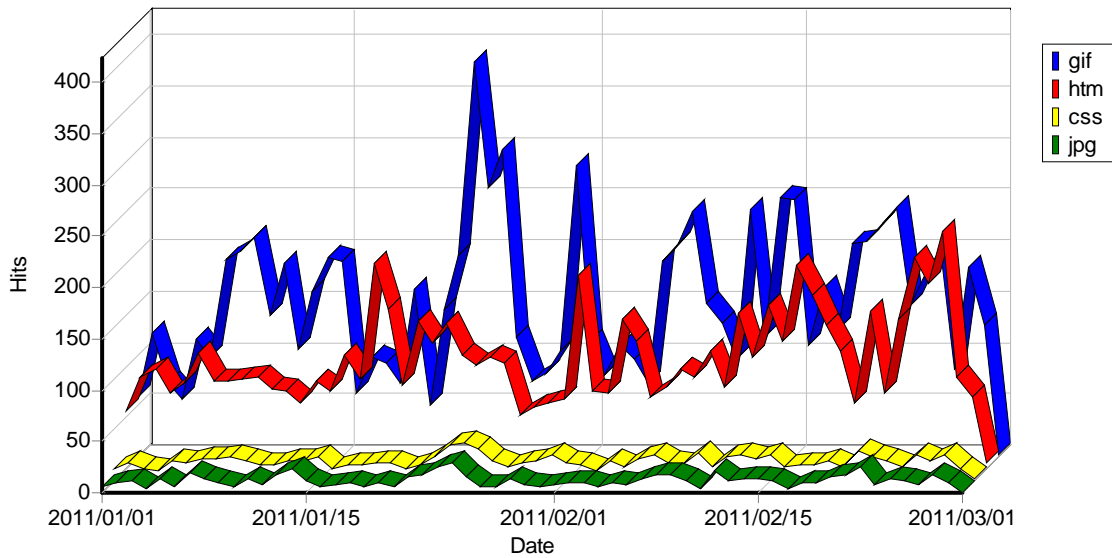

32	/EN/Water_context/context_01.htm	25	0.65%
33	/HE/Water_context_HE/context_02.htm	25	0.65%
34	/HE/Water_legislation_HE/legislation_02.htm	24	0.62%
35	/EN/context.htm	24	0.62%
36	/EN/contact.htm	24	0.62%
37	/EN/Water_context/context_11.htm	23	0.60%
38	/HE/Water_legislation_HE/legislation_05.htm	22	0.57%
39	/EN/Water_context/context_09.htm	21	0.54%
40	/HE/Water_context_HE/context_05.htm	21	0.54%
41	/EN/Water_context/context_10.htm	21	0.54%
42	/EN/Water_legislation/legislation_01.htm	20	0.52%
43	/EN/Water_context/context_06.htm	20	0.52%
44	/HE/Water_context_HE/context_06.htm	20	0.52%
45	/EN/Water_legislation/legislation_02.htm	20	0.52%
46	/HE/Water_context_HE/context_11.htm	20	0.52%
47	/EN/Water_legislation/legislation_08.htm	19	0.49%
48	/EN/Water_legislation/legislation_09.htm	19	0.49%
49	/EN/Water_legislation/legislation_03.htm	19	0.49%
50	/EN/Water_legislation/legislation_05.htm	18	0.47%
Subtotal		3,022	78.37%
Total		3,856	100.00%

File Types

Daily File Type Access