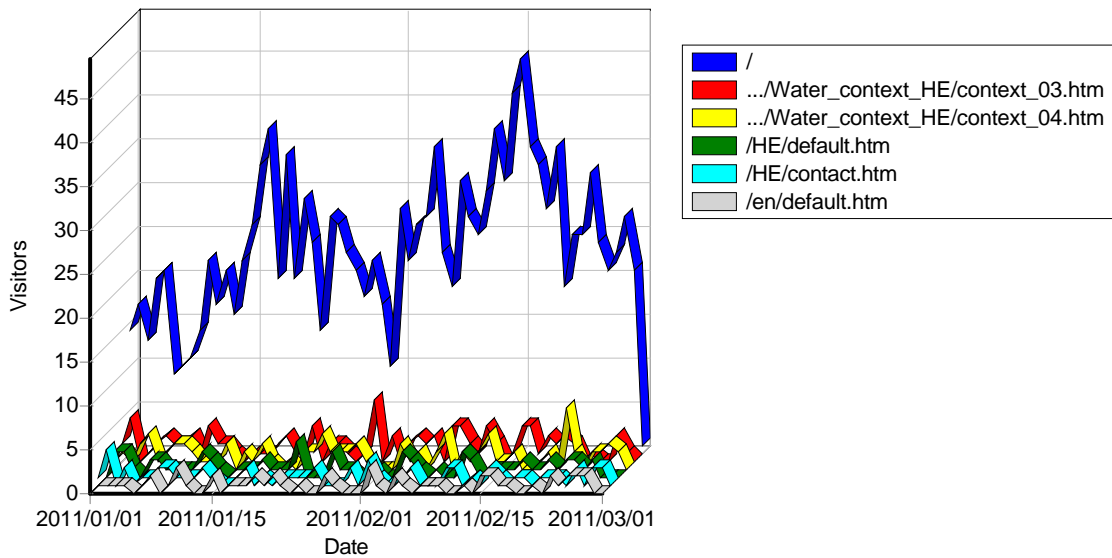

36	http://www.emwis-il.org/EN/Water_context/context_09.htm	26
37	http://www.emwis-il.org/EN/Water_context/context_11.htm	26
38	http://www.emwis-il.org/HE/Water_legislation_HE/legislation_02.htm	25
39	http://www.emwis-il.org/EN/Water_legislation/legislation_01.htm	25
40	http://www.emwis-il.org/HE/Water_context_HE/context_11.htm	24
41	http://www.emwis-il.org/EN/Water_context/context_10.htm	24
42	http://www.emwis-il.org/HE/Water_context_HE/context_05.htm	24
43	http://www.emwis-il.org/EN/Water_context/context_07.htm	23
44	http://www.emwis-il.org/EN/Water_context/context_06.htm	22
45	http://www.emwis-il.org/EN/Water_legislation/legislation_08.htm	22
46	http://www.emwis-il.org/HE/Water_legislation_HE/legislation_05.htm	22
47	http://www.emwis-il.org/EN/Water_context/context_02.htm	21
48	http://www.emwis-il.org/HE/Water_context_HE/context_06.htm	21
49	http://www.emwis-il.org/EN/Water_legislation/legislation_02.htm	21
50	http://www.emwis-il.org/EN/Water_legislation/legislation_07.htm	20
Subtotal		3,372
Total		3,856

Exit Pages

Daily Exit Pages