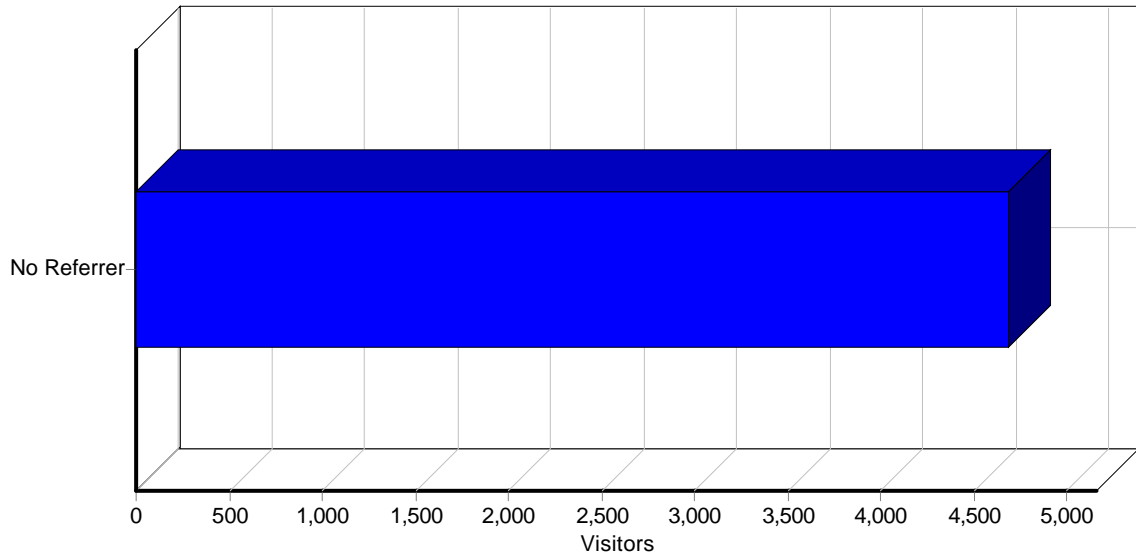

Countries

Daily Countries Activity

Most Active Countries

Most Active Countries

	Country	Hits	Visitors	% of Total Visitors	Bandwidth (KB)
1	United States	7,923	2,808	59.85%	0
2	Russian Federation	790	590	12.57%	0
3	China	525	510	10.87%	0
4	Israel	5,809	248	5.29%	0
5	Unknown	1,925	123	2.62%	0
6	France	345	114	2.43%	0
7	Sweden	94	72	1.53%	0
8	Australia	147	46	0.98%	0
9	Korea, Republic of	60	37	0.79%	0
10	Italy	133	20	0.43%	0
11	Japan	25	20	0.43%	0
12	Ukraine	431	16	0.34%	0
13	Singapore	42	14	0.30%	0
14	Germany	268	11	0.23%	0
15	Hong Kong	36	10	0.21%	0
16	Canada	66	8	0.17%	0
17	United Kingdom	169	7	0.15%	0
18	Netherlands	116	5	0.11%	0
19	Romania	177	5	0.11%	0
20	Switzerland	6	5	0.11%	0
21	Hungary	90	4	0.09%	0
22	Jordan	61	3	0.06%	0
23	Portugal	22	2	0.04%	0
24	Luxembourg	207	2	0.04%	0
25	Peru	21	1	0.02%	0
26	Paraguay	22	1	0.02%	0
27	Cyprus	33	1	0.02%	0
28	Egypt	1	1	0.02%	0
29	Cote d'Ivoire	2	1	0.02%	0
30	Argentina	23	1	0.02%	0
31	Brazil	1	1	0.02%	0
32	Latvia	1	1	0.02%	0
33	Norway	1	1	0.02%	0
34	India	1	1	0.02%	0
35	Spain	9	1	0.02%	0

36	Indonesia	1	1	0.02%	0
	Total	19,583	4,692	100.00%	0

Referrers

Referring Sites

Top Referring Sites

Top Referring Sites

	Site	Visitors
1	No Referrer	4,692
	Total	4,692

Referring URLs

Top Referring URLs