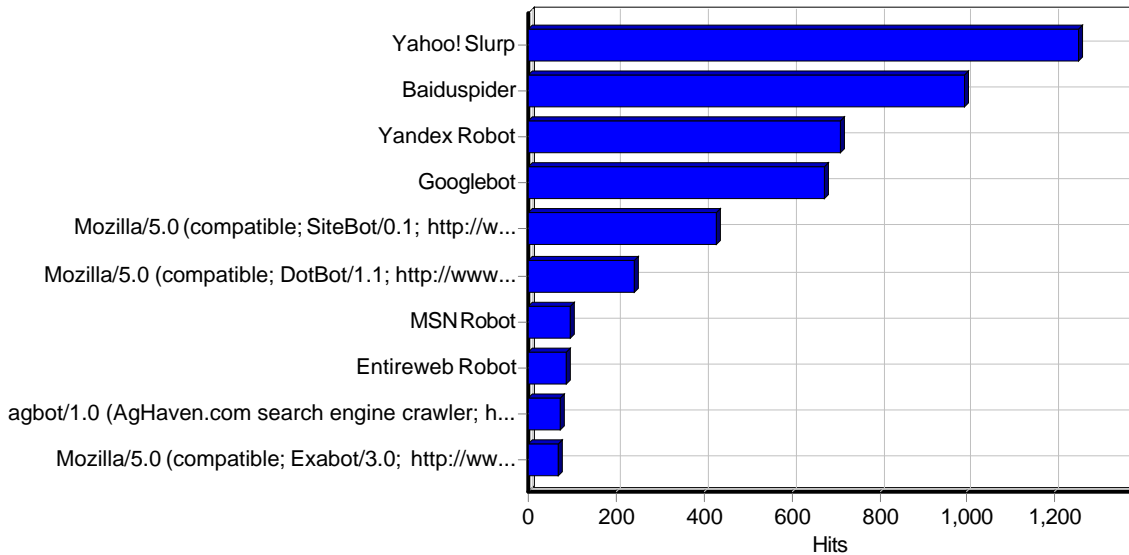

Top Spiders

Top Spiders

	Spider	Hits
1	Yahoo! Slurp	1,251
2	Baiduspider	995
3	Yandex Robot	712
4	Googlebot	675
5	Mozilla/5.0 (compatible; SiteBot/0.1; http://www.sitebot.org/robot/)	428
6	Mozilla/5.0 (compatible; DotBot/1.1; http://www.dotnetdotcom.org/, crawler@dotnetdotcom.org)	241
7	MSNRobot	94
8	Entireweb Robot	85
9	agbot/1.0 (AgHaven.com search engine crawler; http://search.aghaven.com; bot@aghaven.com)	71
10	Mozilla/5.0 (compatible; Exabot/3.0; http://www.exabot.com/go/robot)	69
11	Mozilla/5.0 (compatible; Exabot-Images/3.0; http://www.exabot.com/go/robot)	68
12	Yeti/1.0 (NHN Corp.; http://help.naver.com/robots/)	50
13	Mozilla/5.0 (compatible; Exabot/3.0 (BiggerBetter); http://www.exabot.com/go/robot)	47
14	SurveyBot	22
15	Voila Robot	20
16	Sogou web spider/4.0 (http://www.sogou.com/docs/help/webmasters.htm#07)	16