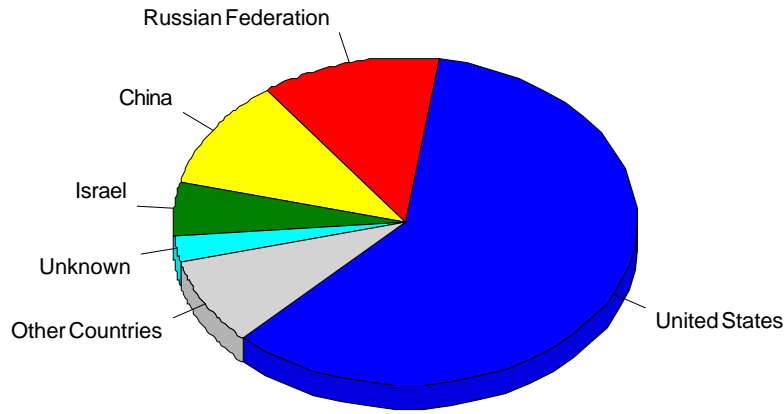

Most Active Countries

Most Active Countries

	Country	Hits	Visitors	% of Total Visitors	Bandwidth (KB)
1	United States	7,923	2,808	59.85%	0
2	Russian Federation	790	590	12.57%	0
3	China	525	510	10.87%	0
4	Israel	5,809	248	5.29%	0
5	Unknown	1,925	123	2.62%	0
6	France	345	114	2.43%	0
7	Sweden	94	72	1.53%	0
8	Australia	147	46	0.98%	0
9	Korea, Republic of	60	37	0.79%	0
10	Italy	133	20	0.43%	0
11	Japan	25	20	0.43%	0
12	Ukraine	431	16	0.34%	0
13	Singapore	42	14	0.30%	0
14	Germany	268	11	0.23%	0
15	Hong Kong	36	10	0.21%	0
16	Canada	66	8	0.17%	0
17	United Kingdom	169	7	0.15%	0
18	Netherlands	116	5	0.11%	0
19	Romania	177	5	0.11%	0
20	Switzerland	6	5	0.11%	0
21	Hungary	90	4	0.09%	0
22	Jordan	61	3	0.06%	0
23	Portugal	22	2	0.04%	0
24	Luxembourg	207	2	0.04%	0
25	Peru	21	1	0.02%	0
26	Paraguay	22	1	0.02%	0
27	Cyprus	33	1	0.02%	0
28	Egypt	1	1	0.02%	0
29	Cote d'Ivoire	2	1	0.02%	0
30	Argentina	23	1	0.02%	0
31	Brazil	1	1	0.02%	0
32	Latvia	1	1	0.02%	0
33	Norway	1	1	0.02%	0
34	India	1	1	0.02%	0
35	Spain	9	1	0.02%	0