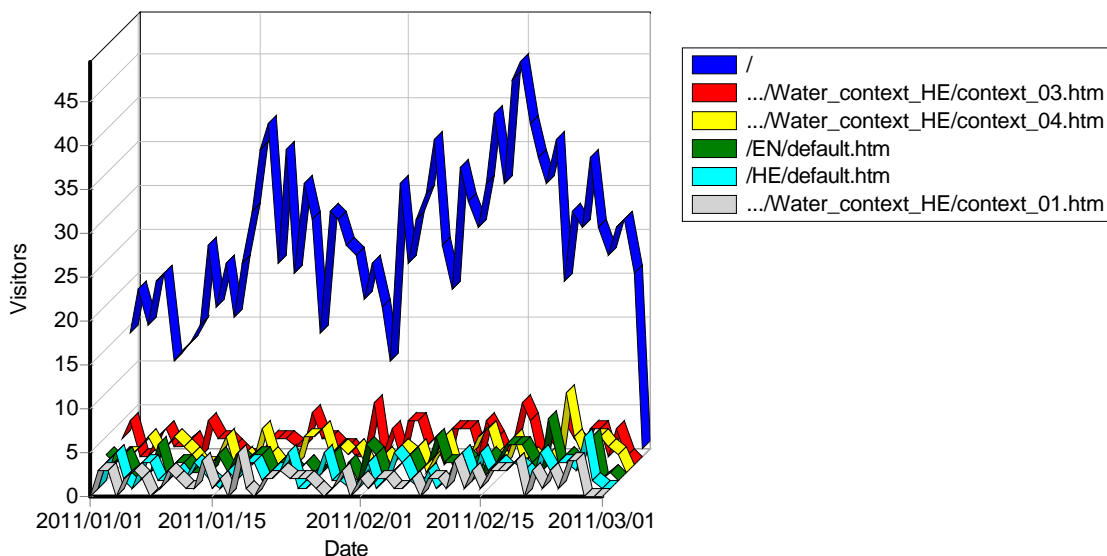

Access Statistics

Pages

Daily Page Access