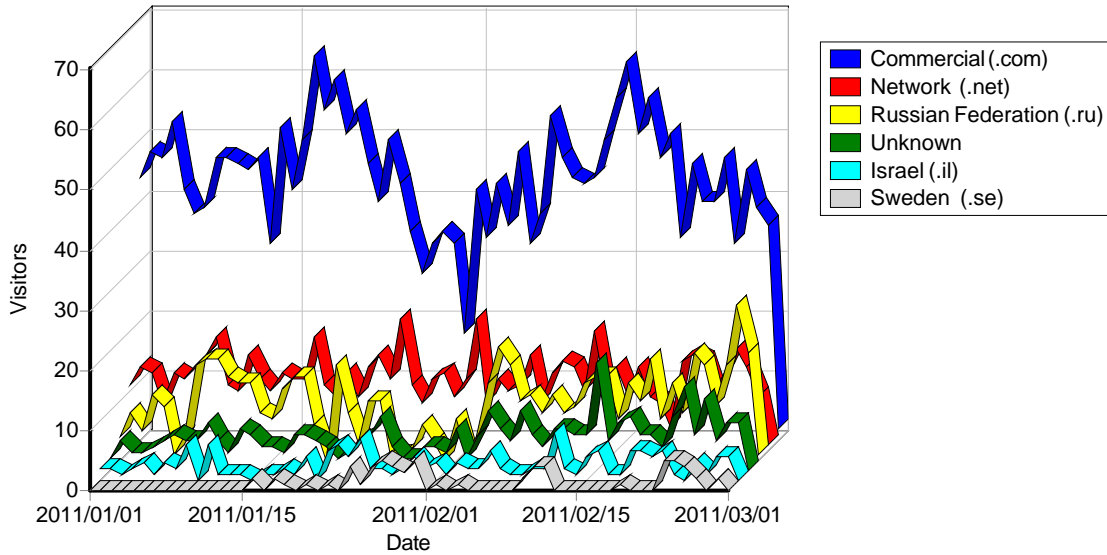

48	baiduspider-123-125-71-114.crawl.baidu.com	United States	17	17	0
49	baiduspider-220-181-108-175.crawl.baidu.com	China	17	17	0
50	baiduspider-123-125-71-108.crawl.baidu.com	United States	17	17	0
	Subtotal		3,685	2,294	0
	Total		19,583	4,692	0

Top-Level Domains

Daily Top-Level Domains

Top-Level Domains