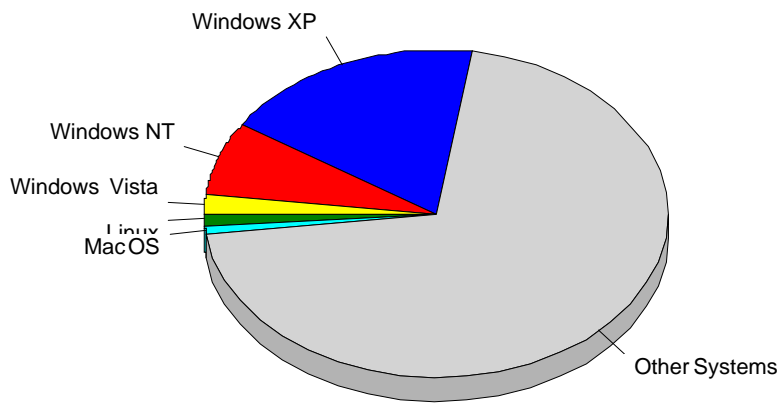

Most Used Operating Systems

	Operating System	Hits	Visitors	% of Total Visitors
1	Others	2,898	1,313	68.96%
2	Windows XP	6,547	350	18.38%
3	Windows NT	3,448	136	7.14%
4	Windows Vista	987	38	2.00%
5	Linux	109	22	1.16%
6	Mac OS	365	18	0.95%
7	Windows Server 2003	281	18	0.95%
8	Windows 2000	7	4	0.21%
9	Windows 98	10	3	0.16%
10	Sun OS	1	1	0.05%
11	Windows Win32s	1	1	0.05%
	Total	14,654	1,904	100.00%