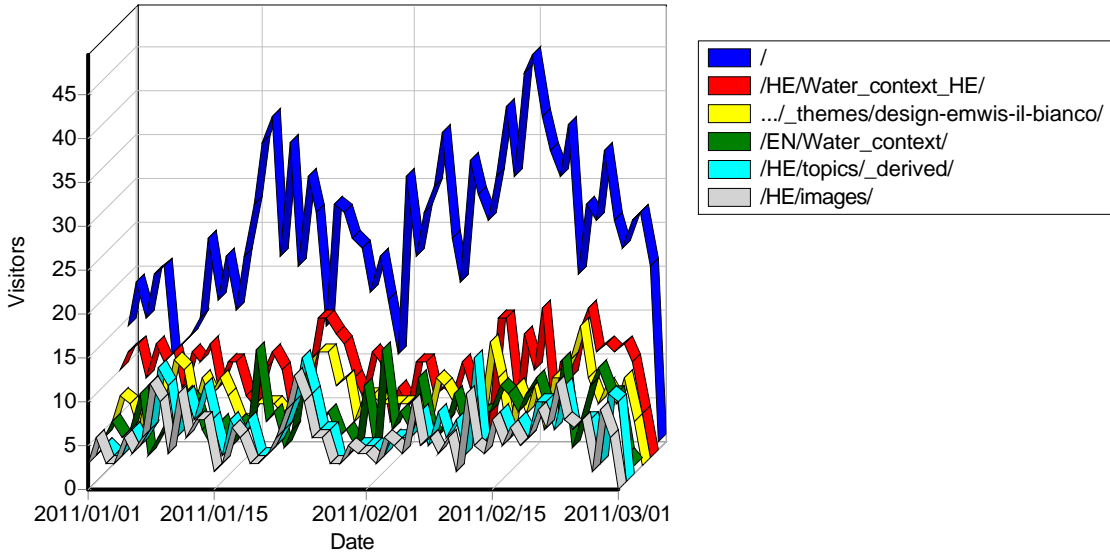

Daily Directory Access