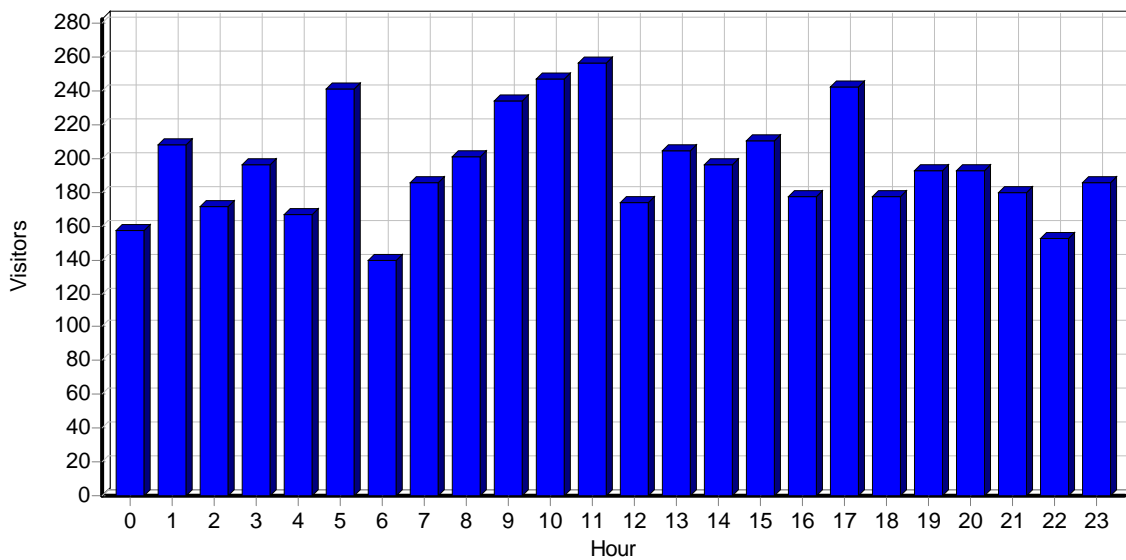

Tue 2011/02/15	455	131	122	01:16	0
Wed 2011/02/16	361	199	78	37	0
Thu 2011/02/17	389	169	94	51	0
Fri 2011/02/18	330	140	81	01:42	0
Sat 2011/02/19	390	114	99	02:01	0
Sun 2011/02/20	334	65	59	01:40	0
Mon 2011/02/21	477	157	86	01:42	0
Tue 2011/02/22	405	73	78	01:25	0
Wed 2011/02/23	361	146	95	02:38	0
Thu 2011/02/24	456	206	102	06:35	0
Fri 2011/02/25	471	180	86	50	0
Sat 2011/02/26	382	231	88	01:38	0
Sun 2011/02/27	361	89	95	02:15	0
Mon 2011/02/28	264	73	77	17	0
Tue 2011/03/01	11	6	4	13:46	0
Subtotal	16,808	5,650	3,932	01:45	0
Total	19,583	6,544	4,692	01:49	0

By Hour of Day

Activity by Hour of Day

Activity by Hour of Day

Hour	Hits	Visitors	Bandwidth (KB)
00:00 - 00:59	388	157	0
01:00 - 01:59	469	208	0
02:00 - 02:59	307	172	0
03:00 - 03:59	557	196	0
04:00 - 04:59	329	167	0
05:00 - 05:59	462	241	0
06:00 - 06:59	458	139	0
07:00 - 07:59	646	186	0
08:00 - 08:59	946	201	0
09:00 - 09:59	888	234	0
10:00 - 10:59	1,276	247	0
11:00 - 11:59	1,178	257	0
12:00 - 12:59	1,132	174	0
13:00 - 13:59	805	205	0