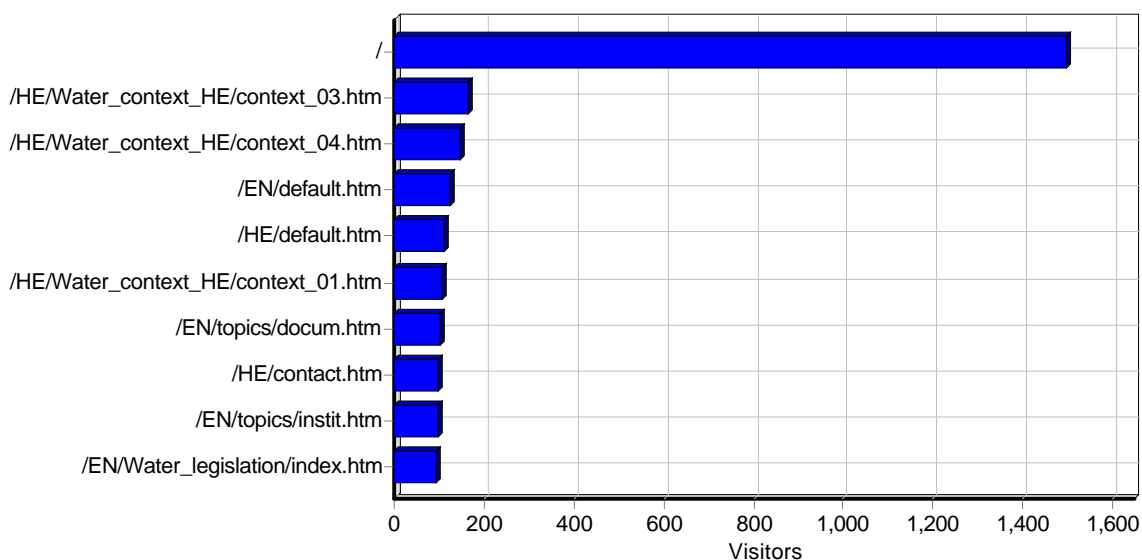

Most Popular Pages

Most Popular Pages

	Page	Hits	Incomplete Requests	Visitors	Bandwidth (KB)
1	http://www.emwis-il.org/	1,623	0	1,499	0
2	http://www.emwis-il.org/HE/Water_context_HE/context_03.htm	176	1	166	0
3	http://www.emwis-il.org/HE/Water_context_HE/context_04.htm	166	6	145	0
4	http://www.emwis-il.org/EN/default.htm	131	0	125	0
5	http://www.emwis-il.org/HE/default.htm	115	0	111	0
6	http://www.emwis-il.org/HE/Water_context_HE/context_01.htm	114	1	106	0
7	http://www.emwis-il.org/EN/topics/docum.htm	104	0	103	0
8	http://www.emwis-il.org/HE/contact.htm	100	0	96	0
9	http://www.emwis-il.org/EN/topics/instit.htm	101	0	96	0
10	http://www.emwis-il.org/EN/Water_legislation/index.htm	93	0	92	0
11	http://www.emwis-il.org/HE/	120	0	91	0
12	http://www.emwis-il.org/HE/Water_legislation_HE/index.htm	97	0	91	0
13	http://www.emwis-il.org/HE/Water_context_HE/context_09.htm	88	2	86	0
14	http://www.emwis-il.org/HE/topics/docum.htm	90	0	86	0