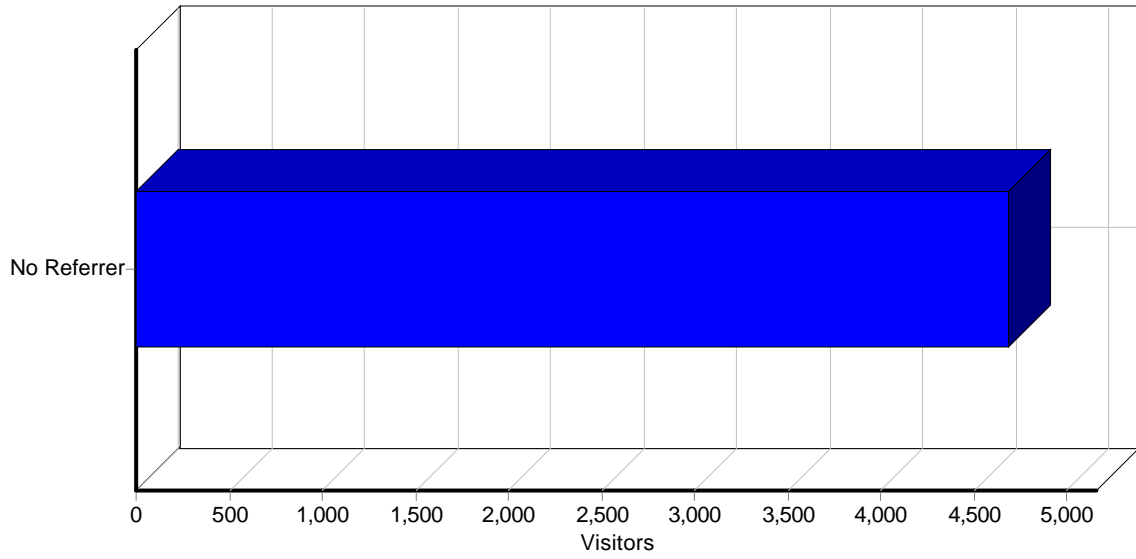

Referrers

Referring Sites

Top Referring Sites

Top Referring Sites

	Site	Visitors
1	No Referrer	4,692
	Total	4,692