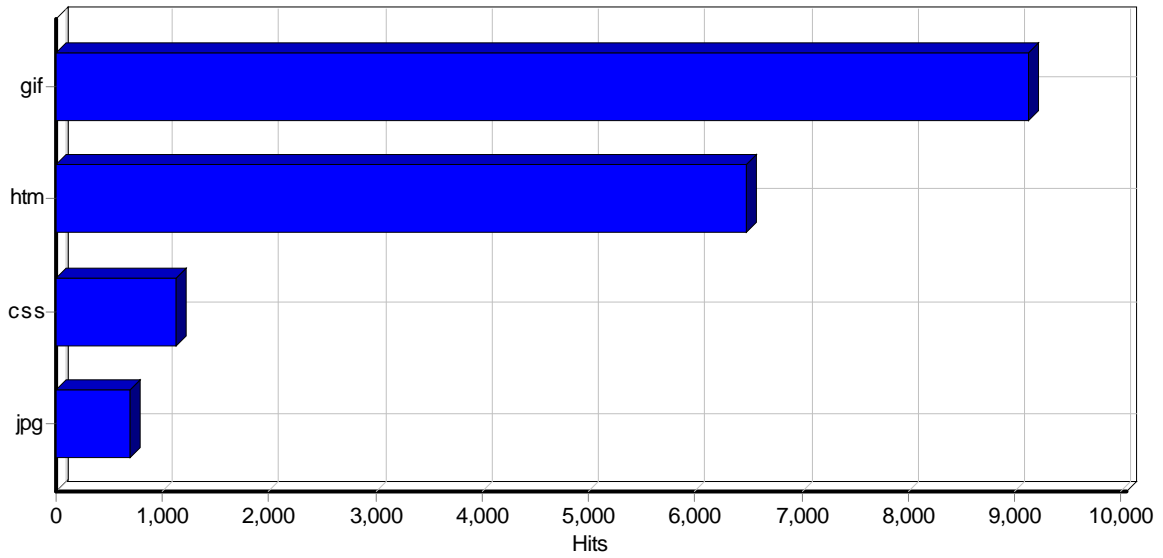

Most Requested File Types

Most Requested File Types

	File Type	Hits	Incomplete Requests	Bandwidth (KB)
1	gif	9,136	2	0
2	htm	6,474	13	0
3	css	1,130	5	0
4	jpg	689	3	0
	Total	17,429	23	0