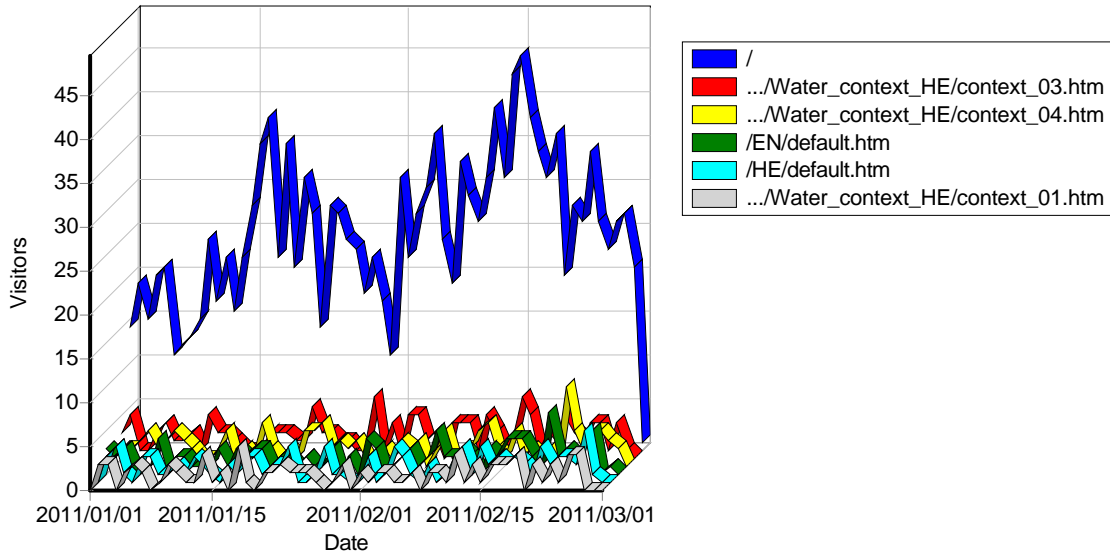

By Day of Week

Activity by Day of Week

Activity by Day of Week

Day	Hits	Visitors	Bandwidth (KB)
Monday	3,331	708	0
Tuesday	3,001	703	0
Wednesday	2,520	629	0
Thursday	2,553	585	0
Friday	2,444	610	0
Saturday	2,903	726	0
Sunday	2,831	731	0
Total	19,583	4,692	0

By Month

Activity by Month

Activity by Month

Month	Hits	Visitors	Bandwidth (KB)
Jan 2011	9,608	2,327	0
Feb 2011	9,964	2,361	0
Mar 2011	11	4	0
Total	19,583	4,692	0

Access Statistics

Pages

Daily Page Access

Most Popular Pages

Most Popular Pages

	Page	Hits	Incomplete Requests	Visitors	Bandwidth (KB)
1	http://www.emwis-il.org/	1,623	0	1,499	0
2	http://www.emwis-il.org/HE/Water_context_HE/context_03.htm	176	1	166	0
3	http://www.emwis-il.org/HE/Water_context_HE/context_04.htm	166	6	145	0
4	http://www.emwis-il.org/EN/default.htm	131	0	125	0
5	http://www.emwis-il.org/HE/default.htm	115	0	111	0
6	http://www.emwis-il.org/HE/Water_context_HE/context_01.htm	114	1	106	0
7	http://www.emwis-il.org/EN/topics/docum.htm	104	0	103	0
8	http://www.emwis-il.org/HE/contact.htm	100	0	96	0
9	http://www.emwis-il.org/EN/topics/instit.htm	101	0	96	0
10	http://www.emwis-il.org/EN/Water_legislation/index.htm	93	0	92	0
11	http://www.emwis-il.org/HE/	120	0	91	0
12	http://www.emwis-il.org/HE/Water_legislation_HE/index.htm	97	0	91	0
13	http://www.emwis-il.org/HE/Water_context_HE/context_09.htm	88	2	86	0
14	http://www.emwis-il.org/HE/topics/docum.htm	90	0	86	0