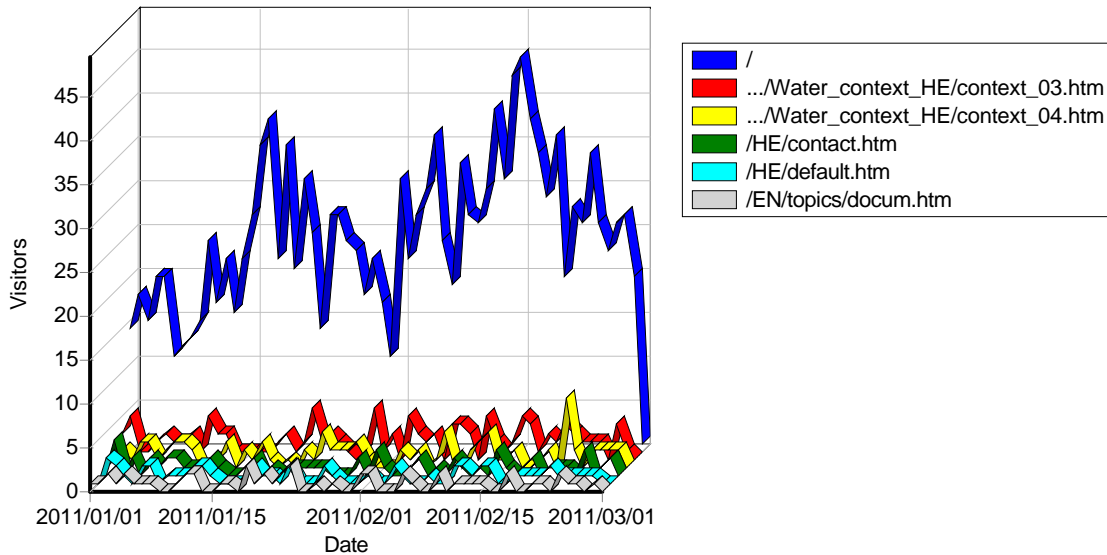

Entry Pages

Daily Entry Pages