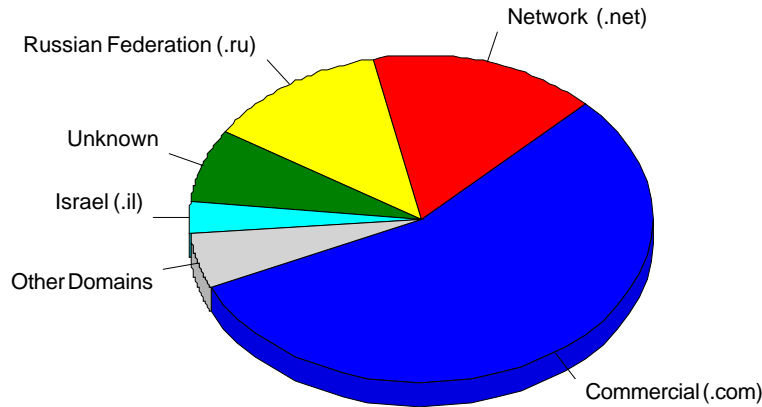

Top-Level Domains

	Domain	Description	Hits	Visitors	% of Total Visitors	Bandwidth (KB)
1	.com	Commercial	4,463	2,610	55.63%	0
2	.net	Network	4,787	742	15.81%	0
3	.ru	Russian Federation	786	590	12.57%	0
4		Unknown	4,351	344	7.33%	0
5	.il	Israel	3,669	153	3.26%	0
6	.se	Sweden	85	64	1.36%	0
7	.org	Non-profit Organization	286	55	1.17%	0
8	.tv	Tuvalu	92	44	0.94%	0
9	.it	Italy	18	17	0.36%	0