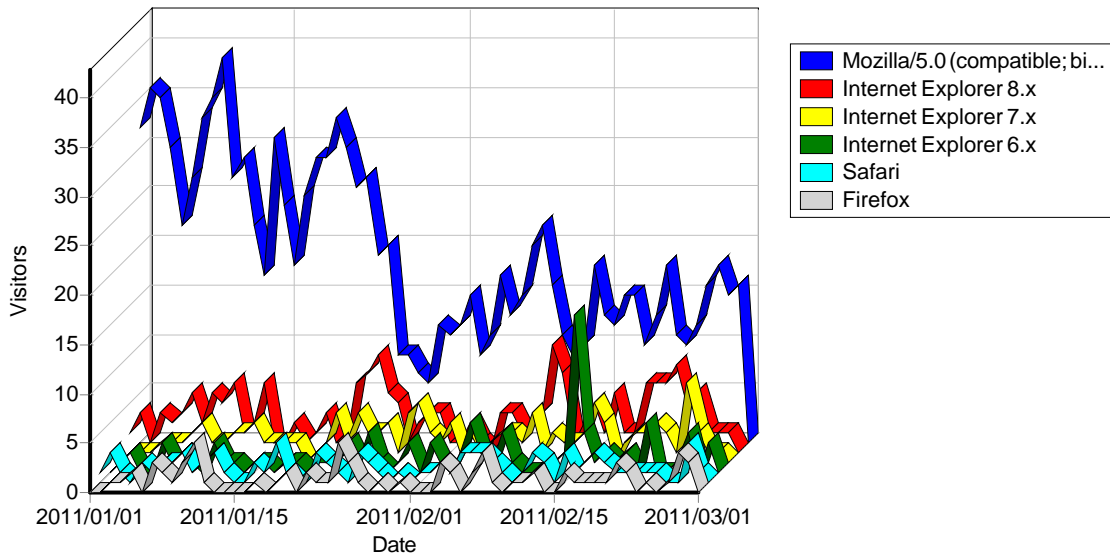

Browsers

Browsers

Daily Used Browsers

Most Used Browsers