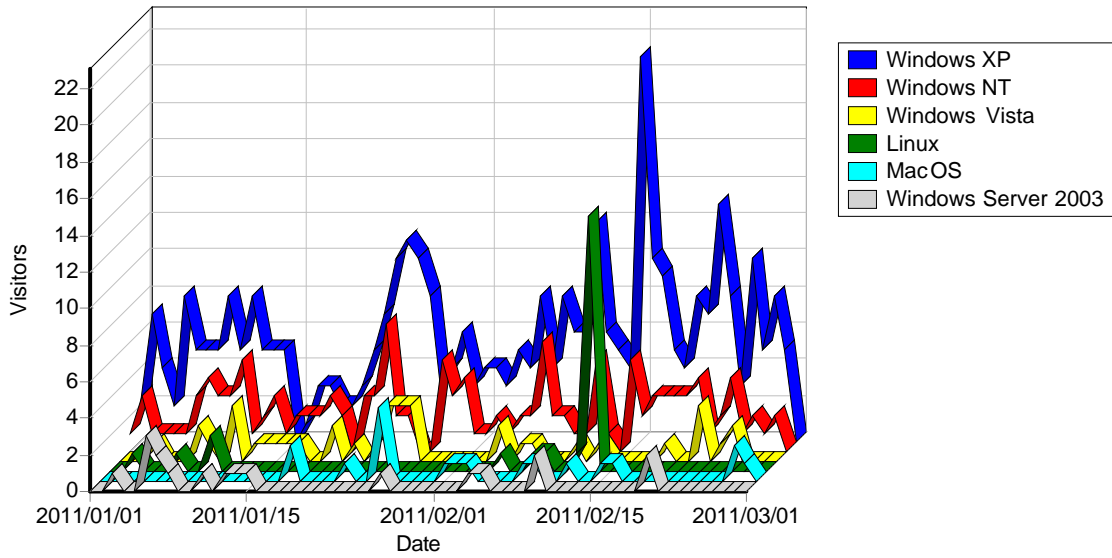

Daily Used Operating Systems

Most Used Operating Systems