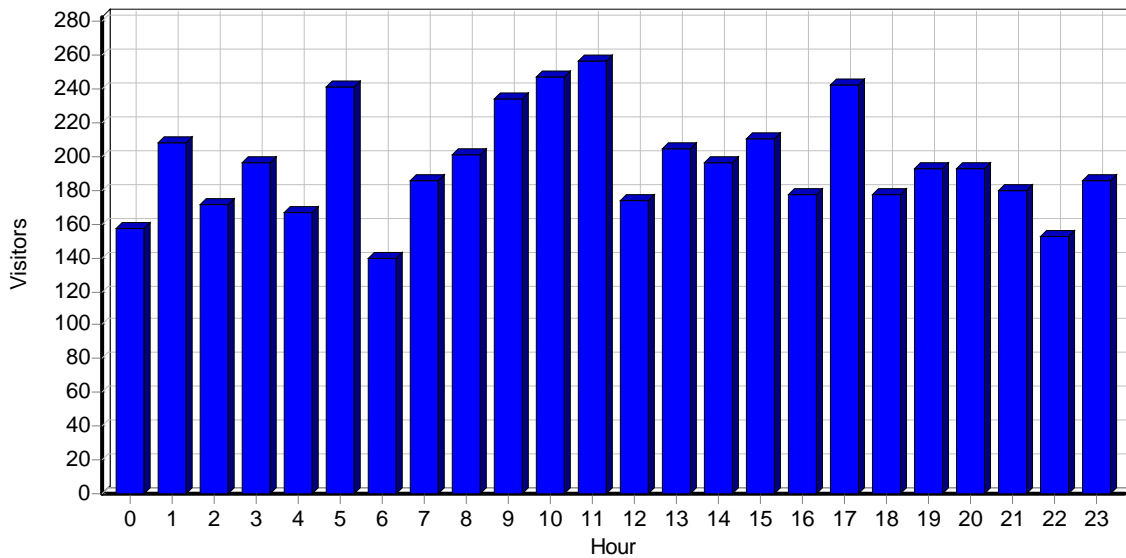

Tue 2011/02/15	455	131	122	01:16	0
Wed 2011/02/16	361	199	78	37	0
Thu 2011/02/17	389	169	94	51	0
Fri 2011/02/18	330	140	81	01:42	0
Sat 2011/02/19	390	114	99	02:01	0
Sun 2011/02/20	334	65	59	01:40	0
Mon 2011/02/21	477	157	86	01:42	0
Tue 2011/02/22	405	73	78	01:25	0
Wed 2011/02/23	361	146	95	02:38	0
Thu 2011/02/24	456	206	102	06:35	0
Fri 2011/02/25	471	180	86	50	0
Sat 2011/02/26	382	231	88	01:38	0
Sun 2011/02/27	361	89	95	02:15	0
Mon 2011/02/28	264	73	77	17	0
Tue 2011/03/01	11	6	4	13:46	0
Subtotal	16,808	5,650	3,932	01:45	0
Total	19,583	6,544	4,692	01:49	0

By Hour of Day

Activity by Hour of Day

Activity by Hour of Day

Hour	Hits	Visitors	Bandwidth (KB)
00:00 - 00:59	388	157	0
01:00 - 01:59	469	208	0
02:00 - 02:59	307	172	0
03:00 - 03:59	557	196	0
04:00 - 04:59	329	167	0
05:00 - 05:59	462	241	0
06:00 - 06:59	458	139	0
07:00 - 07:59	646	186	0
08:00 - 08:59	946	201	0
09:00 - 09:59	888	234	0
10:00 - 10:59	1,276	247	0
11:00 - 11:59	1,178	257	0
12:00 - 12:59	1,132	174	0
13:00 - 13:59	805	205	0