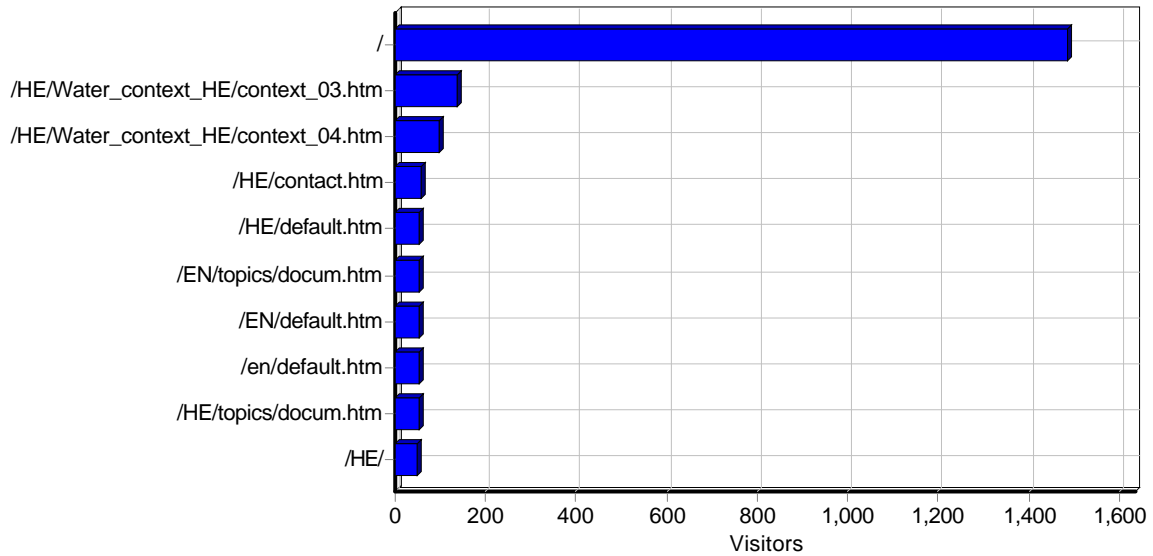

Top Entry Pages

Top Entry Pages

	Page	Visitors
1	http://www.emwis-il.org/	1,487
2	http://www.emwis-il.org/HE/Water_context_HE/context_03.htm	139
3	http://www.emwis-il.org/HE/Water_context_HE/context_04.htm	96
4	http://www.emwis-il.org/HE/contact.htm	59
5	http://www.emwis-il.org/HE/default.htm	53
6	http://www.emwis-il.org/EN/topics/docum.htm	53
7	http://www.emwis-il.org/EN/default.htm	52
8	http://www.emwis-il.org/en/default.htm	51
9	http://www.emwis-il.org/HE/topics/docum.htm	51
10	http://www.emwis-il.org/HE/	49
11	http://www.emwis-il.org/HE/Water_legislation_HE/index.htm	49
12	http://www.emwis-il.org/HE/Water_context_HE/context_09.htm	49
13	http://www.emwis-il.org/HE/Water_context_HE/context_01.htm	48
14	http://www.emwis-il.org/EN/topics/instit.htm	47
15	http://www.emwis-il.org/EN/Water_context/context_12.htm	46
16	http://www.emwis-il.org/HE/Water_context_HE/context_07.htm	46
17	http://www.emwis-il.org/HE/topics/instit.htm	45
18	http://www.emwis-il.org/HE/topics/res&dev.htm	42
19	http://www.emwis-il.org/EN/copyright.htm	41
20	http://www.emwis-il.org/HE/Water_legislation_HE/legislation_01.htm	39
21	http://www.emwis-il.org/HE/Water_context_HE/context_08.htm	38
22	http://www.emwis-il.org/EN/topics/res&dev.htm	38
23	http://www.emwis-il.org/HE/topics/train.htm	37
24	http://www.emwis-il.org/EN/	36
25	http://www.emwis-il.org/EN/Water_legislation/index.htm	36
26	http://www.emwis-il.org/EN/topics/train.htm	34
27	http://www.emwis-il.org/EN/Water_context/context_01.htm	34
28	http://www.emwis-il.org/EN/Water_context/context_05.htm	31
29	http://www.emwis-il.org/HE/Water_context_HE/context_02.htm	30
30	http://www.emwis-il.org/EN/Water_context/context_08.htm	30
31	http://www.emwis-il.org/EN/contact.htm	29
32	http://www.emwis-il.org/en/contact.htm	28
33	http://www.emwis-il.org/EN/Water_context/context_04.htm	28
34	http://www.emwis-il.org/EN/Water_legislation/legislation_06.htm	28
35	http://www.emwis-il.org/EN/context.htm	27