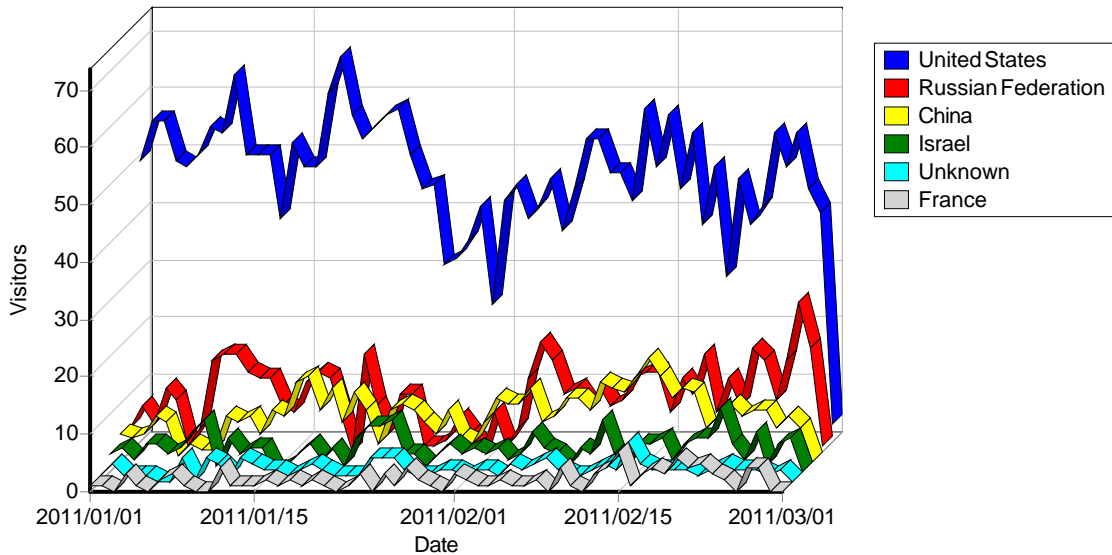

10	.sg	Singapore	21	13	0.28%	0
11	.sc	Seychelles	20	10	0.21%	0
12	.jp	Japan	10	10	0.21%	0
13	.de	Germany	128	6	0.13%	0
14	.ch	Switzerland	4	4	0.09%	0
15	.edu	Educational	109	3	0.06%	0
16	.jo	Jordan	61	3	0.06%	0
17	.ua	Ukraine	145	3	0.06%	0
18	.pt	Portugal	22	2	0.04%	0
19	.eu	European Union	207	2	0.04%	0
20	.fr	France	12	2	0.04%	0
21	.arpa	Old ARPA-net	34	2	0.04%	0
22	.au	Australia	55	2	0.04%	0
23	.uk	United Kingdom	36	1	0.02%	0
24	.pe	Peru	21	1	0.02%	0
25	.ci	Cote d'Ivoire	2	1	0.02%	0
26	.cy	Cyprus	33	1	0.02%	0
27	.ar	Argentina	23	1	0.02%	0
28	.ca	Canada	19	1	0.02%	0
29	.es	Spain	9	1	0.02%	0
30	.nl	Netherlands	72	1	0.02%	0
31	.no	Norway	1	1	0.02%	0
32	.id	Indonesia	1	1	0.02%	0
33	.in	India	1	1	0.02%	0
Total			19,583	4,692	100.00%	0

Countries

Daily Countries Activity