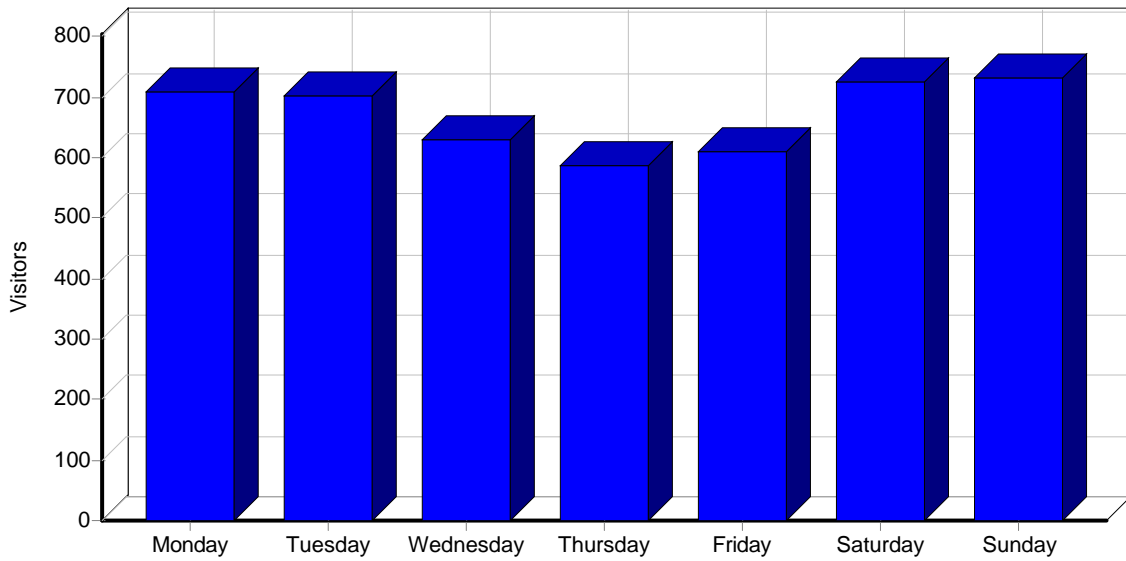

14:00 - 14:59	848	196	0
15:00 - 15:59	1,297	210	0
16:00 - 16:59	1,589	178	0
17:00 - 17:59	1,146	242	0
18:00 - 18:59	1,077	177	0
19:00 - 19:59	875	193	0
20:00 - 20:59	780	193	0
21:00 - 21:59	742	180	0
22:00 - 22:59	650	153	0
23:00 - 23:59	738	186	0
Total	19,583	4,692	0

By Day of Week

Activity by Day of Week

Activity by Day of Week

Day	Hits	Visitors	Bandwidth (KB)
Monday	3,331	708	0
Tuesday	3,001	703	0
Wednesday	2,520	629	0
Thursday	2,553	585	0
Friday	2,444	610	0
Saturday	2,903	726	0
Sunday	2,831	731	0
Total	19,583	4,692	0