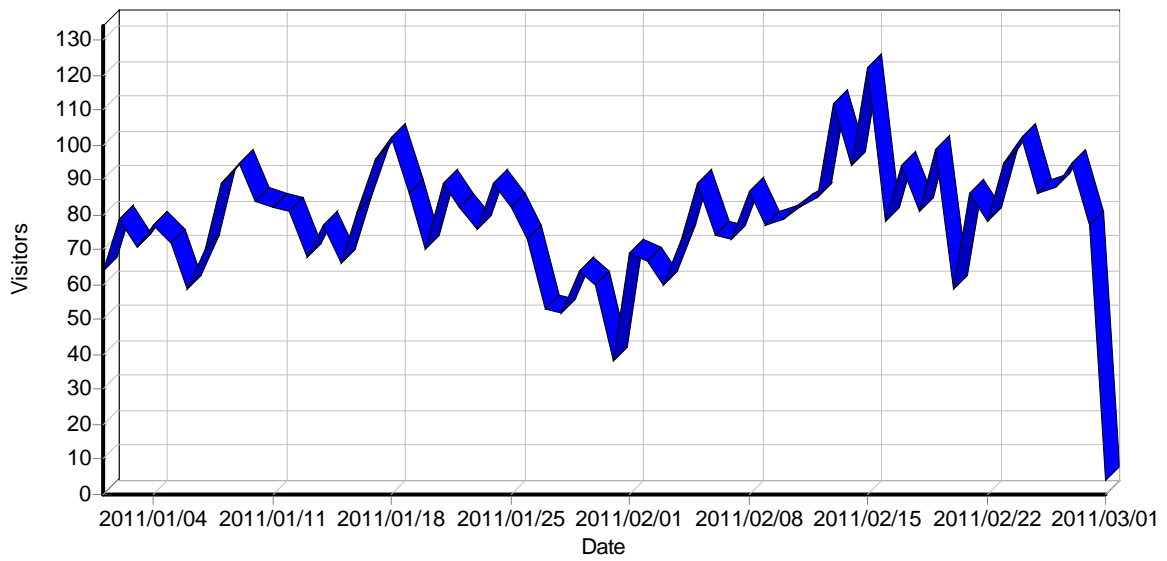

Report for Emwis-il.org

Time range: 2011/01/01 00:08:49 - 2011/03/01 01:10:49

Generated on Tue Mar 01, 2011 - 01:35:35

General Statistics

Summary

Summary

Hits	
Total Hits	19,583
Average Hits per Day	326
Average Hits per Visitor	4.17
Cached Requests	2,647
Failed Requests	2,154
Page Views	
Total Page Views	6,544
Average Page Views per Day	109
Average Page Views per Visitor	1.39
Visitors	
Total Visitors	4,692
Average Visitors per Day	78
Total Unique IPs	926
Bandwidth	
Total Bandwidth	0 B
Average Bandwidth per Day	0 B
Average Bandwidth per Hit	0 B
Average Bandwidth per Visitor	0 B

Activity Statistics

Daily

Daily Visitors

Daily Hits

Daily Bandwidth

Daily Activity

Date	Hits	Page Views	Visitors	Average Visit Length	Bandwidth (KB)
Tue 2011/01/11	352	78	82	02:33	0
Wed 2011/01/12	238	76	81	02:00	0
Thu 2011/01/13	307	65	68	02:09	0
Fri 2011/01/14	351	87	77	02:42	0
Sat 2011/01/15	328	75	66	03:44	0
Sun 2011/01/16	216	112	81	01:27	0
Mon 2011/01/17	248	88	96	01:59	0
Tue 2011/01/18	367	201	102	02:46	0
Wed 2011/01/19	282	156	86	01:27	0
Thu 2011/01/20	308	81	70	03:15	0
Fri 2011/01/21	247	144	89	37	0
Sat 2011/01/22	341	124	82	53	0
Sun 2011/01/23	425	142	76	53	0
Mon 2011/01/24	596	110	89	01:35	0
Tue 2011/01/25	475	101	82	54	0
Wed 2011/01/26	490	108	73	01:25	0
Thu 2011/01/27	268	103	53	23	0
Fri 2011/01/28	165	53	52	42	0
Sat 2011/01/29	197	61	64	59	0
Sun 2011/01/30	227	65	60	02:40	0
Mon 2011/01/31	405	68	38	02:17	0
Tue 2011/02/01	359	189	69	01:28	0
Wed 2011/02/02	211	78	67	01:59	0
Thu 2011/02/03	228	74	60	01:46	0
Fri 2011/02/04	296	146	73	01:21	0
Sat 2011/02/05	253	125	89	42	0
Sun 2011/02/06	321	70	74	39	0
Mon 2011/02/07	363	80	73	01:29	0
Tue 2011/02/08	410	97	87	01:06	0
Wed 2011/02/09	316	97	77	01:16	0
Thu 2011/02/10	314	118	79	43	0
Fri 2011/02/11	224	79	82	02:20	0
Sat 2011/02/12	470	152	85	01:40	0
Sun 2011/02/13	293	109	112	02:12	0
Mon 2011/02/14	470	159	94	02:02	0