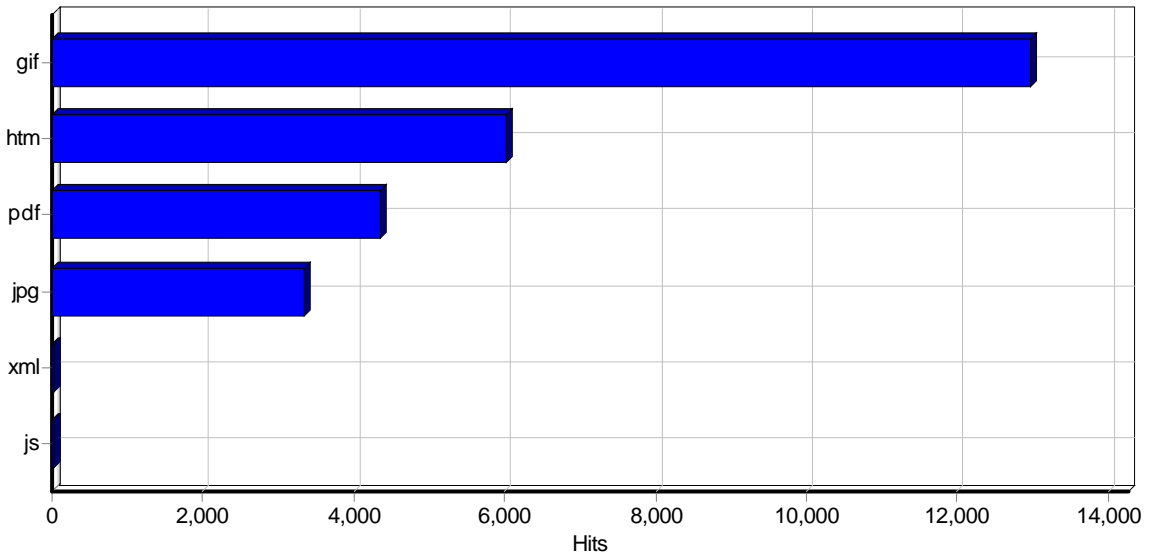

Most Requested File Types

Most Requested File Types

	File Type	Hits	Incomplete Requests	Bandwidth (KB)
1	gif	12,973	0	0
2	htm	6,033	6	0
3	pdf	4,340	3,069	0
4	jpg	3,341	1	0
5	xml	29	0	0
6	js	18	0	0
	Total	26,734	3,076	0