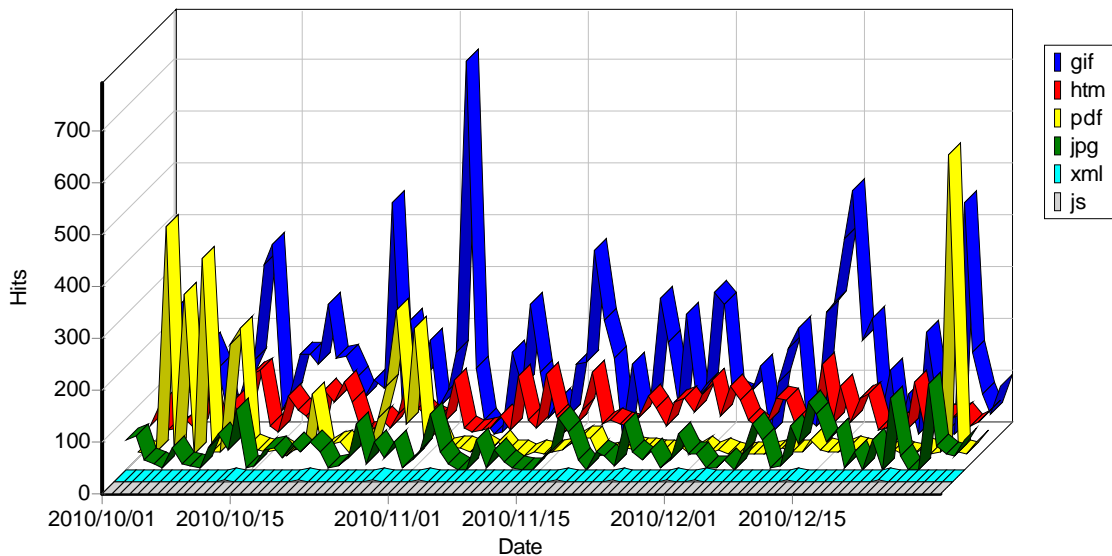

File Types

Daily File Type Access