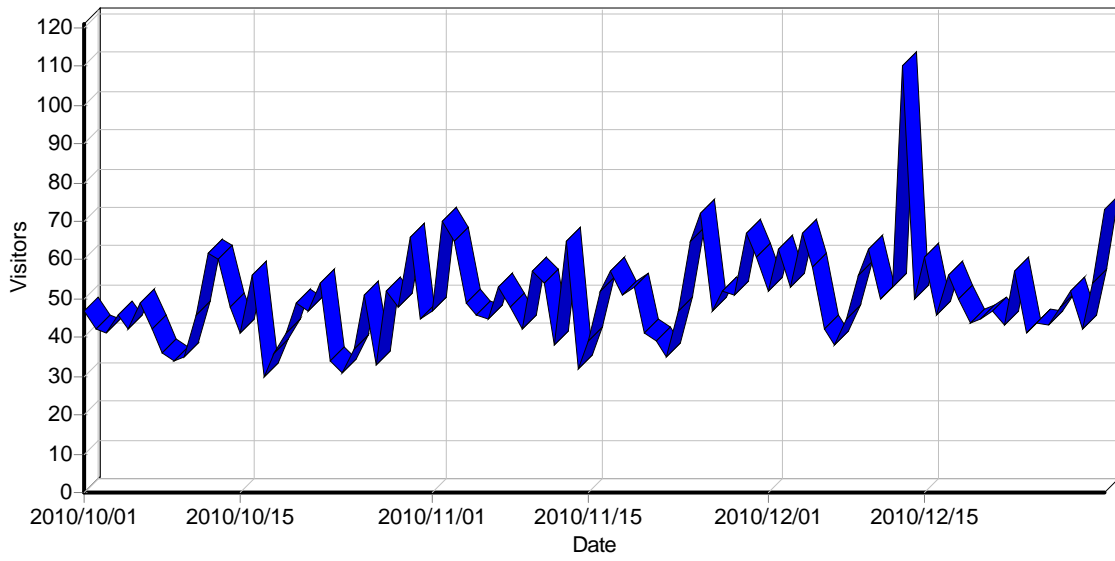

Activity Statistics

Daily

Daily Visitors