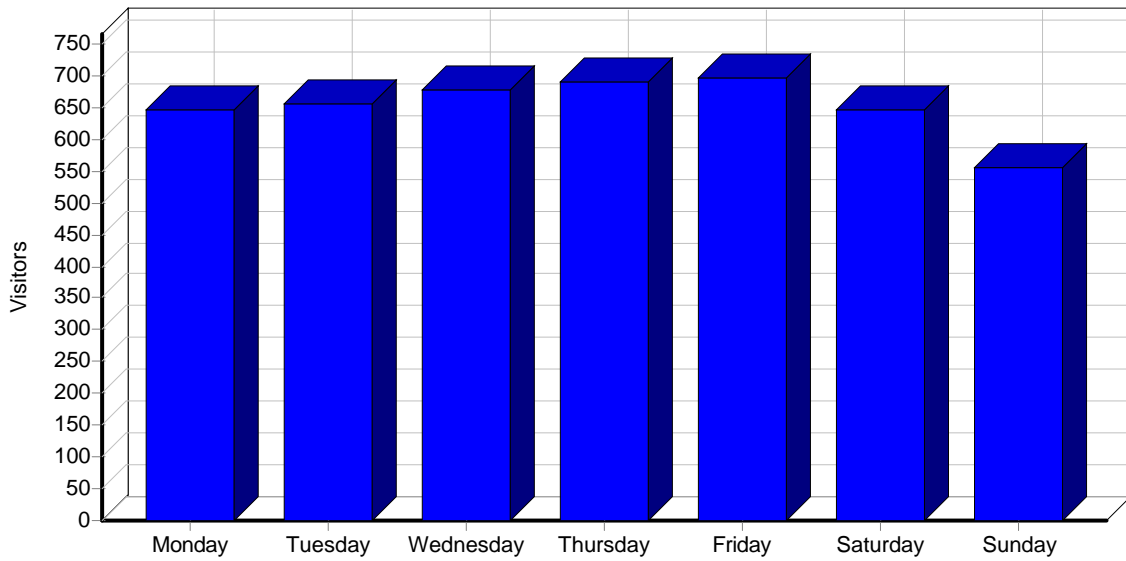

By Hour of Day

Activity by Hour of Day

Activity by Hour of Day

| Hour | Hits | Visitors | Bandwidth (KB) |
|---------------|-------|----------|----------------|
| 00:00 - 00:59 | 803 | 176 | 0 |
| 01:00 - 01:59 | 389 | 156 | 0 |
| 02:00 - 02:59 | 861 | 181 | 0 |
| 03:00 - 03:59 | 618 | 147 | 0 |
| 04:00 - 04:59 | 503 | 175 | 0 |
| 05:00 - 05:59 | 575 | 190 | 0 |
| 06:00 - 06:59 | 1,268 | 193 | 0 |
| 07:00 - 07:59 | 1,207 | 204 | 0 |
| 08:00 - 08:59 | 1,000 | 233 | 0 |
| 09:00 - 09:59 | 1,576 | 197 | 0 |
| 10:00 - 10:59 | 1,521 | 215 | 0 |
| 11:00 - 11:59 | 2,390 | 187 | 0 |
| 12:00 - 12:59 | 2,516 | 203 | 0 |
| 13:00 - 13:59 | 2,295 | 169 | 0 |

| | | | |
|---------------|---------------|--------------|----------|
| 14:00 - 14:59 | 1,829 | 208 | 0 |
| 15:00 - 15:59 | 2,107 | 207 | 0 |
| 16:00 - 16:59 | 2,406 | 165 | 0 |
| 17:00 - 17:59 | 1,669 | 201 | 0 |
| 18:00 - 18:59 | 2,479 | 235 | 0 |
| 19:00 - 19:59 | 1,901 | 213 | 0 |
| 20:00 - 20:59 | 1,119 | 176 | 0 |
| 21:00 - 21:59 | 1,246 | 180 | 0 |
| 22:00 - 22:59 | 1,119 | 189 | 0 |
| 23:00 - 23:59 | 590 | 167 | 0 |
| Total | 33,987 | 4,567 | 0 |

By Day of Week

Activity by Day of Week

Activity by Day of Week

| Day | Hits | Visitors | Bandwidth (KB) |
|--------------|---------------|--------------|----------------|
| Monday | 4,956 | 646 | 0 |
| Tuesday | 5,956 | 655 | 0 |
| Wednesday | 7,388 | 678 | 0 |
| Thursday | 4,800 | 691 | 0 |
| Friday | 4,219 | 696 | 0 |
| Saturday | 3,380 | 646 | 0 |
| Sunday | 3,288 | 555 | 0 |
| Total | 33,987 | 4,567 | 0 |