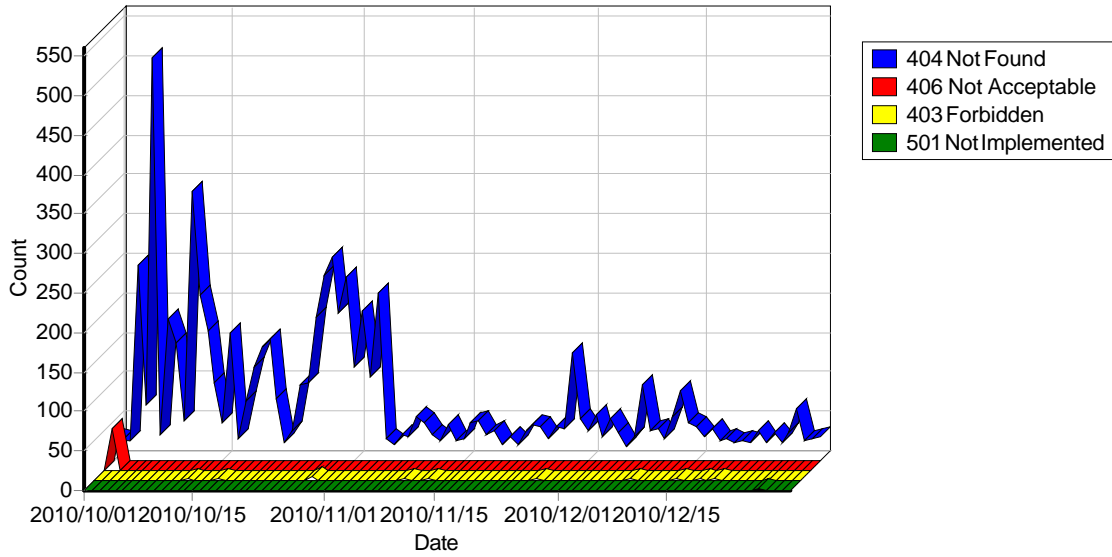

Errors

Types

Daily Error Types

Error Types