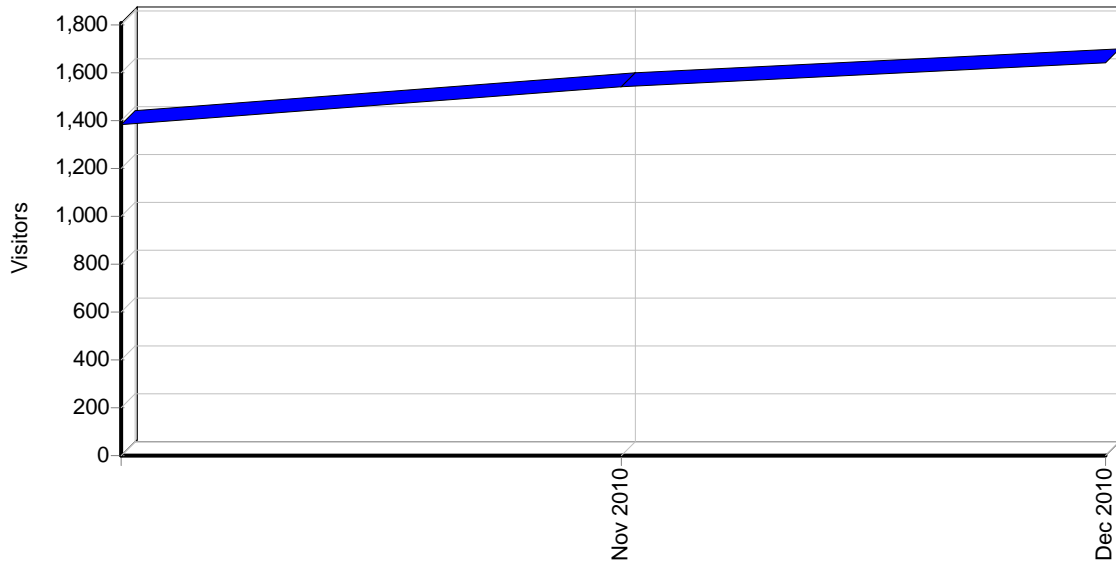

14:00 - 14:59	1,829	208	0
15:00 - 15:59	2,107	207	0
16:00 - 16:59	2,406	165	0
17:00 - 17:59	1,669	201	0
18:00 - 18:59	2,479	235	0
19:00 - 19:59	1,901	213	0
20:00 - 20:59	1,119	176	0
21:00 - 21:59	1,246	180	0
22:00 - 22:59	1,119	189	0
23:00 - 23:59	590	167	0
Total	33,987	4,567	0

By Day of Week

Activity by Day of Week

Activity by Day of Week

Day	Hits	Visitors	Bandwidth (KB)
Monday	4,956	646	0
Tuesday	5,956	655	0
Wednesday	7,388	678	0
Thursday	4,800	691	0
Friday	4,219	696	0
Saturday	3,380	646	0
Sunday	3,288	555	0
Total	33,987	4,567	0

By Month

Activity by Month

Activity by Month

Month	Hits	Visitors	Bandwidth (KB)
Oct 2010	14,866	1,381	0
Nov 2010	9,305	1,540	0
Dec 2010	9,816	1,646	0
Total	33,987	4,567	0

Access Statistics

Pages

Daily Page Access