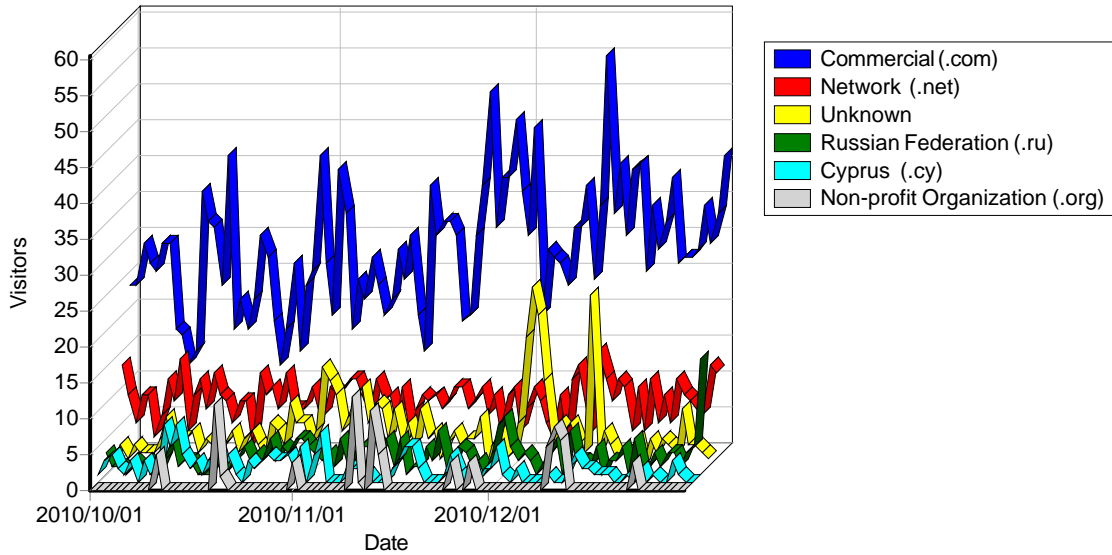

48	lj910417.crawl.yahoo.net	China	15	15	0
49	msnbot-207-46-13-88.search.msn.com	United States	25	15	0
50	msnbot-207-46-12-238.search.msn.com	United States	20	15	0
Subtotal			4,056	1,894	0
Total			33,987	4,567	0

Top-Level Domains

Daily Top-Level Domains

Top-Level Domains