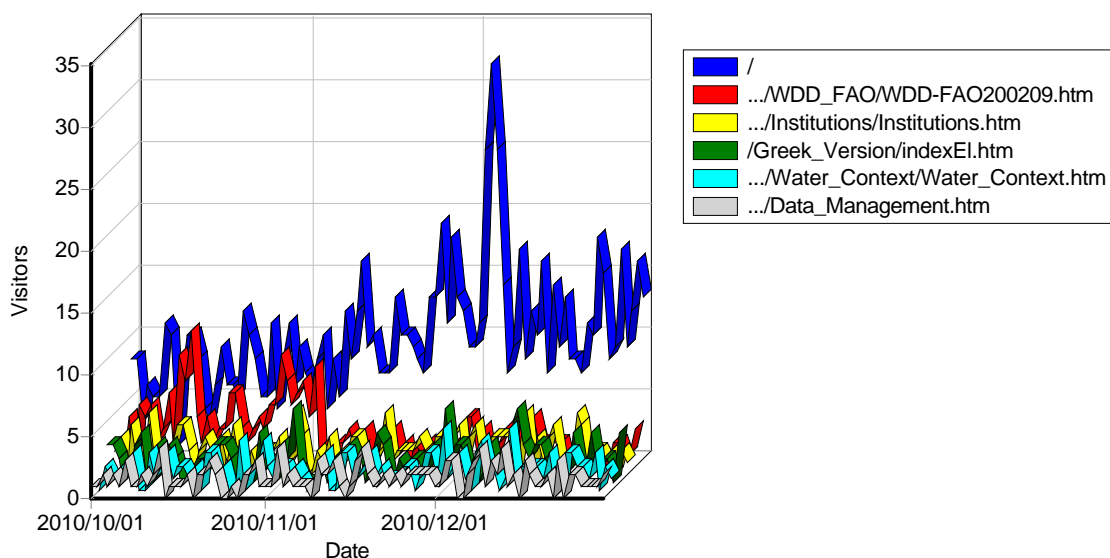

Access Statistics

Pages

Daily Page Access