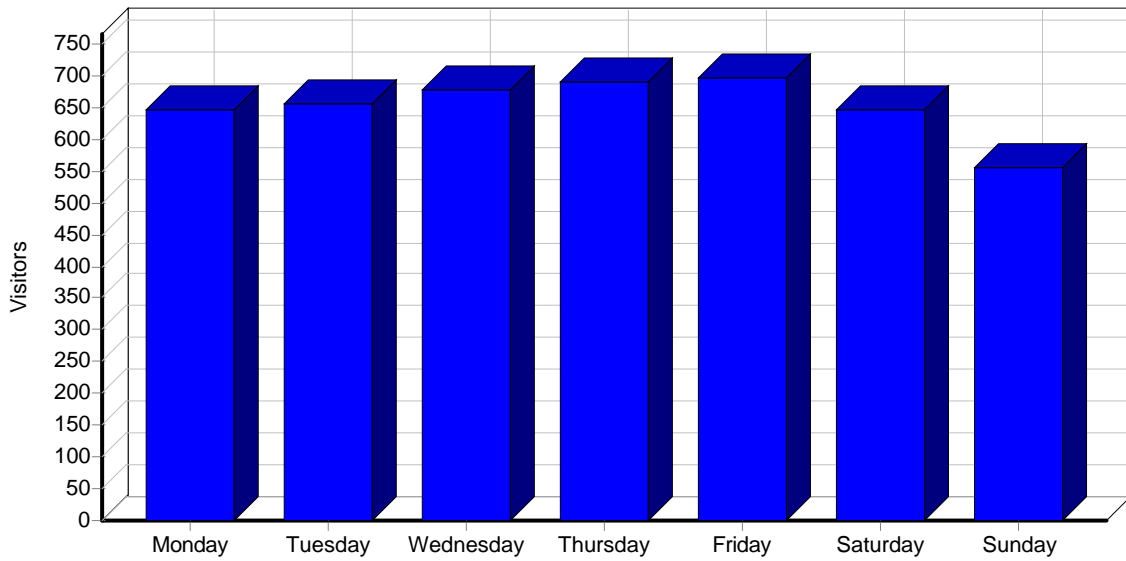

By Hour of Day

Activity by Hour of Day

Activity by Hour of Day

Hour	Hits	Visitors	Bandwidth (KB)
00:00 - 00:59	803	176	0
01:00 - 01:59	389	156	0
02:00 - 02:59	861	181	0
03:00 - 03:59	618	147	0
04:00 - 04:59	503	175	0
05:00 - 05:59	575	190	0
06:00 - 06:59	1,268	193	0
07:00 - 07:59	1,207	204	0
08:00 - 08:59	1,000	233	0
09:00 - 09:59	1,576	197	0
10:00 - 10:59	1,521	215	0
11:00 - 11:59	2,390	187	0
12:00 - 12:59	2,516	203	0
13:00 - 13:59	2,295	169	0

14:00 - 14:59	1,829	208	0
15:00 - 15:59	2,107	207	0
16:00 - 16:59	2,406	165	0
17:00 - 17:59	1,669	201	0
18:00 - 18:59	2,479	235	0
19:00 - 19:59	1,901	213	0
20:00 - 20:59	1,119	176	0
21:00 - 21:59	1,246	180	0
22:00 - 22:59	1,119	189	0
23:00 - 23:59	590	167	0
Total	33,987	4,567	0

By Day of Week

Activity by Day of Week

Activity by Day of Week

Day	Hits	Visitors	Bandwidth (KB)
Monday	4,956	646	0
Tuesday	5,956	655	0
Wednesday	7,388	678	0
Thursday	4,800	691	0
Friday	4,219	696	0
Saturday	3,380	646	0
Sunday	3,288	555	0
Total	33,987	4,567	0