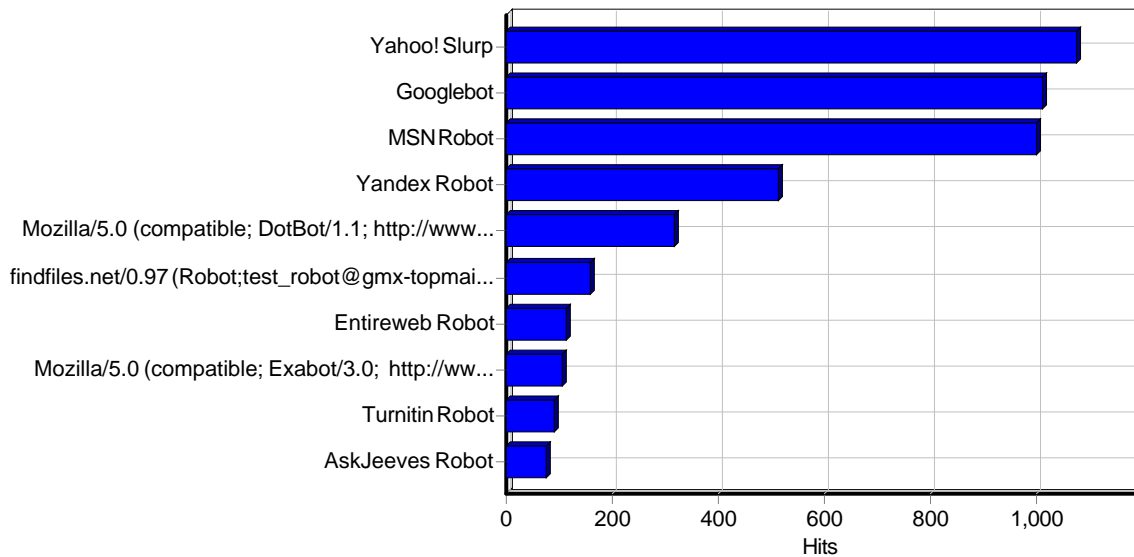

Top Spiders

Top Spiders

	Spider	Hits
1	Yahoo! Slurp	1,076
2	Googlebot	1,011
3	MSN Robot	1,000
4	Yandex Robot	513
5	Mozilla/5.0 (compatible; DotBot/1.1; http://www.dotnetdotcom.org/, crawler@dotnetdotcom.org)	318
6	findfiles.net/0.97 (Robot;test_robot@gmx-topmail.de)	157
7	Entireweb Robot	113
8	Mozilla/5.0 (compatible; Exabot/3.0; http://www.exabot.com/go/robot)	106
9	Turnitin Robot	90
10	AskJeeves Robot	77
11	Mozilla/5.0 (compatible; SiteBot/0.1; http://www.sitebot.org/robot/)	72
12	Baiduspider	64
13	Yeti/1.0 (NHN Corp.; http://help.naver.com/robots/)	33
14	SurveyBot	32
15	DoCoMo/2.0 P900i(c100;TB;W24H11)(compatible; ichiro/mobile goo; http://help.goo.ne.jp/door/crawler.html)	28
16	yrspider Mozilla/5.0 (compatible; YRSpider; http://www.yunrang.com/yrspider.html)	25