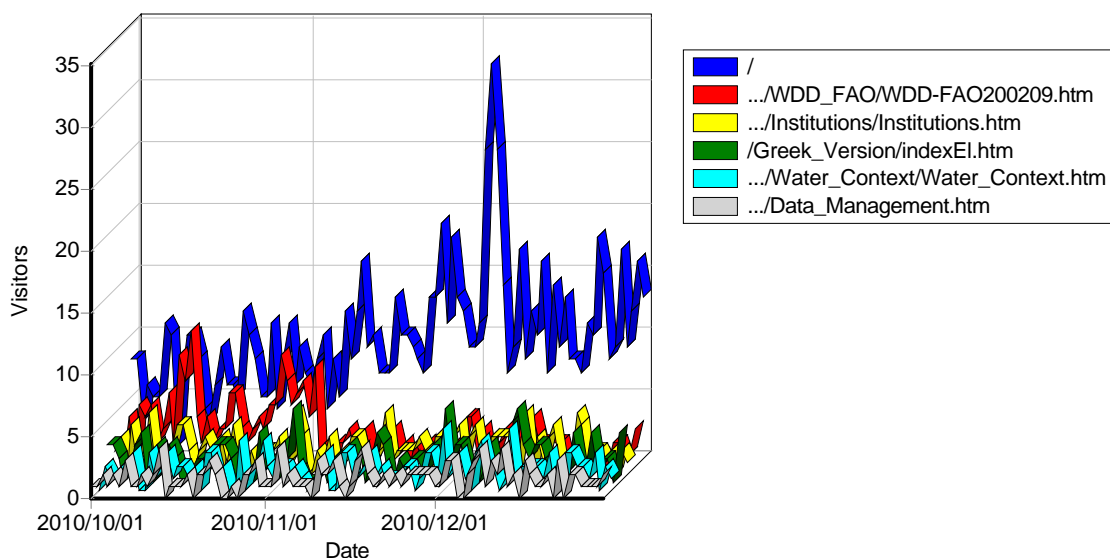

By Day of Week

Activity by Day of Week

Activity by Day of Week

Day	Hits	Visitors	Bandwidth (KB)
Monday	4,956	646	0
Tuesday	5,956	655	0
Wednesday	7,388	678	0
Thursday	4,800	691	0
Friday	4,219	696	0
Saturday	3,380	646	0
Sunday	3,288	555	0
Total	33,987	4,567	0

By Month

Activity by Month

Activity by Month

Month	Hits	Visitors	Bandwidth (KB)
Oct 2010	14,866	1,381	0
Nov 2010	9,305	1,540	0
Dec 2010	9,816	1,646	0
Total	33,987	4,567	0

Access Statistics

Pages

Daily Page Access

Most Popular Pages

Most Popular Pages

	Page	Hits	Incomplete Requests	Visitors	Bandwidth (KB)
1	http://www.emwis-cy.org/	1,205	1	919	0
2	http://www.emwis-cy.org/English_Version/Documentation/Publications/Studies_Presentations/WDD_FAO/WDD-FAO200209.htm	271	3	259	0
3	http://www.emwis-cy.org/English_Version/Institutions/Institutions.htm	190	0	182	0
4	http://www.emwis-cy.org/Greek_Version/indexEl.htm	174	0	167	0
5	http://www.emwis-cy.org/English_Version/Water_Context/Water_ContextEL.htm	171	0	154	0
6	http://www.emwis-cy.org/English_Version/Data_Management/Data_Management.htm	153	0	148	0
7	http://www.emwis-cy.org/Greek_Version/Water_Context_EL/Water_ContextEL.htm	158	2	147	0
8	http://www.emwis-cy.org/English_Version/Contact_Us/Contact_Us.htm	152	0	144	0
9	http://www.emwis-cy.org/English_Version/Links/Links.htm	145	0	138	0
10	http://www.emwis-cy.org/English_Version/Law/Law.htm	142	0	137	0
11	http://www.emwis-cy.org/English_Version/Training/Training.htm	136	0	130	0
12	http://www.emwis-cy.org/English_Version/News/News_CY.htm	135	0	129	0