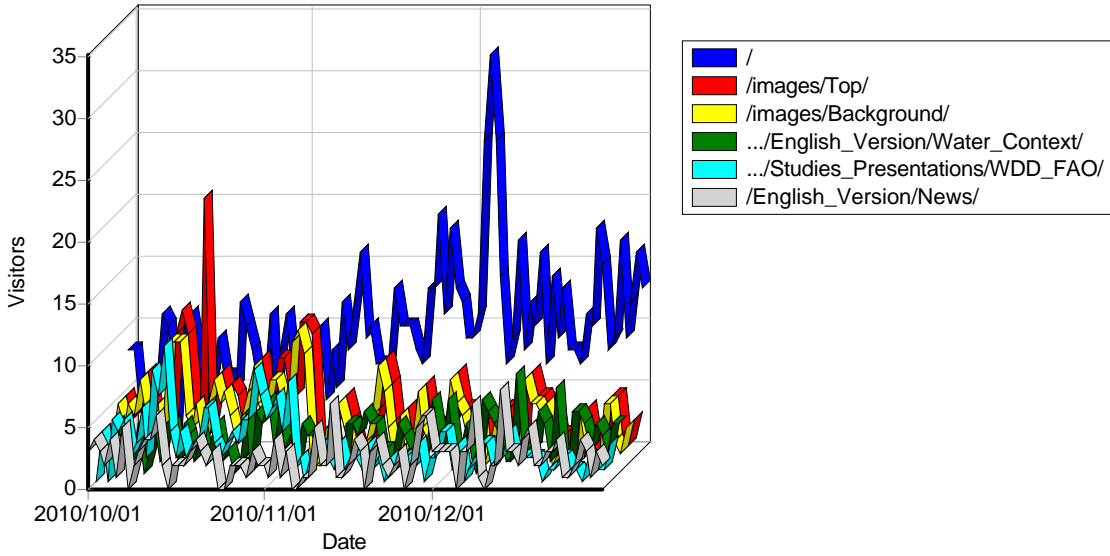

Daily Directory Access