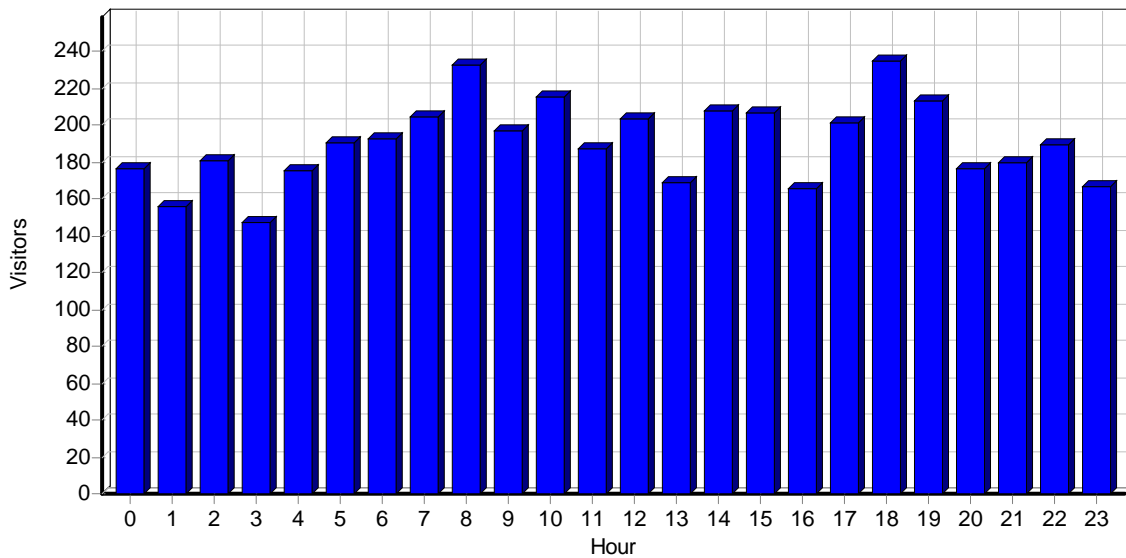

Fri2010/12/17	457	96	56	04:38	0
Sat2010/12/18	175	104	50	03:01	0
Sun2010/12/19	224	29	44	02:36	0
Mon2010/12/20	72	35	45	02:36	0
Tue2010/12/21	208	41	47	02:27	0
Wed2010/12/22	66	30	43	02:21	0
Thu2010/12/23	509	125	57	01:36	0
Fri2010/12/24	161	34	41	03:21	0
Sat2010/12/25	102	54	44	03:50	0
Sun2010/12/26	88	59	43	02:24	0
Mon2010/12/27	711	52	48	03:22	0
Tue2010/12/28	918	67	52	02:28	0
Wed2010/12/29	180	39	42	03:52	0
Thu2010/12/30	149	48	54	01:28	0
Fri2010/12/31	276	68	73	03:09	0
Subtotal	15,294	3,558	2,610	03:04	0
Total	33,987	6,738	4,567	02:54	0

By Hour of Day

Activity by Hour of Day

Activity by Hour of Day

Hour	Hits	Visitors	Bandwidth (KB)
00:00 - 00:59	803	176	0
01:00 - 01:59	389	156	0
02:00 - 02:59	861	181	0
03:00 - 03:59	618	147	0
04:00 - 04:59	503	175	0
05:00 - 05:59	575	190	0
06:00 - 06:59	1,268	193	0
07:00 - 07:59	1,207	204	0
08:00 - 08:59	1,000	233	0
09:00 - 09:59	1,576	197	0
10:00 - 10:59	1,521	215	0
11:00 - 11:59	2,390	187	0
12:00 - 12:59	2,516	203	0
13:00 - 13:59	2,295	169	0