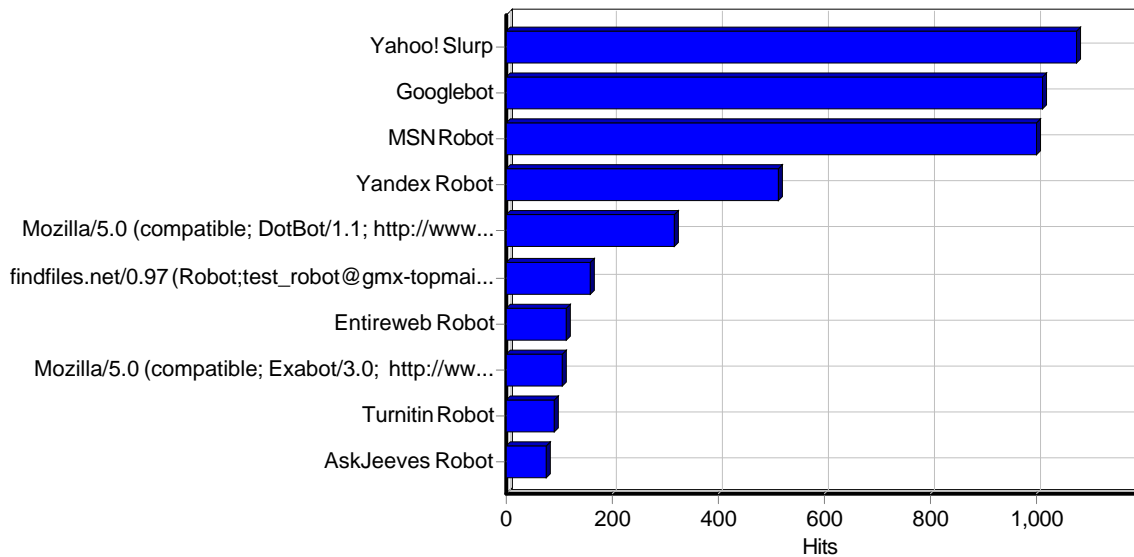

Top Spiders

Top Spiders

	Spider	Hits
1	Yahoo! Slurp	1,076
2	Googlebot	1,011
3	MSNRobot	1,000
4	Yandex Robot	513
5	Mozilla/5.0 (compatible; DotBot/1.1; http://www.dotnetdotcom.org/, crawler@dotnetdotcom.org)	318
6	findfiles.net/0.97 (Robot;test_robot@gmx-topmail.de)	157
7	Entireweb Robot	113
8	Mozilla/5.0 (compatible; Exabot/3.0; http://www.exabot.com/go/robot)	106
9	Turnitin Robot	90
10	AskJeeves Robot	77
11	Mozilla/5.0 (compatible; SiteBot/0.1; http://www.sitebot.org/robot/)	72
12	Baiduspider	64
13	Yeti/1.0 (NHN Corp.; http://help.naver.com/robots/)	33
14	SurveyBot	32
15	DoCoMo/2.0 P900i(c100;TB;W24H11)(compatible; ichiro/mobile goo; http://help.goo.ne.jp/door/crawler.html)	28
16	yrspider Mozilla/5.0 (compatible; YRSpider; http://www.yunrang.com/yrspider.html)	25