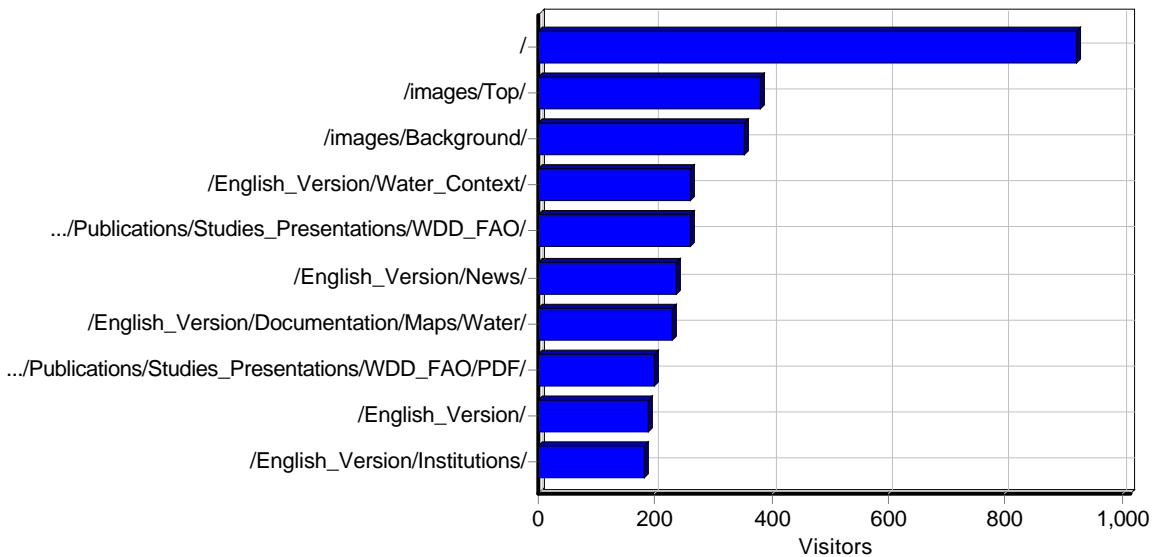

Most Requested Directories

Most Requested Directories

	Directory	Hits	Incomplete Requests	Visitors	Bandwidth (KB)
1	http://www.emwis-cy.org/	1,223	1	922	0
2	http://www.emwis-cy.org/images/Top/	1,960	0	382	0
3	http://www.emwis-cy.org/images/Background/	407	1	354	0
4	http://www.emwis-cy.org/English_Version/Water_Context/	312	25	262	0
5	http://www.emwis-cy.org/English_Version/Documentation/Publications/Studies_Presentations/WDD_FAO/	271	3	259	0
6	http://www.emwis-cy.org/English_Version/News/	379	0	236	0
7	http://www.emwis-cy.org/English_Version/Documentation/Maps/Water/	258	8	230	0
8	http://www.emwis-cy.org/English_Version/Documentation/Publications/Studies_Presentations/WDD_FAO/PDF/	3,364	3,028	200	0
9	http://www.emwis-cy.org/English_Version/	254	0	188	0
10	http://www.emwis-cy.org/English_Version/Institutions/	190	0	182	0
11	http://www.emwis-cy.org/Greek_Version/Buttons/	7,041	0	173	0
12	http://www.emwis-cy.org/Greek_Version/	174	0	167	0
13	http://www.emwis-cy.org/Greek_Version/NewsEI/	232	0	161	0
14	http://www.emwis-cy.org/English_Version/Documentation/Publications/Calendar/Calendar_2005/	265	2	153	0