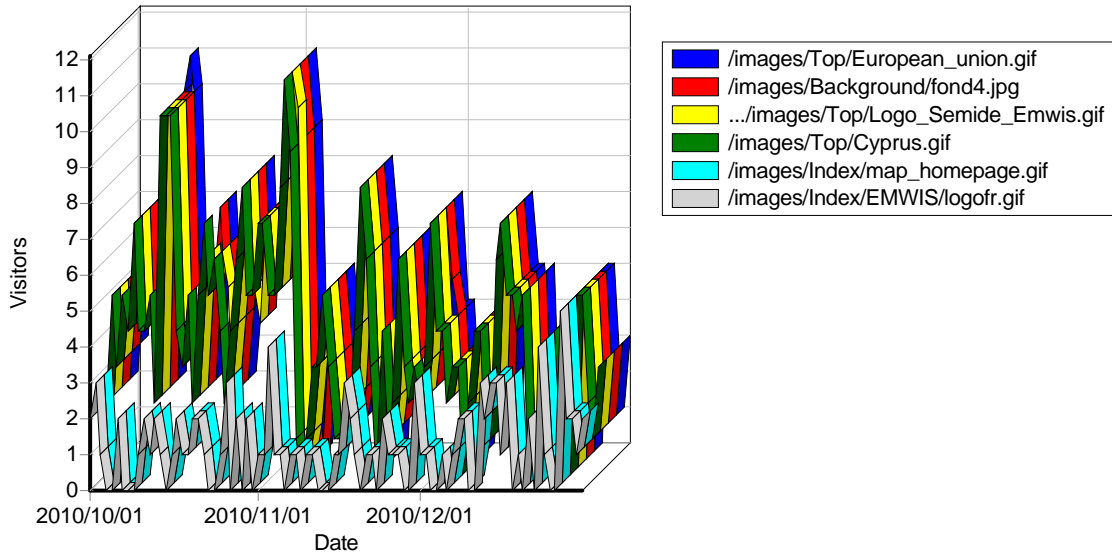

48	http://www.emwis-cy.org/Greek_Version/DocumentationEL/PublicationsEL/CalendarEL/Calendar_2005/MAY2005.pdf	3	0	3	0
49	http://www.emwis-cy.org/Greek_Version/DocumentationEL/PublicationsEL/CalendarEL/Calendar_2005/DECEMBER2004.pdf	3	0	3	0
50	http://www.emwis-cy.org/Greek_Version/DocumentationEL/PublicationsEL/CalendarEL/Calendar_2005/DECEMBER2005.pdf	3	0	3	0
Subtotal		4,308	3,069	N/A	0
Total		4,340	3,069	N/A	0

Images

Daily Image Access