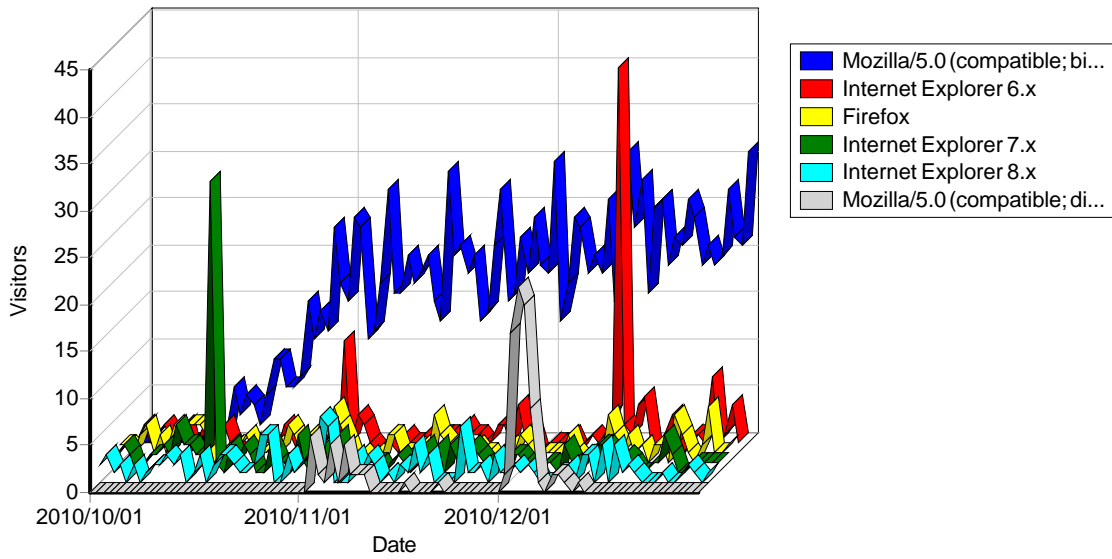

Browsers

Browsers

Daily Used Browsers

Most Used Browsers