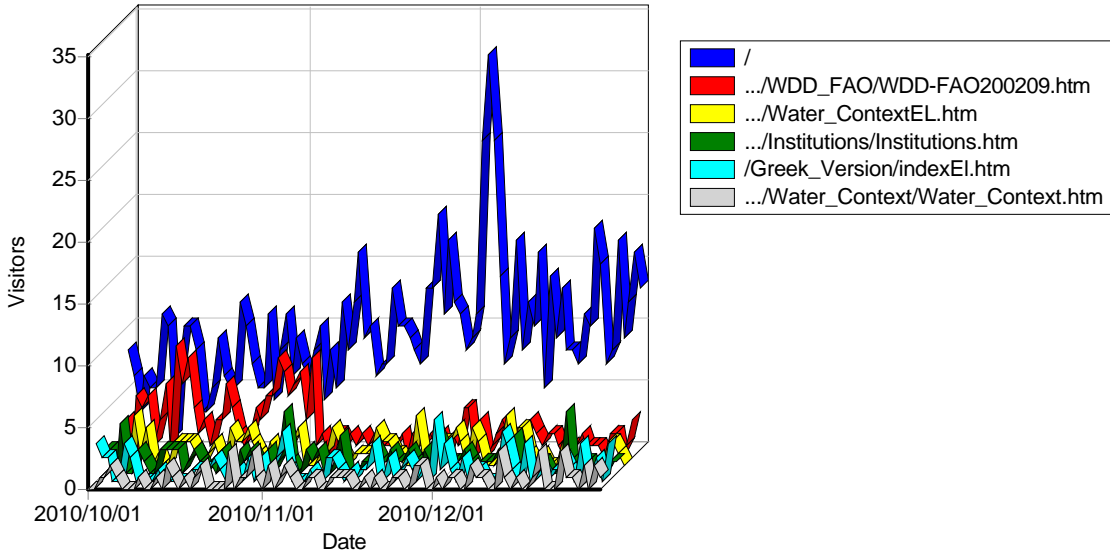

Daily Entry Pages