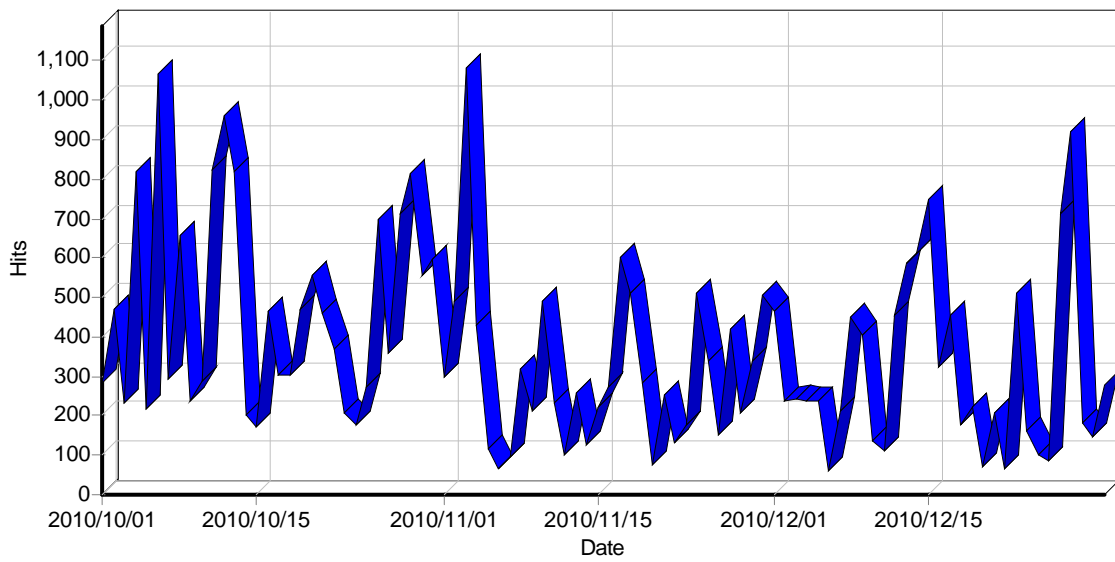

Report for Emwis-cy.org

Time range: 2010/10/01 00:47:41 - 2010/12/31 23:41:29

Generated on Tue Mar 01, 2011 - 01:08:32

General Statistics

Summary

Summary

Hits	
Total Hits	33,987
Average Hits per Day	369
Average Hits per Visitor	7.44
Cached Requests	1,889
Failed Requests	7,253
Page Views	
Total Page Views	6,738
Average Page Views per Day	73
Average Page Views per Visitor	1.48
Visitors	
Total Visitors	4,567
Average Visitors per Day	49
Total Unique IPs	1,053
Bandwidth	
Total Bandwidth	0 B
Average Bandwidth per Day	0 B
Average Bandwidth per Hit	0 B
Average Bandwidth per Visitor	0 B

Activity Statistics

Daily

Daily Visitors

Daily Hits

Daily Bandwidth

Daily Activity

Date	Hits	Page Views	Visitors	Average Visit Length	Bandwidth (KB)
Fri 2010/11/12	100	36	38	03:10	0
Sat 2010/11/13	260	143	65	01:53	0
Sun 2010/11/14	126	60	32	03:29	0
Mon 2010/11/15	222	29	39	02:04	0
Tue 2010/11/16	272	37	52	01:11	0
Wed 2010/11/17	601	70	57	06:08	0
Thu 2010/11/18	512	145	51	03:14	0
Fri 2010/11/19	283	43	53	03:24	0
Sat 2010/11/20	74	48	41	02:16	0
Sun 2010/11/21	251	44	39	03:05	0
Mon 2010/11/22	133	37	35	04:31	0
Tue 2010/11/23	178	53	47	02:06	0
Wed 2010/11/24	509	102	65	02:39	0
Thu 2010/11/25	339	77	72	01:51	0
Fri 2010/11/26	152	37	47	02:18	0
Sat 2010/11/27	418	90	52	03:39	0
Sun 2010/11/28	206	100	51	09:10	0
Mon 2010/11/29	337	165	67	05:11	0
Tue 2010/11/30	505	117	61	02:35	0
Wed 2010/12/01	463	126	52	08:54	0
Thu 2010/12/02	237	56	63	03:38	0
Fri 2010/12/03	242	119	53	02:25	0
Sat 2010/12/04	238	88	67	01:25	0
Sun 2010/12/05	239	50	58	02:06	0
Mon 2010/12/06	60	35	42	03:04	0
Tue 2010/12/07	212	43	38	03:34	0
Wed 2010/12/08	450	92	45	03:44	0
Thu 2010/12/09	402	92	56	03:00	0
Fri 2010/12/10	139	54	63	01:54	0
Sat 2010/12/11	113	53	50	02:38	0
Sun 2010/12/12	454	68	53	03:01	0
Mon 2010/12/13	587	160	110	01:19	0
Tue 2010/12/14	612	45	50	02:32	0
Wed 2010/12/15	749	117	61	02:25	0
Thu 2010/12/16	323	46	46	03:50	0