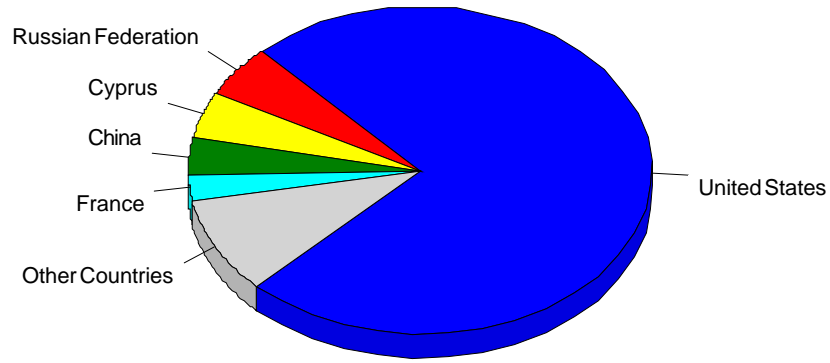

Countries

Daily Countries Activity

Most Active Countries

Most Active Countries

	Country	Hits	Visitors	% of Total Visitors	Bandwidth (KB)
1	United States	8,880	3,396	74.36%	0
2	Russian Federation	627	240	5.26%	0
3	Cyprus	13,370	215	4.71%	0
4	China	238	165	3.61%	0
5	France	769	117	2.56%	0
6	Sweden	113	84	1.84%	0
7	Unknown	1,707	72	1.58%	0
8	Greece	3,356	68	1.49%	0
9	United Kingdom	989	44	0.96%	0
10	Germany	1,590	32	0.70%	0
11	Ukraine	77	23	0.50%	0
12	Korea, Republic of	35	19	0.42%	0
13	Canada	178	9	0.20%	0
14	Egypt	340	8	0.18%	0
15	Italy	348	7	0.15%	0
16	India	197	6	0.13%	0
17	Romania	256	6	0.13%	0
18	Burkina Faso	89	4	0.09%	0
19	Brazil	10	4	0.09%	0
20	Netherlands	4	4	0.09%	0
21	Turkey	360	3	0.07%	0
22	Switzerland	76	3	0.07%	0
23	Australia	3	3	0.07%	0
24	Thailand	165	3	0.07%	0
25	Hong Kong	28	3	0.07%	0
26	Spain	3	3	0.07%	0
27	Poland	2	2	0.04%	0
28	Mexico	2	2	0.04%	0
29	Hungary	4	2	0.04%	0
30	Indonesia	3	2	0.04%	0
31	Colombia	2	2	0.04%	0
32	Czechia	4	2	0.04%	0
33	Israel	104	2	0.04%	0
34	Japan	3	2	0.04%	0
35	Algeria	38	1	0.02%	0