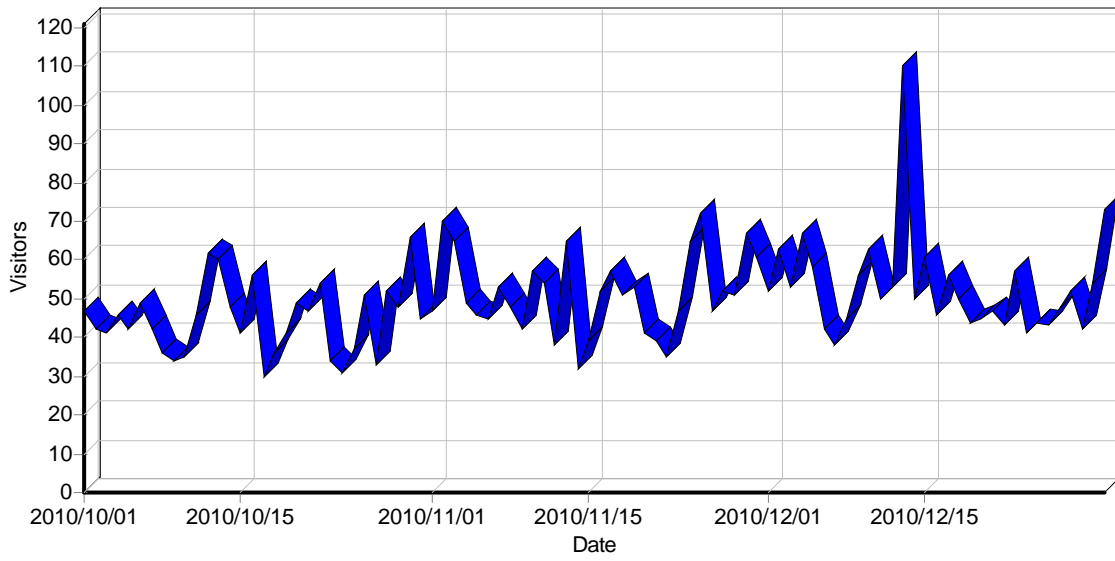

Report for Emwis-cy.org

Time range: 2010/10/01 00:47:41 - 2010/12/31 23:41:29

Generated on Tue Mar 01, 2011 - 01:08:32

General Statistics

Summary

Summary

Hits	
Total Hits	33,987
Average Hits per Day	369
Average Hits per Visitor	7.44
Cached Requests	1,889
Failed Requests	7,253
Page Views	
Total Page Views	6,738
Average Page Views per Day	73
Average Page Views per Visitor	1.48
Visitors	
Total Visitors	4,567
Average Visitors per Day	49
Total Unique IPs	1,053
Bandwidth	
Total Bandwidth	0 B
Average Bandwidth per Day	0 B
Average Bandwidth per Hit	0 B
Average Bandwidth per Visitor	0 B

Activity Statistics

Daily

Daily Visitors

Daily Hits

Daily Bandwidth

Daily Activity

Date	Hits	Page Views	Visitors	Average Visit Length	Bandwidth (KB)
Fri 2010/11/12	100	36	38	03:10	0
Sat 2010/11/13	260	143	65	01:53	0
Sun 2010/11/14	126	60	32	03:29	0
Mon 2010/11/15	222	29	39	02:04	0
Tue 2010/11/16	272	37	52	01:11	0
Wed 2010/11/17	601	70	57	06:08	0
Thu 2010/11/18	512	145	51	03:14	0
Fri 2010/11/19	283	43	53	03:24	0
Sat 2010/11/20	74	48	41	02:16	0
Sun 2010/11/21	251	44	39	03:05	0
Mon 2010/11/22	133	37	35	04:31	0
Tue 2010/11/23	178	53	47	02:06	0
Wed 2010/11/24	509	102	65	02:39	0
Thu 2010/11/25	339	77	72	01:51	0
Fri 2010/11/26	152	37	47	02:18	0
Sat 2010/11/27	418	90	52	03:39	0
Sun 2010/11/28	206	100	51	09:10	0
Mon 2010/11/29	337	165	67	05:11	0
Tue 2010/11/30	505	117	61	02:35	0
Wed 2010/12/01	463	126	52	08:54	0
Thu 2010/12/02	237	56	63	03:38	0
Fri 2010/12/03	242	119	53	02:25	0
Sat 2010/12/04	238	88	67	01:25	0
Sun 2010/12/05	239	50	58	02:06	0
Mon 2010/12/06	60	35	42	03:04	0
Tue 2010/12/07	212	43	38	03:34	0
Wed 2010/12/08	450	92	45	03:44	0
Thu 2010/12/09	402	92	56	03:00	0
Fri 2010/12/10	139	54	63	01:54	0
Sat 2010/12/11	113	53	50	02:38	0
Sun 2010/12/12	454	68	53	03:01	0
Mon 2010/12/13	587	160	110	01:19	0
Tue 2010/12/14	612	45	50	02:32	0
Wed 2010/12/15	749	117	61	02:25	0
Thu 2010/12/16	323	46	46	03:50	0