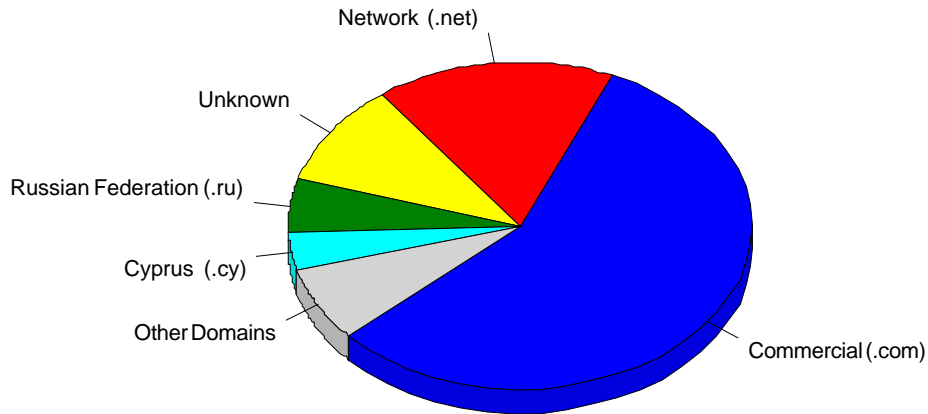

Top-Level Domains

	Domain	Description	Hits	Visitors	% of Total Visitors	Bandwidth (KB)
1	.com	Commercial	8,730	2,597	56.86%	0
2	.net	Network	2,494	760	16.64%	0
3		Unknown	6,271	470	10.29%	0
4	.ru	Russian Federation	626	239	5.23%	0
5	.cy	Cyprus	10,822	171	3.74%	0
6	.org	Non-profit Organization	387	87	1.90%	0
7	.se	Sweden	113	84	1.84%	0
8	.gr	Greece	2,592	60	1.31%	0
9	.ua	Ukraine	112	21	0.46%	0