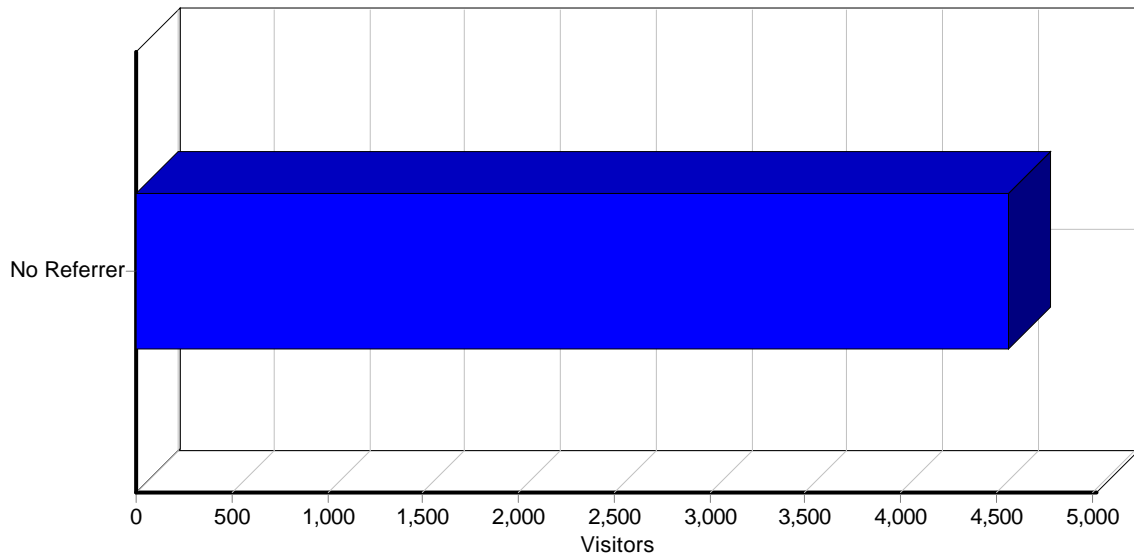

Referrers

Referring Sites

Top Referring Sites

Top Referring Sites

	Site	Visitors
1	No Referrer	4,567
	Total	4,567