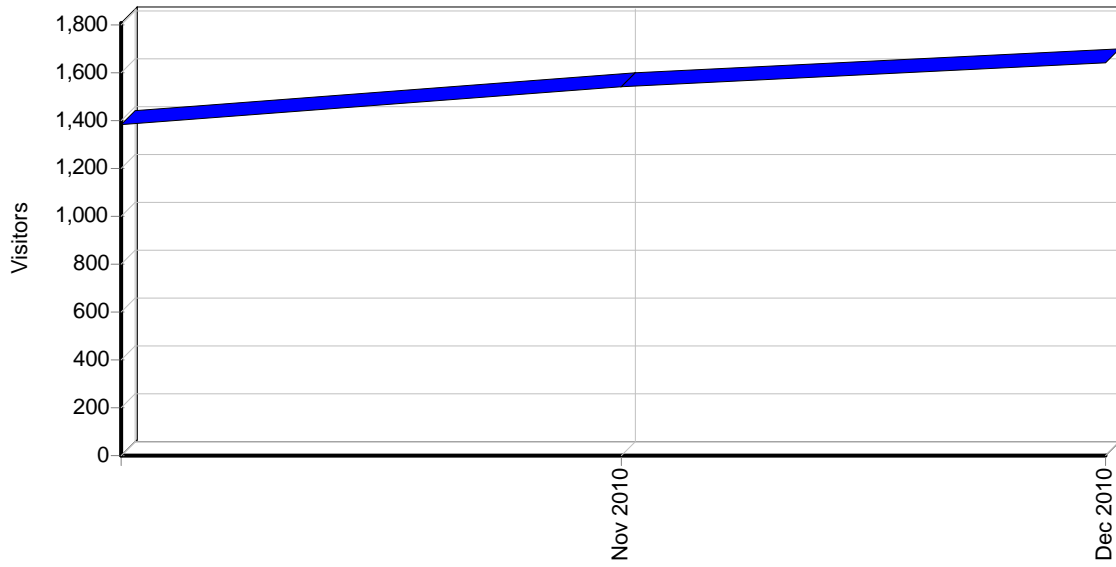

By Day of Week

Activity by Day of Week

Activity by Day of Week

| Day | Hits | Visitors | Bandwidth (KB) |
|--------------|---------------|--------------|----------------|
| Monday | 4,956 | 646 | 0 |
| Tuesday | 5,956 | 655 | 0 |
| Wednesday | 7,388 | 678 | 0 |
| Thursday | 4,800 | 691 | 0 |
| Friday | 4,219 | 696 | 0 |
| Saturday | 3,380 | 646 | 0 |
| Sunday | 3,288 | 555 | 0 |
| Total | 33,987 | 4,567 | 0 |

By Month

Activity by Month

Activity by Month

| Month | Hits | Visitors | Bandwidth (KB) |
|--------------|---------------|--------------|----------------|
| Oct 2010 | 14,866 | 1,381 | 0 |
| Nov 2010 | 9,305 | 1,540 | 0 |
| Dec 2010 | 9,816 | 1,646 | 0 |
| Total | 33,987 | 4,567 | 0 |