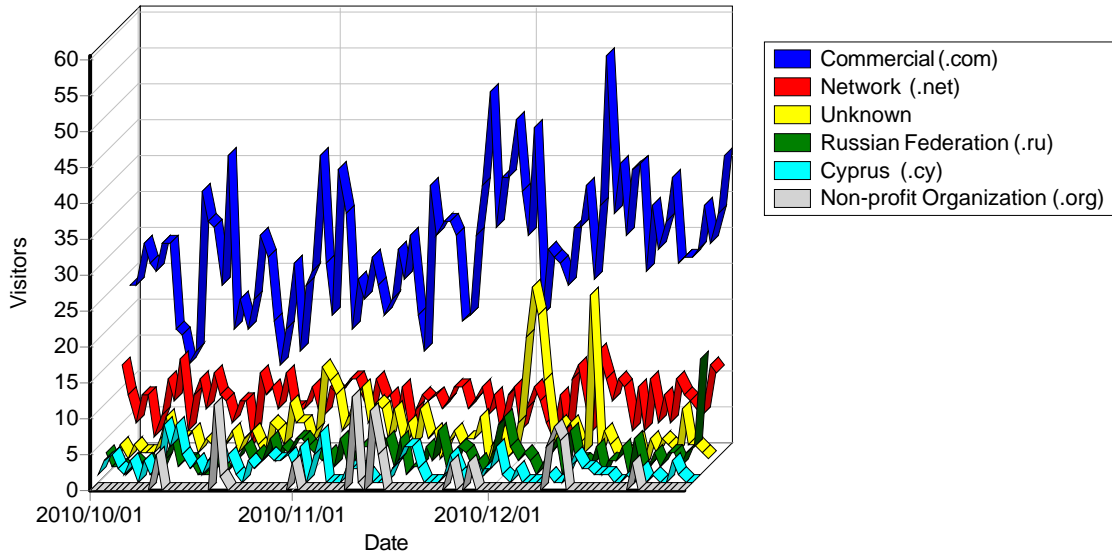

48	lj910417.crawl.yahoo.net	China	15	15	0
49	msnbot-207-46-13-88.search.msn.com	United States	25	15	0
50	msnbot-207-46-12-238.search.msn.com	United States	20	15	0
	Subtotal		4,056	1,894	0
	Total		33,987	4,567	0

Top-Level Domains

Daily Top-Level Domains

Top-Level Domains