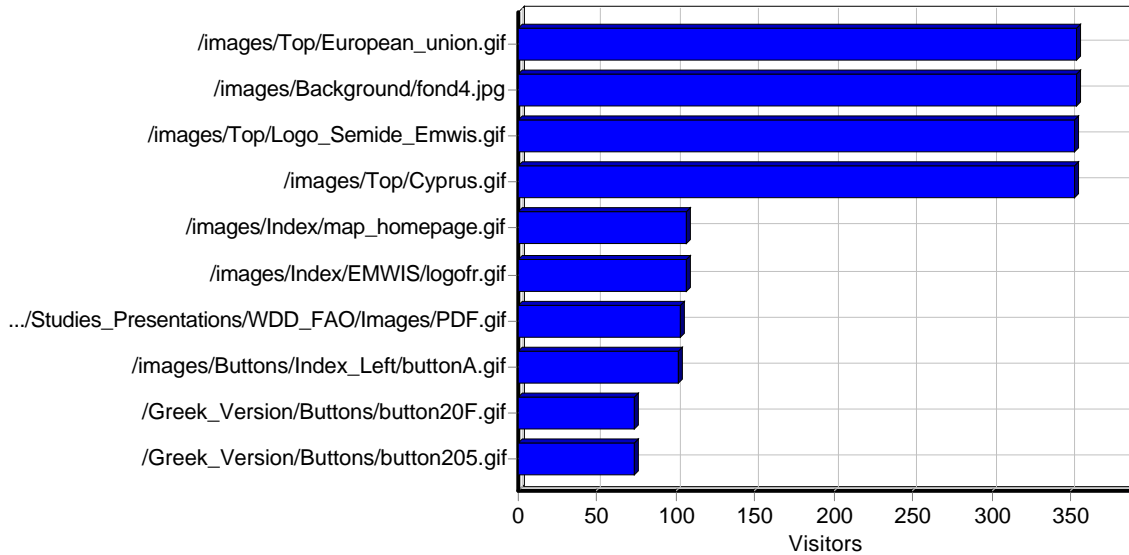

Images

Daily Image Access

Most Requested Images

Most Requested Images

	Image	Hits	Incomplete Requests	Visitors	Bandwidth (KB)
1	http://www.emwis-cy.org/images/Top/European_union.gif	388	0	354	0
2	http://www.emwis-cy.org/images/Background/fond4.jpg	407	1	354	0
3	http://www.emwis-cy.org/images/Top/Logo_Semide_Emwis.gif	387	0	353	0
4	http://www.emwis-cy.org/images/Top/Cyprus.gif	388	0	353	0
5	http://www.emwis-cy.org/images/Index/map_homepage.gif	115	0	107	0
6	http://www.emwis-cy.org/images/Index/EMWIS/logofr.gif	115	0	106	0
7	http://www.emwis-cy.org/English_Version/Documentation/Publications/Studies_Presentations/WDD_FAO/Images/PDF.gif	119	0	103	0