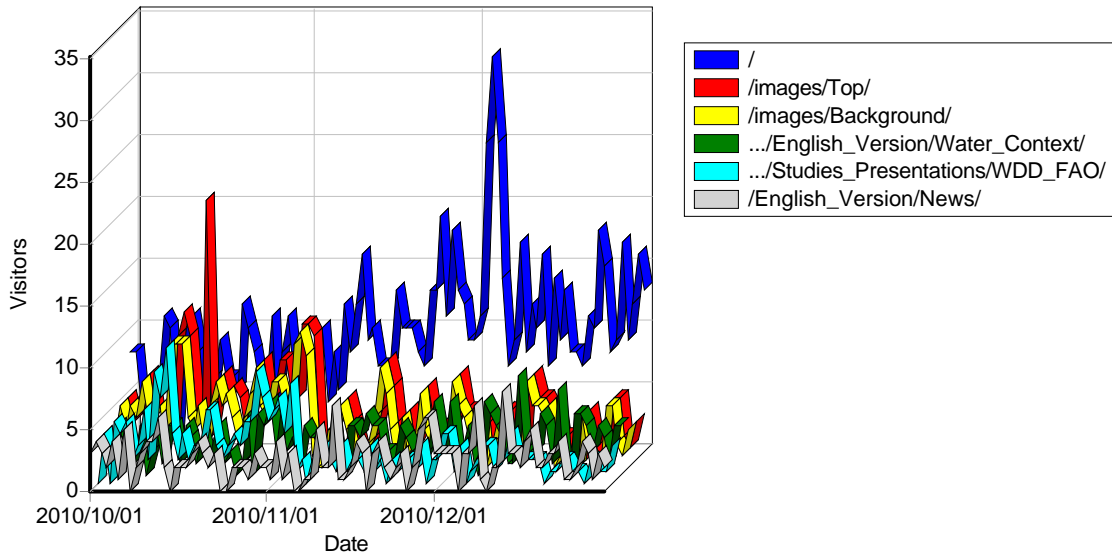

Daily Directory Access