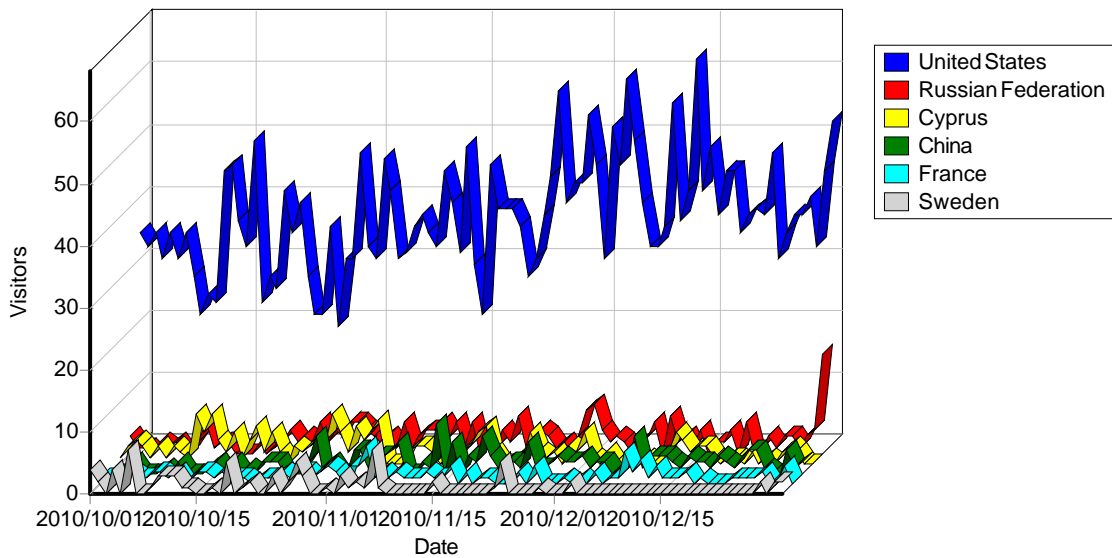

10	.sc	Seychelles	30	15	0.33%	0
11	.uk	United Kingdom	445	11	0.24%	0
12	.in	India	128	5	0.11%	0
13	.de	Germany	230	5	0.11%	0
14	.fr	France	137	4	0.09%	0
15	.it	Italy	268	4	0.09%	0
16	.nl	Netherlands	3	3	0.07%	0
17	.au	Australia	3	3	0.07%	0
18	.th	Thailand	165	3	0.07%	0
19	.br	Brazil	2	2	0.04%	0
20	.ch	Switzerland	72	2	0.04%	0
21	.ca	Canada	5	2	0.04%	0
22	.id	Indonesia	3	2	0.04%	0
23	.hu	Hungary	4	2	0.04%	0
24	.ws	Samoa	7	1	0.02%	0
25	.sk	Slovakia	5	1	0.02%	0
26	.tr	Turkey	227	1	0.02%	0
27	.us	United States	3	1	0.02%	0
28	.ro	Romania	1	1	0.02%	0
29	.edu	Educational	69	1	0.02%	0
30	.eg	Egypt	2	1	0.02%	0
31	.cz	Czechia	1	1	0.02%	0
32	.bf	Burkina Faso	20	1	0.02%	0
33	.co	Colombia	1	1	0.02%	0
34	.pl	Poland	1	1	0.02%	0
35	.pt	Portugal	4	1	0.02%	0
36	.jp	Japan	1	1	0.02%	0
37	.fi	Finland	2	1	0.02%	0
38	.ie	Ireland	1	1	0.02%	0
		Total	33,987	4,567	100.00%	0

Countries

Daily Countries Activity