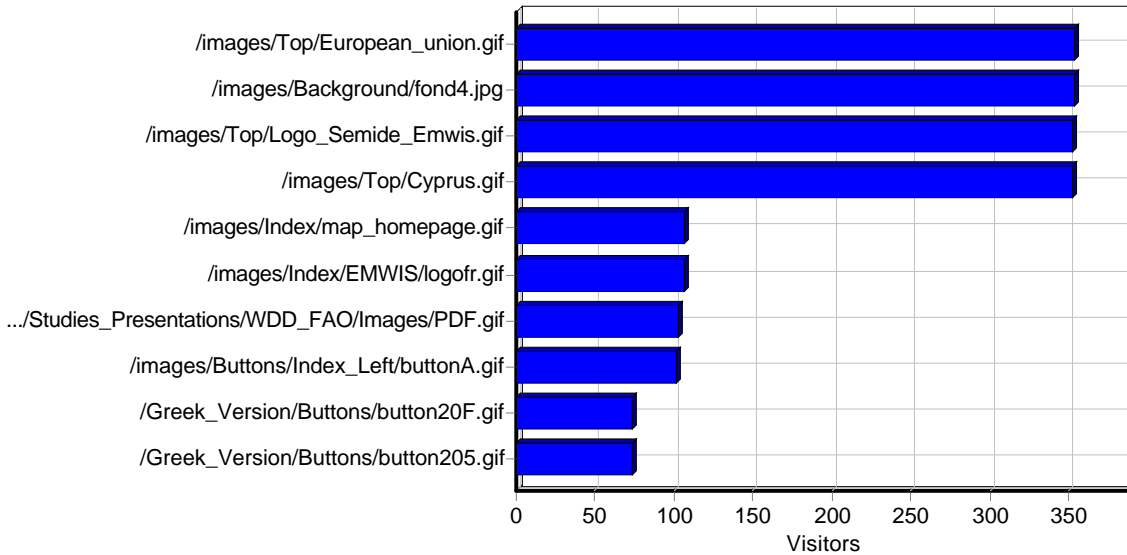

Images

Daily Image Access

Most Requested Images

Most Requested Images

| | Image | Hits | Incomplete Requests | Visitors | Bandwidth (KB) |
|---|---|------|---------------------|----------|----------------|
| 1 | http://www.emwis-cy.org/images/Top/European_union.gif | 388 | 0 | 354 | 0 |
| 2 | http://www.emwis-cy.org/images/Background/fond4.jpg | 407 | 1 | 354 | 0 |
| 3 | http://www.emwis-cy.org/images/Top/Logo_Semide_Emwis.gif | 387 | 0 | 353 | 0 |
| 4 | http://www.emwis-cy.org/images/Top/Cyprus.gif | 388 | 0 | 353 | 0 |
| 5 | http://www.emwis-cy.org/images/Index/map_homepage.gif | 115 | 0 | 107 | 0 |
| 6 | http://www.emwis-cy.org/images/Index/EMWIS/logofr.gif | 115 | 0 | 106 | 0 |
| 7 | http://www.emwis-cy.org/English_Version/Documentation/Publications/Studies_Presentations/WDD_FAO/Images/PDF.gif | 119 | 0 | 103 | 0 |