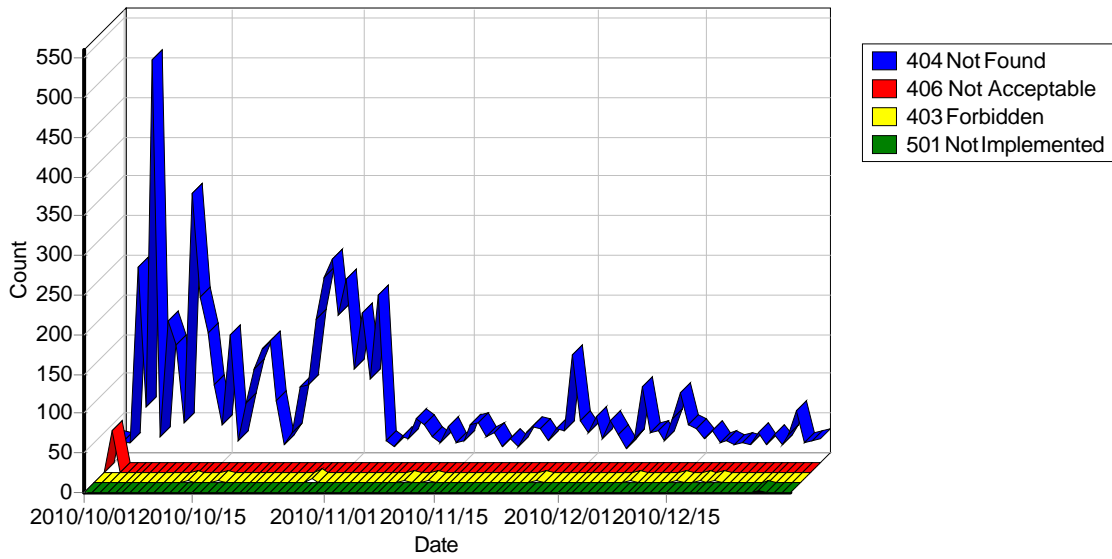

Errors

Types

Daily Error Types

Error Types