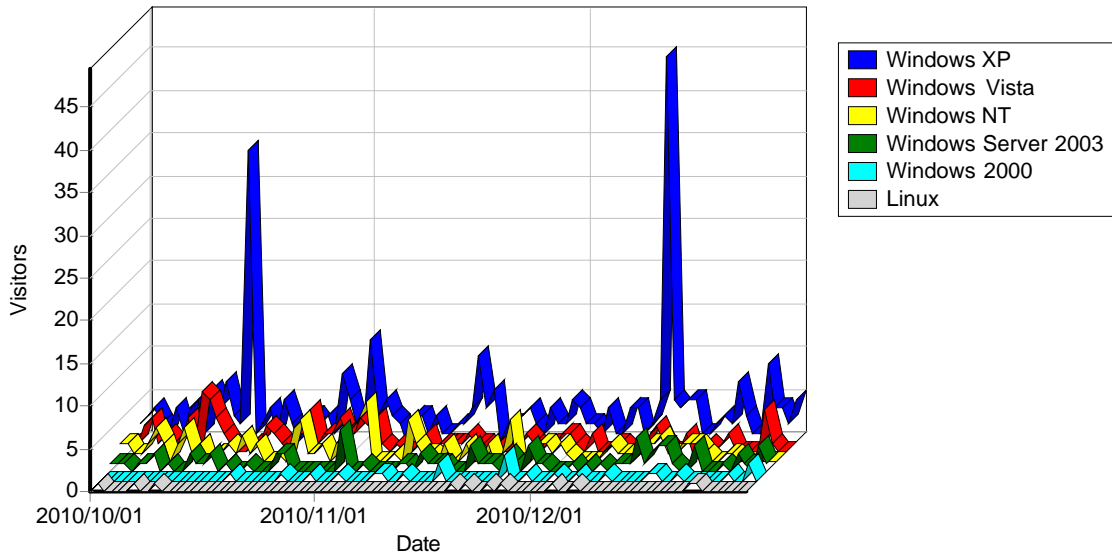

Daily Used Operating Systems

Most Used Operating Systems