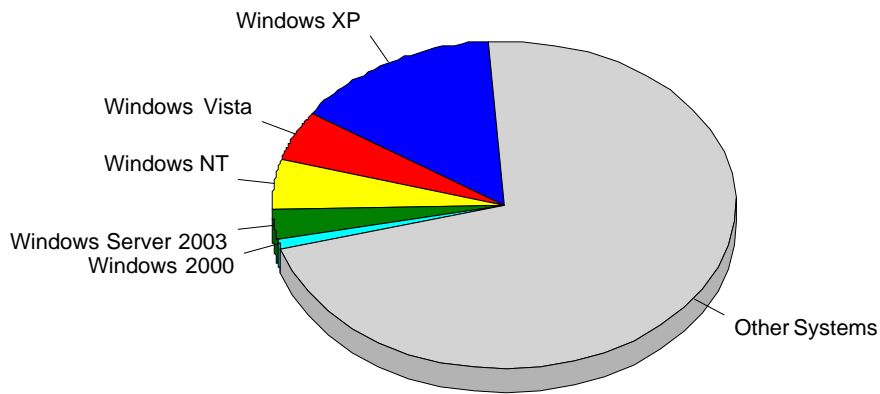

Most Used Operating Systems

	Operating System	Hits	Visitors	% of Total Visitors
1	Others	3,897	1,767	70.43%
2	Windows XP	9,664	360	14.35%
3	Windows Vista	7,777	126	5.02%
4	Windows NT	6,232	123	4.90%
5	Windows Server 2003	464	78	3.11%
6	Windows 2000	177	22	0.88%
7	Linux	210	11	0.44%
8	Mac OS	228	11	0.44%
9	Windows 98	546	9	0.36%
10	Windows ME	2	2	0.08%
	Total	29,197	2,509	100.00%