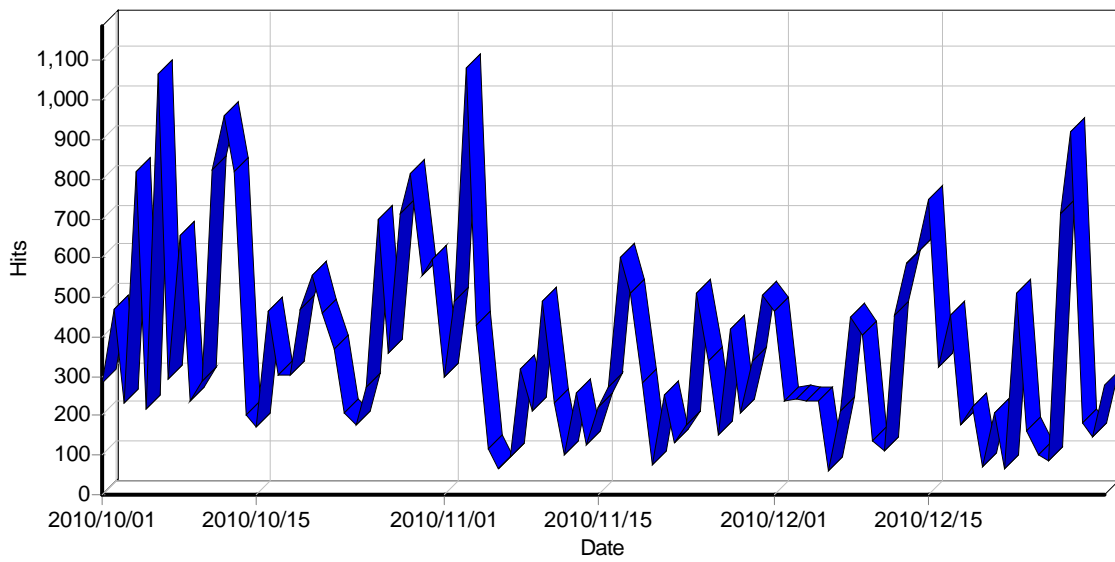

Activity Statistics

Daily

Daily Hits