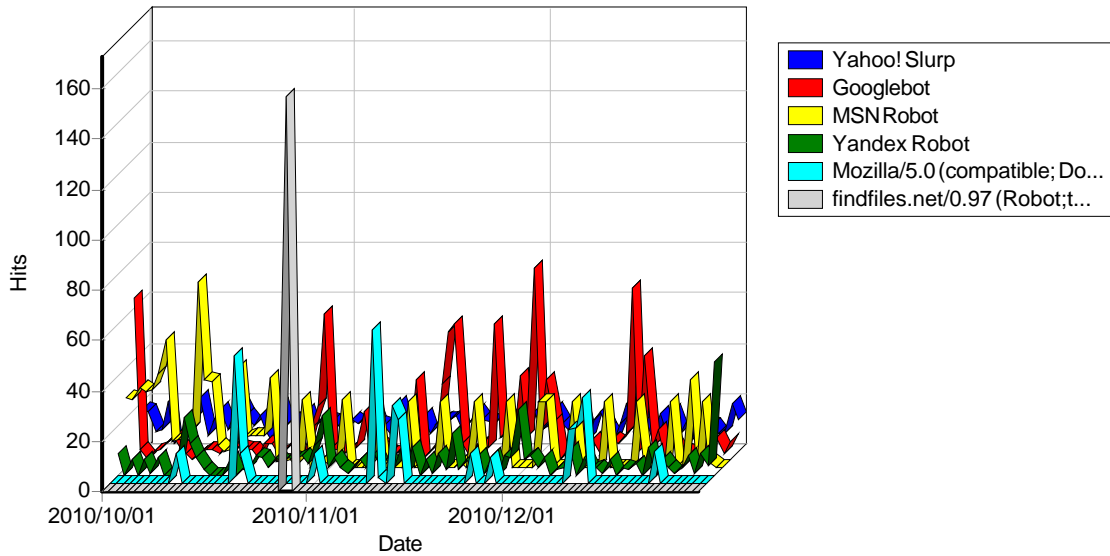

Spiders

Daily Spider Activity