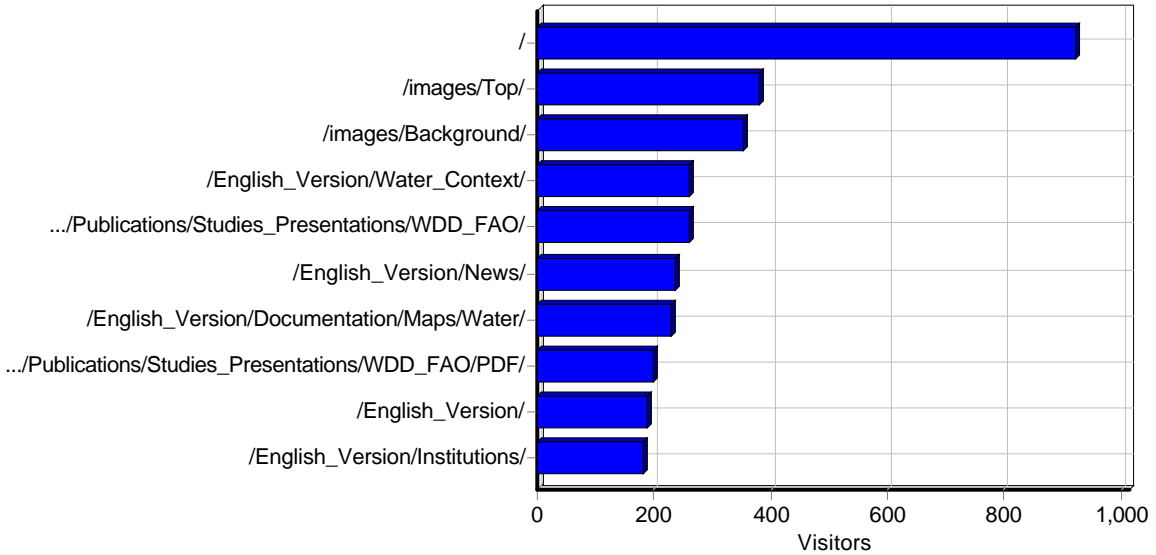

Most Requested Directories

Most Requested Directories

	Directory	Hits	Incomplete Requests	Visitors	Bandwidth (KB)
1	http://www.emwis-cy.org/	1,223	1	922	0
2	http://www.emwis-cy.org/images/Top/	1,960	0	382	0
3	http://www.emwis-cy.org/images/Background/	407	1	354	0
4	http://www.emwis-cy.org/English_Version/Water_Context/	312	25	262	0
5	http://www.emwis-cy.org/English_Version/Documentation/Publications/Studies_Presentations/WDD_FAO/	271	3	259	0
6	http://www.emwis-cy.org/English_Version/News/	379	0	236	0
7	http://www.emwis-cy.org/English_Version/Documentation/Maps/Water/	258	8	230	0
8	http://www.emwis-cy.org/English_Version/Documentation/Publications/Studies_Presentations/WDD_FAO/PDF/	3,364	3,028	200	0
9	http://www.emwis-cy.org/English_Version/	254	0	188	0
10	http://www.emwis-cy.org/English_Version/Institutions/	190	0	182	0
11	http://www.emwis-cy.org/Greek_Version/Buttons/	7,041	0	173	0
12	http://www.emwis-cy.org/Greek_Version/	174	0	167	0
13	http://www.emwis-cy.org/Greek_Version/NewsEI/	232	0	161	0
14	http://www.emwis-cy.org/English_Version/Documentation/Publications/Calendar/Calendar_2005/	265	2	153	0