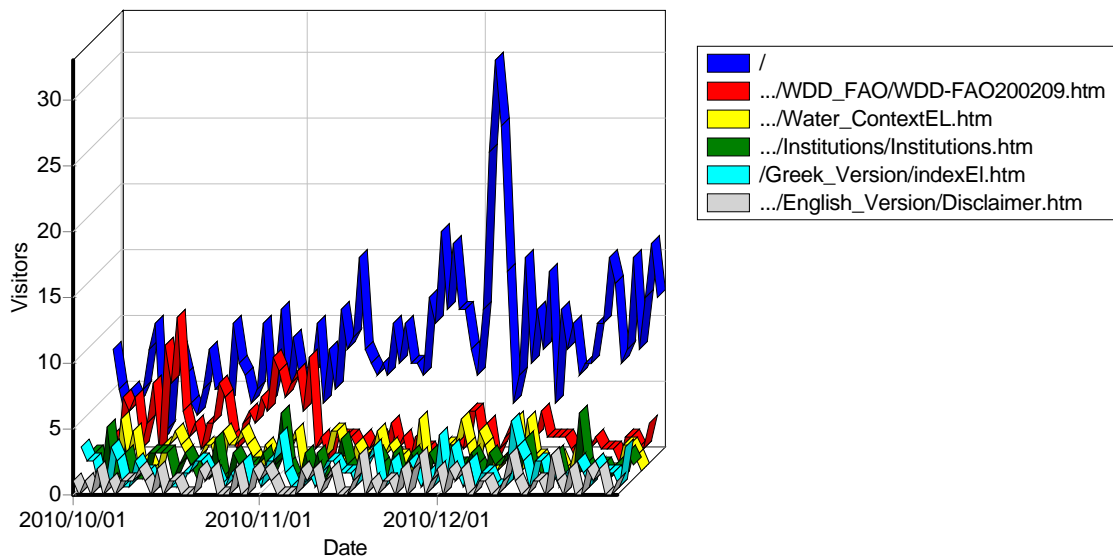

Exit Pages

Daily Exit Pages